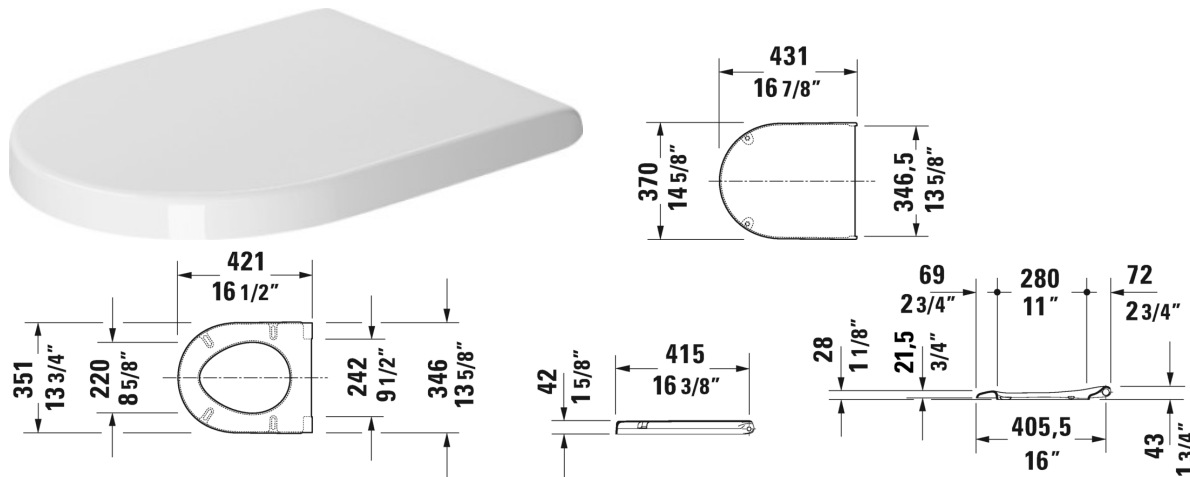

Starck 3 Toilet seat and cover # 0063890000

Toilet seat and cover	Dimension	Weight	Order number
hinges stainless steel, removable, with slow close			
Colors			
00 White			
Variant			
		5.9 lb	0063890000
Suitable products			
Toilet close-coupled (without tank), washdown model, hardware included, cUPC® listed*, WaterSense® listed, 14 1/8" x 25 3/4" Inch	14 1/8" x 25 3/4" Inch		012809
Toilet wall-mounted washdown model, Durafix included, cUPC® listed*, WaterSense® listed, 14 1/8" x 21 1/4" Inch	14 1/8" x 21 1/4" Inch		222509
Toilet wall-mounted Compact washdown model, Durafix included, cUPC® listed*, WaterSense® listed, 14 1/8" x 19 1/8" Inch	14 1/8" x 19 1/8" Inch		222709
Toilet wall-mounted Duravit Rimless® rimless, washdown model, Durafix included, cUPC® listed*, WaterSense® listed, 14 1/8" x 21 1/4" Inch	14 1/8" x 21 1/4" Inch		252709

All drawings contain the necessary measurements which are subject to standard tolerances. They are stated in inch & mm and are non-binding. Exact measurements, in particular for customized installation scenarios, can only be taken from the finished ceramic piece.