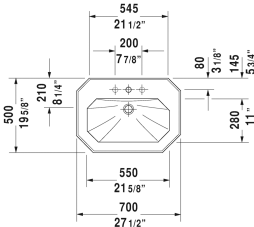

1930 Washbasin # 0438700000 / 0438700030

< 27 1/2" Inch >

Washbasin	Dimension	Weight	Order number
with overflow, with faucet deck, underside fully glazed, hardware included, wall-mounted, cUPC® listed*, 27 1/2" Inch			
<b>Colors</b>			
00 White			
<b>Variant</b>			
● ● ●	27 1/2" x 19 5/8" Inch	50.7 lb	0438700000
● ● ●	27 1/2" x 19 5/8" Inch	50.7 lb	0438700030
<b>Infobox</b>			
* Complies with following standards: ASME A112.19.2/CSA B45.1			
<b>Suitable products</b>			
Pedestal for washbasins # 043880 and 043870, 11 5/8" x 11" Inch	11 5/8" x 11" Inch		085790

All drawings contain the necessary measurements which are subject to standard tolerances. They are stated in inch & mm and are non-binding. Exact measurements, in particular for customized installation scenarios, can only be taken from the finished ceramic piece.

**1930 Pedestal # 0857900000**

| < 11 5/8" Inch > |

Pedestal	Dimension	Weight	Order number
for washbasins # 043880 and 043870			
<b>Colors</b>			
00 White			
<b>Variant</b>			
	11 5/8" x 11" Inch	29.7 lb	0857900000
<b>Suitable products</b>			
Washbasin with overflow, with faucet deck, underside fully glazed, hardware included, wall-mounted, cUPC® listed*, 27 1/2" x 19 5/8" Inch	27 1/2" x 19 5/8" Inch		043870

*All drawings contain the necessary measurements which are subject to standard tolerances. They are stated in inch & mm and are non-binding. Exact measurements, in particular for customized installation scenarios, can only be taken from the finished ceramic piece.*