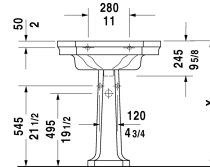

1930 Washbasin # 0438700000 / 0438700030

< 27 1/2" Inch >

Washbasin	Dimension	Weight	Order number
with overflow, with faucet deck, underside fully glazed, hardware included, wall-mounted, cUPC® listed*, 27 1/2" Inch			
<b>Colors</b>			
00 White			
<b>Variant</b>			
● ● ●	27 1/2" x 19 5/8" Inch	50.7 lb	0438700000
● ● ●	27 1/2" x 19 5/8" Inch	50.7 lb	0438700030
<b>Infobox</b>			
* Complies with following standards: ASME A112.19.2/CSA B45.1			
<b>Suitable products</b>			
Pedestal for washbasins # 043880 and 043870, 11 5/8" x 11" Inch	11 5/8" x 11" Inch		085790

All drawings contain the necessary measurements which are subject to standard tolerances. They are stated in inch & mm and are non-binding. Exact measurements, in particular for customized installation scenarios, can only be taken from the finished ceramic piece.

**1930 Pedestal # 0857900000**

| < 11 5/8" Inch > |

Pedestal	Dimension	Weight	Order number
for washbasins # 043880 and 043870			
<b>Colors</b>			
00 White			
<b>Variant</b>			
	11 5/8" x 11" Inch	29.7 lb	0857900000
<b>Suitable products</b>			
Washbasin with overflow, with faucet deck, underside fully glazed, hardware included, wall-mounted, cUPC® listed*, 27 1/2" x 19 5/8" Inch	27 1/2" x 19 5/8" Inch		043870

*All drawings contain the necessary measurements which are subject to standard tolerances. They are stated in inch & mm and are non-binding. Exact measurements, in particular for customized installation scenarios, can only be taken from the finished ceramic piece.*