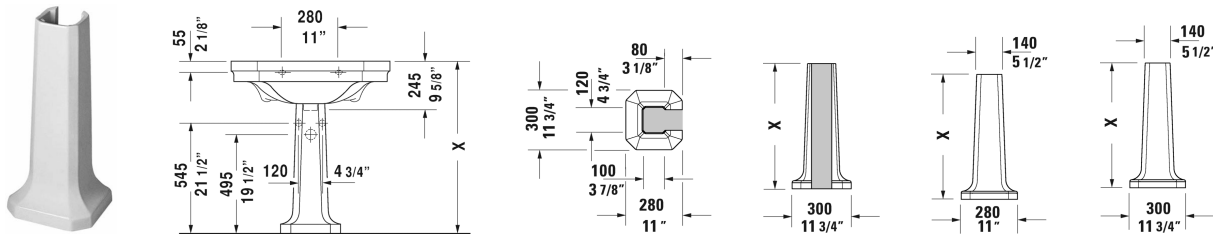

1930 Washbasin # 0438700000 / 0438700030

< 27 1/2" Inch >

Washbasin	Dimension	Weight	Order number
with overflow, with faucet deck, underside fully glazed, hardware included, wall-mounted, cUPC® listed*, 27 1/2" Inch			
<b>Colors</b>			
00 White			
<b>Variant</b>			
● ● ●	27 1/2" x 19 5/8" Inch	50.7 lb	0438700000
● ● ●	27 1/2" x 19 5/8" Inch	50.7 lb	0438700030
<b>Infobox</b>			
* Complies with following standards: ASME A112.19.2/CSA B45.1			
<b>Suitable products</b>			
Pedestal for washbasins # 043880 and 043870, 11 5/8" x 11" Inch	11 5/8" x 11" Inch		085790

All drawings contain the necessary measurements which are subject to standard tolerances. They are stated in inch & mm and are non-binding. Exact measurements, in particular for customized installation scenarios, can only be taken from the finished ceramic piece.

**1930 Pedestal # 0857900000**

| < 11 5/8" Inch > |

Pedestal	Dimension	Weight	Order number
for washbasins # 043880 and 043870			
<b>Colors</b>			
00 White			
<b>Variant</b>			
	11 5/8" x 11" Inch	29.7 lb	0857900000
<b>Suitable products</b>			
Washbasin with overflow, with faucet deck, underside fully glazed, hardware included, wall-mounted, cUPC® listed*, 27 1/2" x 19 5/8" Inch	27 1/2" x 19 5/8" Inch		043870

*All drawings contain the necessary measurements which are subject to standard tolerances. They are stated in inch & mm and are non-binding. Exact measurements, in particular for customized installation scenarios, can only be taken from the finished ceramic piece.*