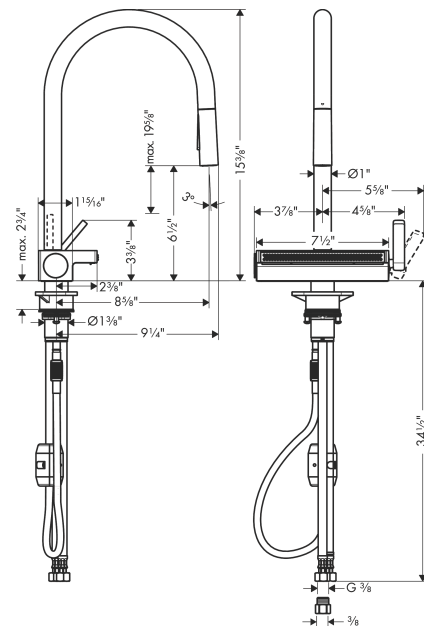

Aquno Select
HighArc Kitchen Faucet, 3-Spray Pull-Down, 1.75 GPM
 Product Finish: **matte black** Part no. : **73837671**

Description

Features

- Swivel range adjustable in 3 steps: 60°, 110° or 150°
- Laminar spray, needle spray, SatinFlow
- Change between SatinFlow and pull-out sprayer at the touch of a button
- Toggle spray diverter
- MagFit magnetic sprayhead docking
- Deck mounted,
- Flow: 1.75 GPM (6.6 L/Min)
- Ceramic cartridge
- 3/8" connections
- Integrated double backflow prevention
- Extension length up to 19 5/8" (50cm)
- Recommendation: the middle of tap hole drilling should be max. 1.96" from the back side of of the bowl

Technology

Design awards

Compliance / Sustainability

Product image

Scale drawing

Aquno Select
HighArc Kitchen Faucet, 3-Spray Pull-Down, 1.75 GPM
 Product Finish: **matte black** Part no. : **73837671**

Exploded drawing

Year of production: >04/20

Aquino Select
HighArc Kitchen Faucet, 3-Spray Pull-Down, 1.75 GPM
 Product Finish: **matte black** Part no. : **73837671**

Spare parts list

Year of production: >04/20

Pos.	Description	Part no.	PC	PU
1	set of lever collars	98365000	0	1
2	O-ring 19x2	98426000	0	1
3	handspray	93778671	0	1
4	non return valve DW 10	96456000	0	1
5	spray former	93342001	0	1
6	service tool	95910000	0	1
7	spray head cpl.	93781670	0	1
8	O-ring 10x2	98170000	0	1
9	handle	93776670	0	1
10	nut	92926000	0	1
11	cartridge, assy	93183000	0	1
12	cover	93777670	0	1
13	spring with sleeve	93782000	0	1
14	selector assy	93558000	0	1
15	hose	93745000	0	1
16	O-ring 8x2	98112000	0	1
17	null	92914000	0	1
18	O-ring 8x1,75	97827000	0	1
19	connection hose 900 mm M10x1 G3/8	93780000	0	1
20	adapter for connection hose	88802000	0	1
21	spout cpl.	93779670	0	1
22	fixing set (Ø 34)	95049000	0	1
23	lever collar	97548000	0	1
24	support	97523000	0	1
25	weight	92500000	0	1