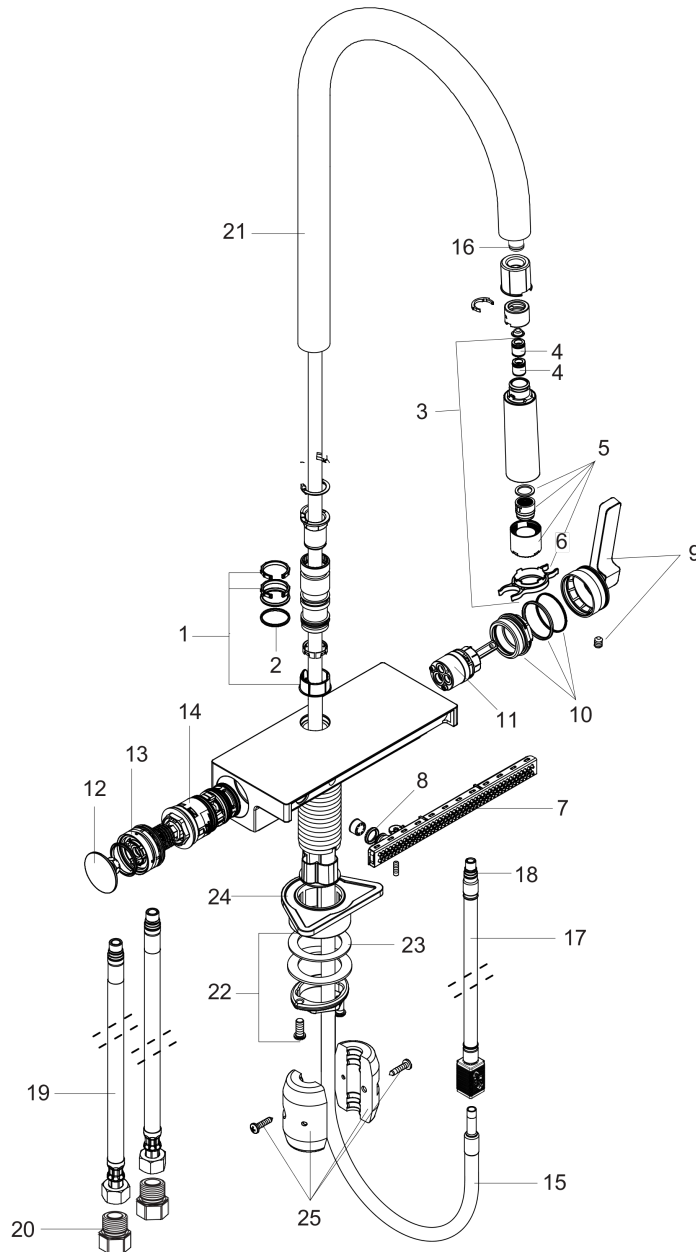

Aquno Select
HighArc Kitchen Faucet, 3-Spray Pull-Down, 1.75 GPM
 Product Finish: **matte black** Part no. : **73837671**

Description

Features

- Swivel range adjustable in 3 steps: 60°, 110° or 150°
- Laminar spray, needle spray, SatinFlow
- Change between SatinFlow and pull-out sprayer at the touch of a button
- Toggle spray diverter
- MagFit magnetic sprayhead docking
- Deck mounted,
- Flow: 1.75 GPM (6.6 L/Min)
- Ceramic cartridge
- 3/8" connections
- Integrated double backflow prevention
- Extension length up to 19 5/8" (50cm)
- Recommendation: the middle of tap hole drilling should be max. 1.96" from the back side of of the bowl

Technology

Design awards

Compliance / Sustainability

Product image

Scale drawing

Aquno Select
HighArc Kitchen Faucet, 3-Spray Pull-Down, 1.75 GPM
 Product Finish: **matte black** Part no. : **73837671**

Exploded drawing

Year of production: >04/20

Aquino Select
HighArc Kitchen Faucet, 3-Spray Pull-Down, 1.75 GPM
 Product Finish: **matte black** Part no. : **73837671**

Spare parts list

Year of production: >04/20

Pos.	Description	Part no.	PC	PU
1	set of lever collars	98365000	0	1
2	O-ring 19x2	98426000	0	1
3	handspray	93778671	0	1
4	non return valve DW 10	96456000	0	1
5	spray former	93342001	0	1
6	service tool	95910000	0	1
7	spray head cpl.	93781670	0	1
8	O-ring 10x2	98170000	0	1
9	handle	93776670	0	1
10	nut	92926000	0	1
11	cartridge, assy	93183000	0	1
12	cover	93777670	0	1
13	spring with sleeve	93782000	0	1
14	selector assy	93558000	0	1
15	hose	93745000	0	1
16	O-ring 8x2	98112000	0	1
17	null	92914000	0	1
18	O-ring 8x1,75	97827000	0	1
19	connection hose 900 mm M10x1 G3/8	93780000	0	1
20	adapter for connection hose	88802000	0	1
21	spout cpl.	93779670	0	1
22	fixing set (Ø 34)	95049000	0	1
23	lever collar	97548000	0	1
24	support	97523000	0	1
25	weight	92500000	0	1