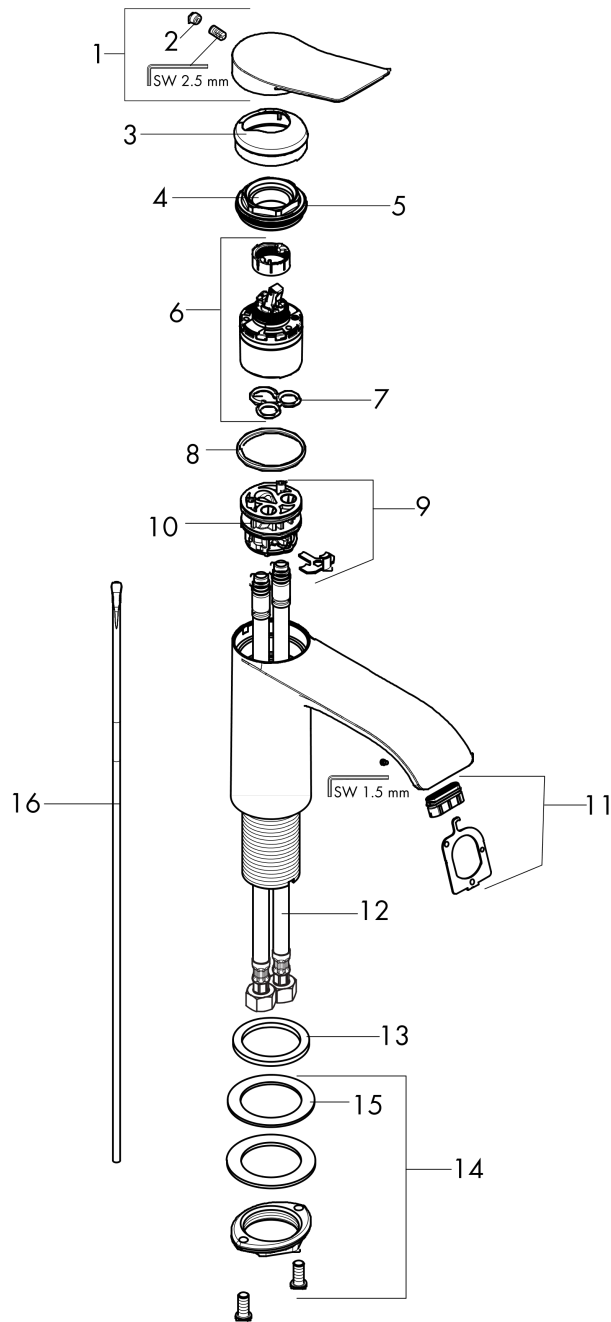

Vivenis

Single-Hole Faucet 110 with Pop-Up Drain, 1.2 GPM

Product Finish: **chrome** Part no. : **75020001**

Description

Features

- Consists of: Single-handle faucet, Pop-up assembly
- Handle variant: Lever
- Spray modes: WaterfallStream
- Flow: 1.2 GPM (4.5 L/Min)
- Ceramic cartridge
- Includes pop-up drain
- Material waste set: Metal

Technology

Design awards

reddot winner 2021

Compliance / Sustainability

Product image

Scale drawing

Vivenis
Single-Hole Faucet 110 with Pop-Up Drain, 1.2 GPM
 Product Finish: **chrome** Part no. : **75020001**

Exploded drawing

Year of production: >11/21

Vivenis

Single-Hole Faucet 110 with Pop-Up Drain, 1.2 GPM

Product Finish: **chrome** Part no. : **75020001**

Spare parts list

Year of production: >11/21

Pos.	Description	Part no.	PC	PU
1	handle	94277000	0	1
2	screw cover	93735460	0	1
3	escutcheon	94027000	0	1
4	nut	93995000	0	1
5	O-ring 35x1,5	92114000	0	1
6	cartridge, assy	93897000	0	1
7	seal	95008000	0	1
8	O-ring 35x2	92604000	0	1
9	adapter for cartridge	98750000	0	1
10	O-Ring 30x2	98186000	0	1
11	spray former	94275001	0	1
12	connection hose 23½" M8x0,75 3/8"	96556001	0	1
13	flat seal	98749000	0	1
14	fixing set (Ø 32)	13961000	0	1
15	lever collar	97548000	0	1
16	pull rod	96657000	0	1
a	lever arm 340mm (ball-Ø12mm)	96324000	0	1
b	pop up waste	88509000	0	1