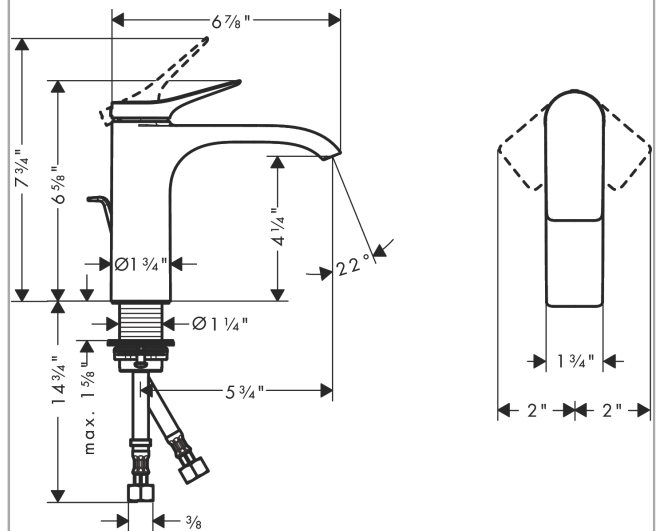

Vivenis

Single-Hole Faucet 110 with Pop-Up Drain, 1.2 GPM

Product Finish: **chrome** Part no. : **75020001**

Description

Features

- Consists of: Single-handle faucet, Pop-up assembly
- Handle variant: Lever
- Spray modes: WaterfallStream
- Flow: 1.2 GPM (4.5 L/Min)
- Ceramic cartridge
- Includes pop-up drain
- Material waste set: Metal

Technology

Design awards

reddot winner 2021

Compliance / Sustainability

Product image

Scale drawing

Vivenis
Single-Hole Faucet 110 with Pop-Up Drain, 1.2 GPM
 Product Finish: **chrome** Part no. : **75020001**

Exploded drawing

Year of production: >11/21

Vivenis

Single-Hole Faucet 110 with Pop-Up Drain, 1.2 GPM

Product Finish: **chrome** Part no. : **75020001**

Spare parts list

Year of production: >11/21

Pos.	Description	Part no.	PC	PU
1	handle	94277000	0	1
2	screw cover	93735460	0	1
3	escutcheon	94027000	0	1
4	nut	93995000	0	1
5	O-ring 35x1,5	92114000	0	1
6	cartridge, assy	93897000	0	1
7	seal	95008000	0	1
8	O-ring 35x2	92604000	0	1
9	adapter for cartridge	98750000	0	1
10	O-Ring 30x2	98186000	0	1
11	spray former	94275001	0	1
12	connection hose 23½" M8x0,75 3/8"	96556001	0	1
13	flat seal	98749000	0	1
14	fixing set (Ø 32)	13961000	0	1
15	lever collar	97548000	0	1
16	pull rod	96657000	0	1
a	lever arm 340mm (ball-Ø12mm)	96324000	0	1
b	pop up waste	88509000	0	1