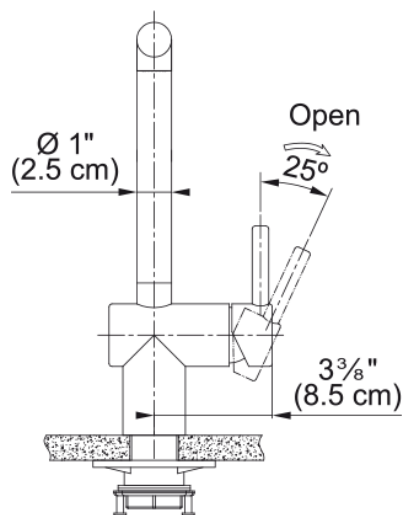

Atlas Neo Pull-Out Faucet - ATL-PO-304 | 115.0685.311

Technical Data

Aspect

Spout type	L - spout
Color	Stainless steel
Type of material	Stainless steel 304
Flexible pullout hose material	Nylon grey
Spray head material	Stainless steel

Product Dimensions

Faucet hole diameter	35 mm
Cartridge dimension	35 mm

Installation

Mounting type	Shank
Water supply hose connection	3/8"
Water supply hose length	450 mm

Product specifications

Pressure	High pressure
Faucet type	Pull out
Faucet operation	Side lever
Faucet rotation	180°