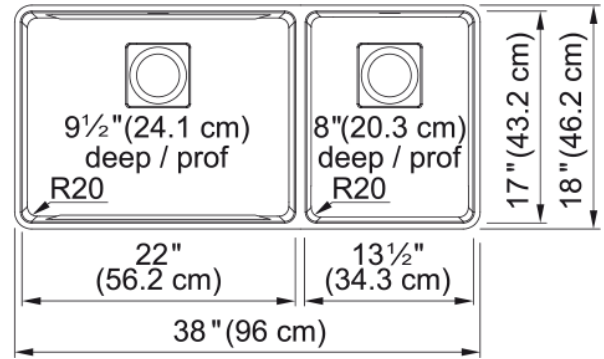

Pescara Undermount Sink - PTX160-37-CA | 122.0638.282

Technical Data

Aspect

Sink type	Sink
Type of material	Stainless steel
Number of bowls	2
Color	Steel
Surface finish	Pearl

Product Dimensions

Exterior size: right to left	37.795
Exterior size: front to back	18.181
Large bowl size: right to left	22.126
Large bowl size: front to back	17
Large bowl: depth	9.5
Small bowl size: right to left	13.504
Small bowl size: front to back	17
Small bowl: depth	7.992

Installation

Minimum cabinet size	39"
----------------------	-----

Product specifications

Installation type	Undermount
Drain hole	3 1/2"
Position of drainer	No drainer

Product identification

Product brand	FRANKE
Product family	Mythos
Collection	Pescara
Certified by	IAPMO