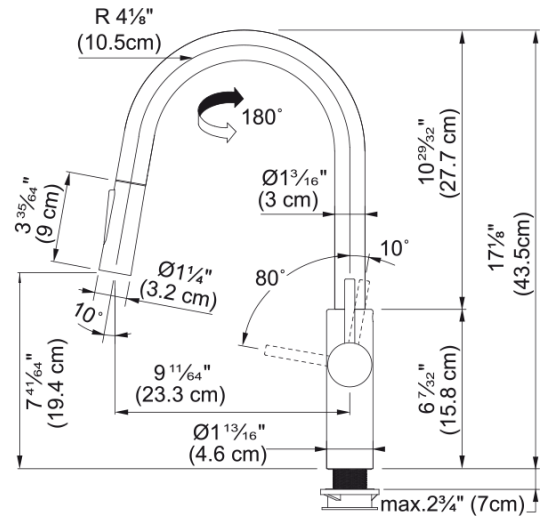

Pescara Faucet - PES-PD-MBK | 115.0559.274

Technical Data

Aspect

Spout type	J - spout
Color	Matte black
Type of material	Brass
Flexible pullout hose material	Textile
Spray head material	Plastic

Product Dimensions

Faucet hole diameter	35 mm
Cartridge dimension	35 mm

Installation

Mounting type	Shank
Water supply hose connection	1/2"
Water supply hose length	450 mm

Product specifications

Pressure	High pressure
Faucet type	Spray
Faucet operation	Side lever
Faucet rotation	180°