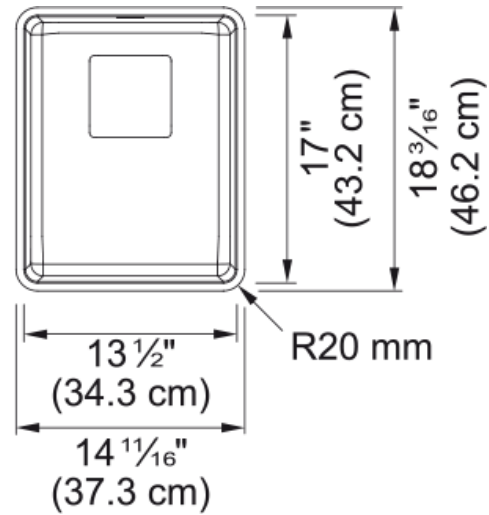

Pescara Undermount Sink - PTX110-14-CA | 122.0507.379

Technical Data

Aspect

Sink type	Sink
Type of material	Stainless steel
Number of bowls	1
Color	Steel
Surface finish	Pearl

Product Dimensions

Exterior size: right to left	14.685
Exterior size: front to back	18.181
Large bowl size: right to left	13.504
Large bowl size: front to back	16.969
Large bowl: depth	7.874

Installation

Minimum cabinet size	18"

Product specifications

Installation type	Undermount
Drain hole	3 1/2"
Position of drainer	No drainer

Product identification

Product brand	FRANKE
Product family	None
Collection	Pescara
Certified by	IAPMO

Features

Drainers number	No drainer
Product reversibility	No
Faucet ledge	No
Strainer assembly included	Yes