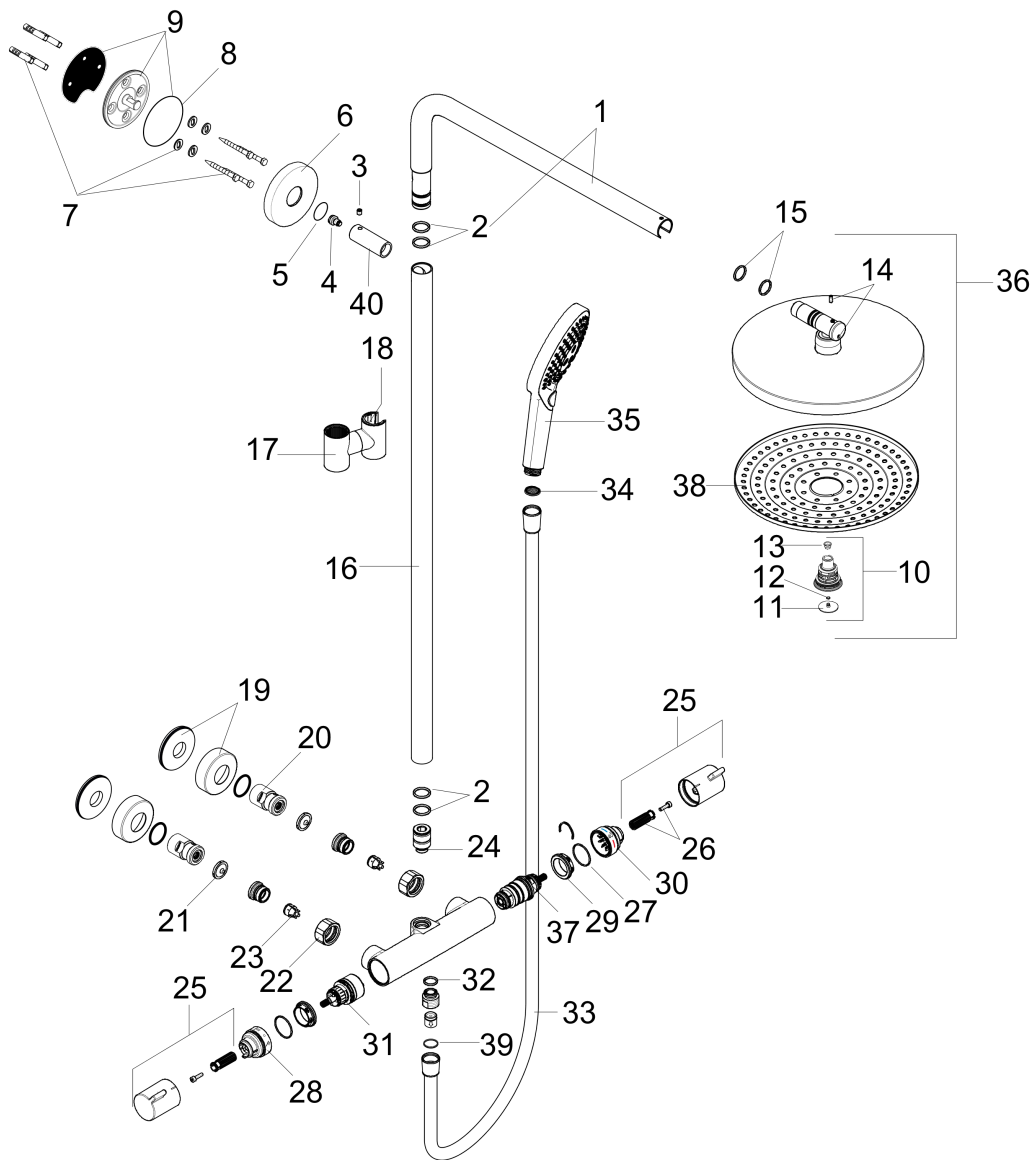

Raindance Select S
Showerpipe 240 2-Jet, 2.5 GPM
 Product Finish: **chrome** Part no. : **27129001**

Spare parts list

Year of production: >08/13

Pos.	Description	Part no.	PC	PU
1	shower arm	98493000	0	1
2	O-ring 17x2,5	98387000	0	1
3	hollow set screw M6x5	98447000	0	1
4	screw	92137000	0	1
5	O-ring 20x2	98165000	0	1
6	escutcheon Ø 80 mm	95690000	0	1
7	mounting set	98716000	0	1
8	O-ring 72x2	98395000	0	1
9	wall flange	95687000	0	1
10	selector assy	98343000	0	1
11	cover	98344000	0	1
12	O-ring 3x1	98384000	0	1
13	filter	97735000	0	1
14	hollow set screw M4x10	97667000	0	1
15	O-ring 17x2	98199000	0	1
16	pipe 930 mm / Ø 25 mm	98496000	0	1
17	support, assy	95480000	0	1
18	hollow set screw M5x10	97672000	0	1
19	escutcheon	98340000	0	1
20	isolation valve	98341000	0	1
21	filter packing	96922000	0	1
22	set of nuts	96157000	0	1
23	non return valve	96737000	0	1
24	O-ring 12x2,25	98382000	0	1
25	handle	95836001	0	1
26	handle fixing set	95843000	0	1
27	O-ring 26x1,5	98390000	0	1
28	stop ring for flow control	95927000	0	1
29	nut	98913000	0	1
30	safety set for temperature control	95839001	0	1
31	shut off unit with selector	98283000	0	1
32	O-ring 14x2	98129000	0	1
33	shower hose 1,60 m	28276003	0	1
34	filter packing	94246000	0	1
35	handshower	26531001	0	1
36	showerhead cpl.	98376001	0	1
37	thermostat cartridge	98282000	0	1
38	spray body	92291000	0	1
39	seal	98058000	0	1
40	sleeve	92166000	0	1
a	cover cap	95433000	0	1