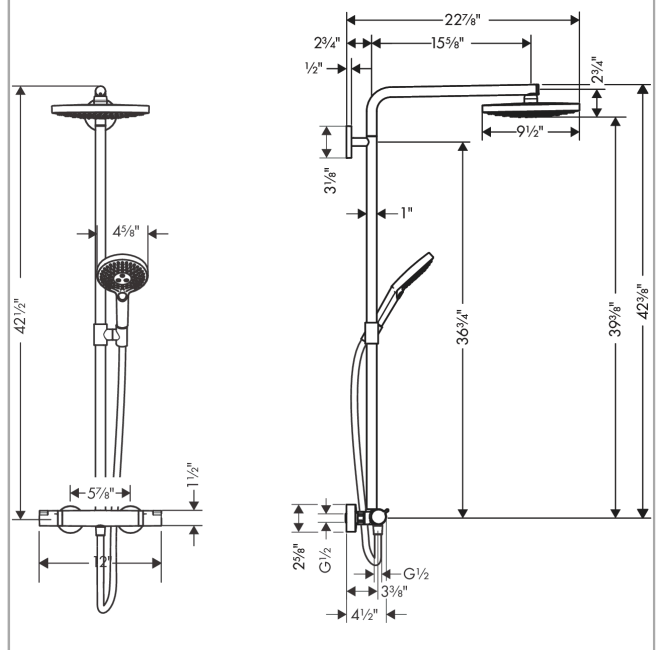

Scale drawing