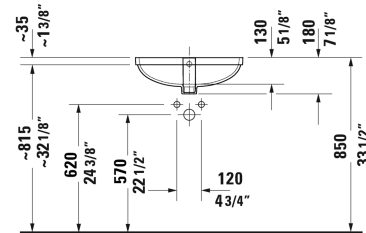

Duravit No.1 Vanity basin & # 03954900172

< 19 1/4" Inch >

| Vanity basin | Dimension | Weight | Order number |
|---|--------------------|---------|--------------|
| undermount basin, with overflow, without faucet deck, 19 1/4" Inch | | | |
| Colors | | | |
| 00 White | | | |
| Variant | | | |
| | 19 1/4" x 13" Inch | 17.4 lb | 03954900172 |
| Infobox | | | |
| Measurements of undercounter models represent interior measurements | | | |

All drawings contain the necessary measurements which are subject to standard tolerances. They are stated in inch & mm and are non-binding. Exact measurements, in particular for customized installation scenarios, can only be taken from the finished ceramic piece.