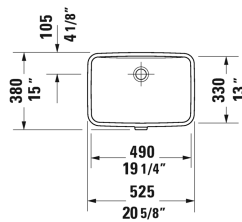

Duravit No.1 Vanity basin & # 03954900172

< 19 1/4" Inch >

| Vanity basin | Dimension | Weight | Order number |
|---|--------------------|---------|--------------|
| undermount basin, with overflow, without faucet deck, 19 1/4" Inch | | | |
| Colors | | | |
| 00 White | | | |
| Variant | | | |
| | 19 1/4" x 13" Inch | 17.4 lb | 03954900172 |
| Infobox | | | |
| Measurements of undercounter models represent interior measurements | | | |

All drawings contain the necessary measurements which are subject to standard tolerances. They are stated in inch & mm and are non-binding. Exact measurements, in particular for customized installation scenarios, can only be taken from the finished ceramic piece.