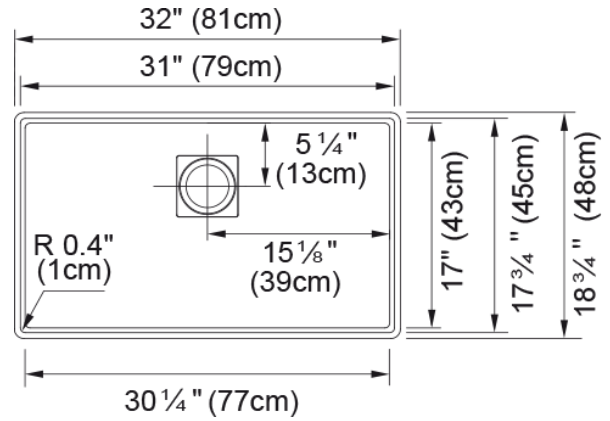

# Peak Workcenter Sink - PKG11031MBK-WKC | 125.0672.235

### Product Dimensions

Exterior size: right to left	31.984
Exterior size: front to back	18.74
Large bowl size: right to left	31
Large bowl size: front to back	17.756
Large bowl: depth	9.5