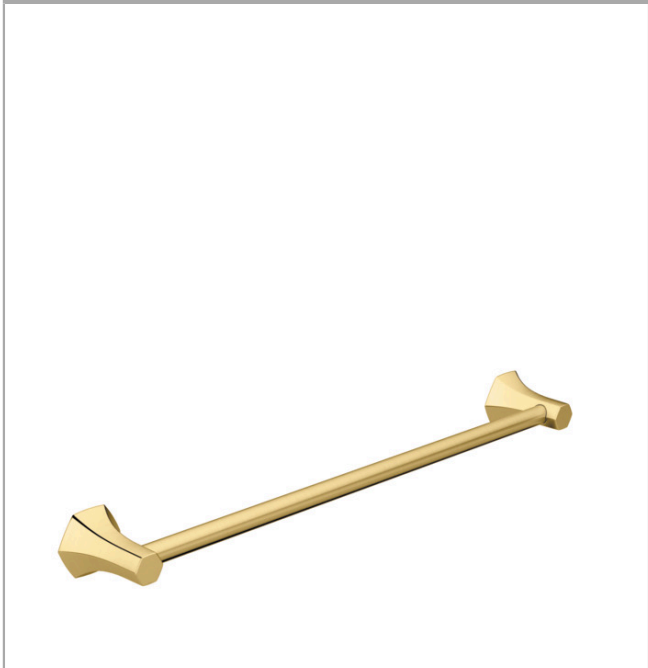

**Locarno**

**Towel Bar, 24"**

Finish: **brushed gold optic** Part no. : **04835250**

**Description**

**Features**

- Wall-mounted
- Metal
- Fixed
- With mounting material
- Concealed fastening

**Product image**

**Scale drawing**