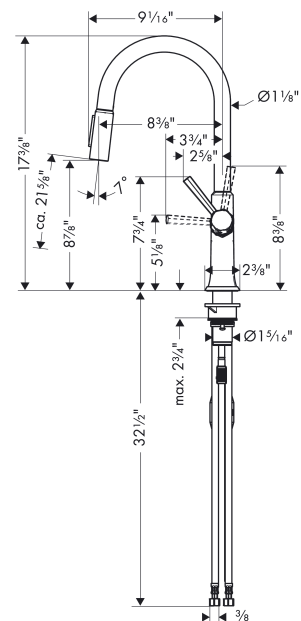

### Features

- Swivel range 150°
- Normal spray, needle spray
- Toggle spray diverter
- MagFit magnetic sprayhead docking
- Deck mounted
- Flow: 1.75 GPM (6.6 L/Min)
- Ceramic cartridge
- Integrated double backflow prevention

## Scale drawing

**Locarno**  
**HighArc Kitchen Faucet, 2-Spray Pull-Down, 1.75 GPM**  
 Finish: brushed gold optic Part no. : 04852250

Exploded drawing

Year of production: >03/21

**Locarno**

**HighArc Kitchen Faucet, 2-Spray Pull-Down, 1.75 GPM**

Finish: **brushed gold optic** Part no. : **04852250**

**Spare parts list**

Year of production: >03/21

Pos.	Description	Part no.	PC	PU
1	spout cpl.	92972250	0	1
2	filter	97735000	0	1
3	handspray	93887251	0	1
4	set of non return valves DW 15	94074000	0	1
5	non return valve	93218000	0	1
6	spray former	93342000	0	1
7	service tool	95910000	0	1
8	handle	93885250	0	1
9	hollow set screw M6x8	97810000	0	1
10	screw cover	95704000	0	1
11	flange	98863250	0	1
12	nut	93886000	0	1
13	cartridge, assy	95973001	0	1
14	seal	98865000	0	1
15	hose	93744000	0	1
16	hose 1,50 m	88624000	0	1
17	O-ring 11x2	98127000	0	1
18	weight	98551000	0	1
19	fixing set (special)	93253000	0	1
20	lever collar	97548000	0	1
21	support	97523000	0	1
22	seal	92582000	0	1
23	connection hose 35½" M8x0,75 3/8"	96316001	0	1
24	set of lever collars	98365000	0	1
25	O-ring 21x2,5	98211000	0	1