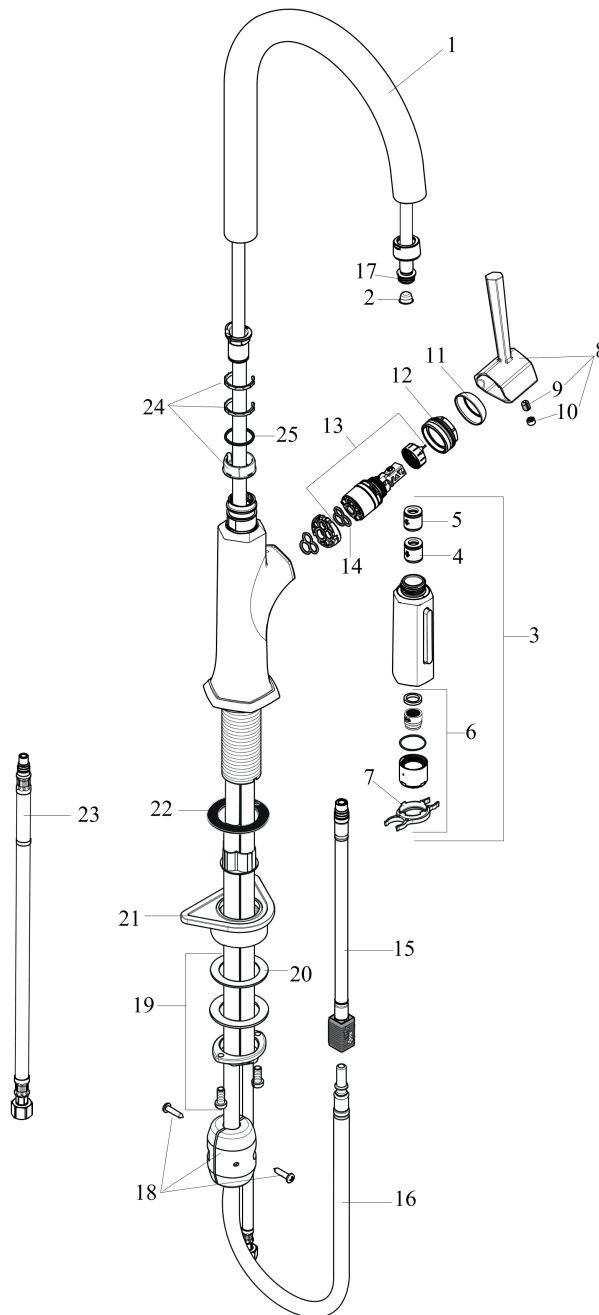

### Features

- Swivel range 150°
- Normal spray, needle spray
- Toggle spray diverter
- MagFit magnetic sprayhead docking
- Deck mounted
- Flow: 1.75 GPM (6.6 L/Min)
- Ceramic cartridge
- Integrated double backflow prevention

## Product image

## Scale drawing

**Locarno**  
**HighArc Kitchen Faucet, 2-Spray Pull-Down, 1.75 GPM**  
 Finish: brushed gold optic Part no. : 04852250

Exploded drawing

Year of production: >03/21

**Locarno**

**HighArc Kitchen Faucet, 2-Spray Pull-Down, 1.75 GPM**

Finish: **brushed gold optic** Part no. : **04852250**

**Spare parts list**

Year of production: >03/21

Pos.	Description	Part no.	PC	PU
1	spout cpl.	92972250	0	1
2	filter	97735000	0	1
3	handspray	93887251	0	1
4	set of non return valves DW 15	94074000	0	1
5	non return valve	93218000	0	1
6	spray former	93342000	0	1
7	service tool	95910000	0	1
8	handle	93885250	0	1
9	hollow set screw M6x8	97810000	0	1
10	screw cover	95704000	0	1
11	flange	98863250	0	1
12	nut	93886000	0	1
13	cartridge, assy	95973001	0	1
14	seal	98865000	0	1
15	hose	93744000	0	1
16	hose 1,50 m	88624000	0	1
17	O-ring 11x2	98127000	0	1
18	weight	98551000	0	1
19	fixing set (special)	93253000	0	1
20	lever collar	97548000	0	1
21	support	97523000	0	1
22	seal	92582000	0	1
23	connection hose 35½" M8x0,75 3/8"	96316001	0	1
24	set of lever collars	98365000	0	1
25	O-ring 21x2,5	98211000	0	1