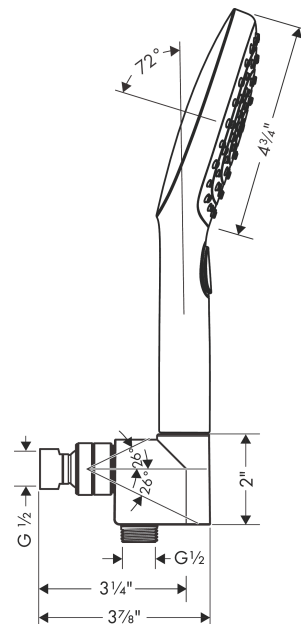

Raindance E
Showerhead 300 1-Jet, 2.5 GPM
 Finish: **chrome** Part no. : **26926001**

Description

Features

- Shower head size: 11.81" x 11.81"
- Spray modes: Rain
- Spray face finish: Fully-finished matching spray face
- Flow: 2.5 GPM (9.5 L/Min)
- Spray face removable for cleaning

Description

Features

- Length: 15.31"
- Brass
- Connection type: 1/2" NPT
- Showerarm, Escutcheon, Mounting Material, Assembly instructions

Compliance / Sustainability

Product image

Scale drawing

Raindance E
Showerarm, 15" (Must be used with Raindance E 300 Showerhead)
 Finish: **chrome** Part no. : **04731000**

Exploded drawing

Year of production: >04/18

Raindance E
Showerarm, 15" (Must be used with Raindance E 300 Showerhead)
 Finish: **chrome** Part no. : **04731000**

Spare parts list

Year of production: >04/18

Technology

Compliance / Sustainability

Product image

Scale drawing

Raindance Select E
Handshower Set 120 3-Jet, 2.5 GPM
Finish: **chrome** Part no. : **04541000**

Exploded drawing

Year of production: >11/18