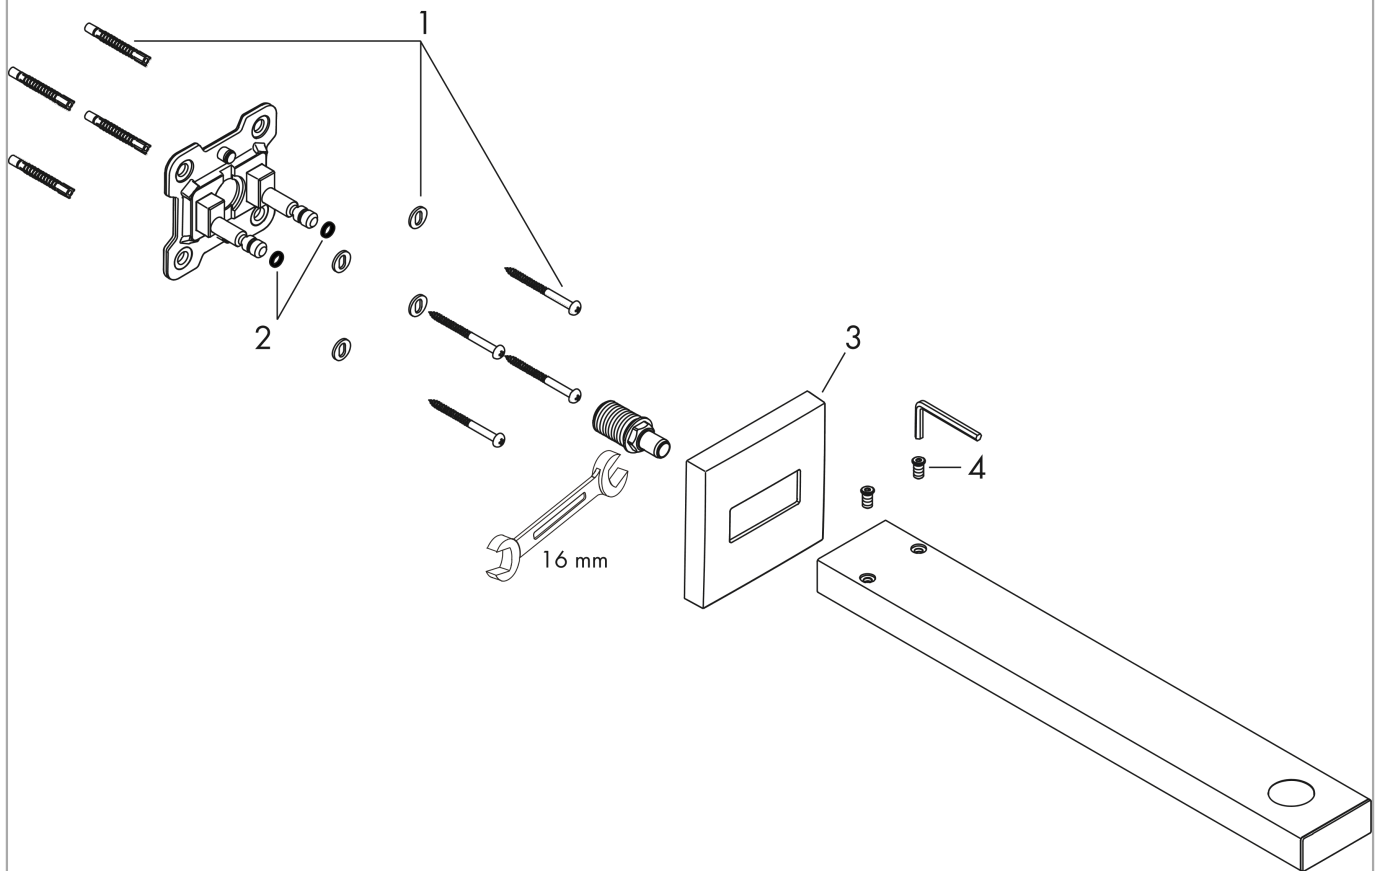

Raindance E
Showerhead 300 1-Jet, 2.5 GPM
 Finish: **chrome** Part no. : **26926001**

Description

Features

- Shower head size: 11.81" x 11.81"
- Spray modes: Rain
- Spray face finish: Fully-finished matching spray face
- Flow: 2.5 GPM (9.5 L/Min)
- Spray face removable for cleaning

Description

Features

- Length: 15.31"
- Brass
- Connection type: 1/2" NPT
- Showerarm, Escutcheon, Mounting Material, Assembly instructions

Compliance / Sustainability

Product image

Scale drawing

Raindance E
Showerarm, 15" (Must be used with Raindance E 300 Showerhead)
 Finish: **chrome** Part no. : **04731000**

Exploded drawing

Year of production: >04/18

Raindance E
Showerarm, 15" (Must be used with Raindance E 300 Showerhead)
 Finish: **chrome** Part no. : **04731000**

Spare parts list

Year of production: >04/18