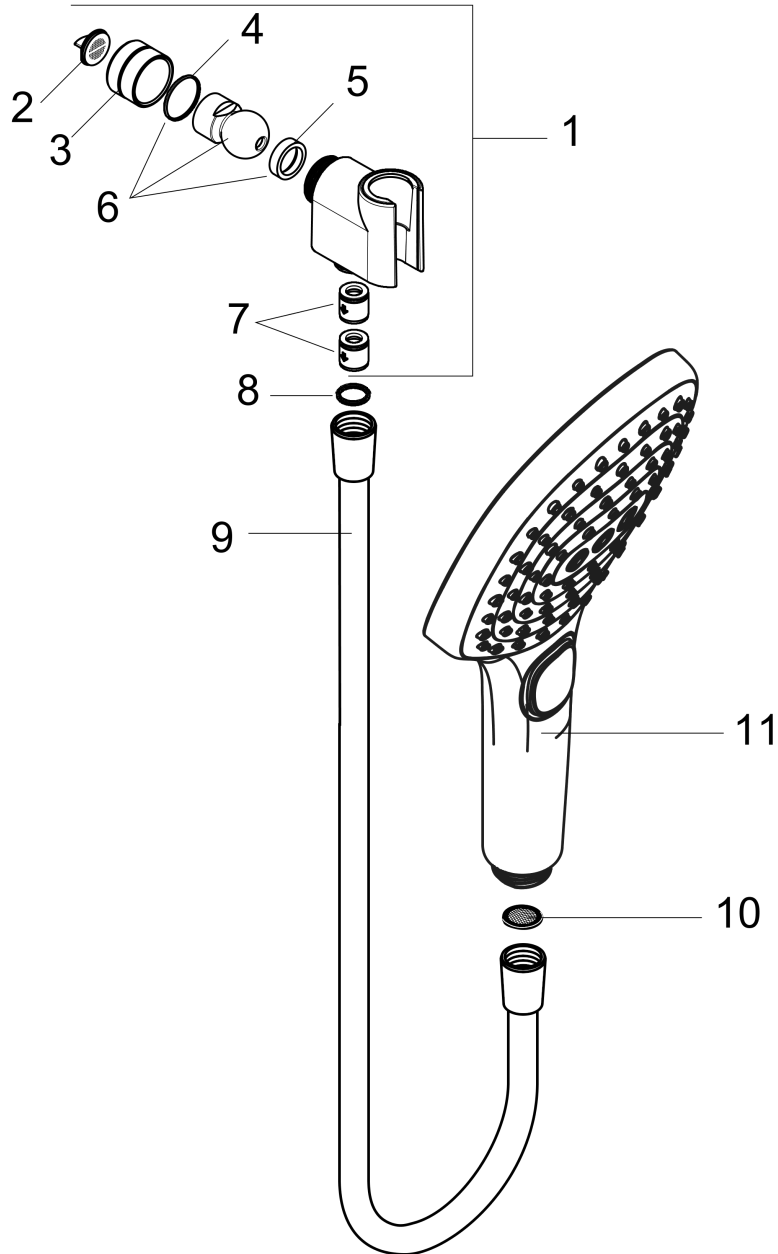

Description

Features

- Length: 15.31"
- Brass
- Connection type: 1/2" NPT
- Showerarm, Escutcheon, Mounting Material, Assembly instructions

Compliance / Sustainability

Product image

Scale drawing

Raindance E
Showerarm, 15" (Must be used with Raindance E 300 Showerhead)
 Finish: **chrome** Part no. : **04731000**

Description

Features

- Consists of: Handshower, Handshower holder, Handshower hose
- Integrated support function
- Spray modes: Rain, RainAir, Whirl
- Select button for comfortable alternation of spray modes
- Flow: 2.5 GPM (9.5 L/Min)
- Pivot connector prevents hose from tangling
- 26° adjustment
- Rinseable screen seal

Technology

Compliance / Sustainability

Product image

Scale drawing

Raindance Select E
Handshower Set 120 3-Jet, 2.5 GPM
Finish: **chrome** Part no. : **04541000**

Exploded drawing

Year of production: >11/18

Raindance Select E
Handshower Set 120 3-Jet, 2.5 GPM
 Finish: **chrome** Part no. : **04541000**

Spare parts list

Year of production: >11/18

Pos.	Description	Part no.	PC	PU
1	support	04580000	0	1
2	filter packing	88649000	0	1
3	nut	97958000	0	1
4	lever collar	97536000	0	1
5	seal	97606000	0	1
6	ball joint	97331000	0	1
7	set of non return valves DW 15	94074000	0	1
8	seal	98058000	0	1
9	shower hose 1,60 m	28276003	0	1
10	filter packing	94246000	0	1
11	handshower	26521001	0	1