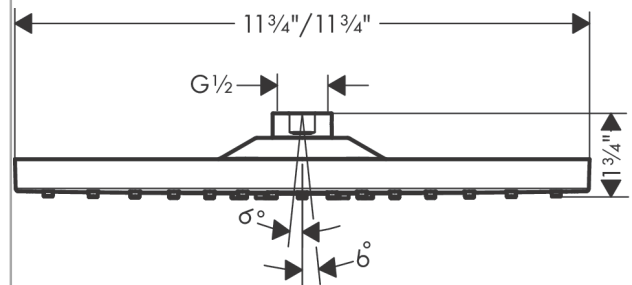

ShowerSelect
Thermostatic Trim for 2 Functions, Square
 Finish: **chrome** Part no. : **15763001**

Description

Features

- Outlets may be operated simultaneously
- Select push-button on/off control for 2 outlets
- Thermostatic cartridge, Start/stop cartridge
- Flow: 8.0 GPM (30.3 L/Min) / 2.0 GPM (7.6 L/Min)
- Optimized for water-efficient shower products
- Anti-scald 100° safety stop
- Trim comes with Select buttons: handshower and Rain
- Optional accessory to limit total flow to 2.0 GPM @ 80 psi where required

Raindance E
Showerhead 300 1-Jet, 2.5 GPM
 Finish: **chrome** Part no. : **26926001**

Description

Features

- Shower head size: 11.81" x 11.81"
- Spray modes: Rain
- Spray face finish: Fully-finished matching spray face
- Flow: 2.5 GPM (9.5 L/Min)
- Spray face removable for cleaning

Item details

List Price \$ 740.00

Technology

Compliance / Sustainability

Product image

Scale drawing

Raindance E
Showerarm, 15" (Must be used with Raindance E 300 Showerhead)
 Finish: **chrome** Part no. : **04731000**

Description

Features

- Length: 15.31"
- Brass
- Connection type: 1/2" NPT
- Showerarm, Escutcheon, Mounting Material, Assembly instructions

Compliance / Sustainability

Product image

Scale drawing

Raindance E
Showerarm, 15" (Must be used with Raindance E 300 Showerhead)
 Finish: **chrome** Part no. : **04731000**