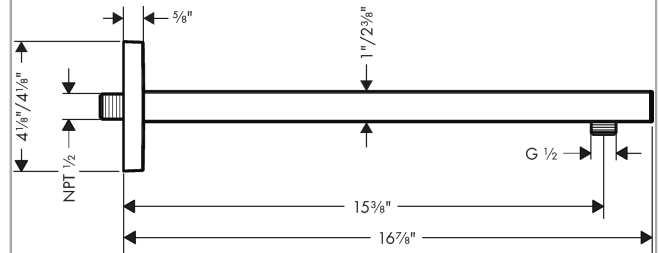

Raindance E
Showerhead 300 1-Jet, 2.5 GPM
 Finish: **chrome** Part no. : **26926001**

Description

Features

- Shower head size: 11.81" x 11.81"
- Spray modes: Rain
- Spray face finish: Fully-finished matching spray face
- Flow: 2.5 GPM (9.5 L/Min)
- Spray face removable for cleaning

Description

Features

- Length: 15.31"
- Brass
- Connection type: 1/2" NPT
- Showerarm, Escutcheon, Mounting Material, Assembly instructions

Compliance / Sustainability

Product image

Scale drawing

Raindance E
Showerarm, 15" (Must be used with Raindance E 300 Showerhead)
 Finish: **chrome** Part no. : **04731000**

Exploded drawing

Year of production: >04/18

Raindance E
Showerarm, 15" (Must be used with Raindance E 300 Showerhead)
 Finish: **chrome** Part no. : **04731000**

Spare parts list

Year of production: >04/18