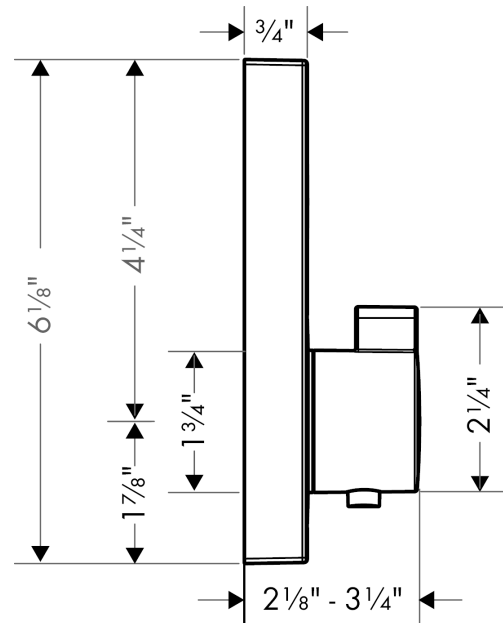

Scale drawing