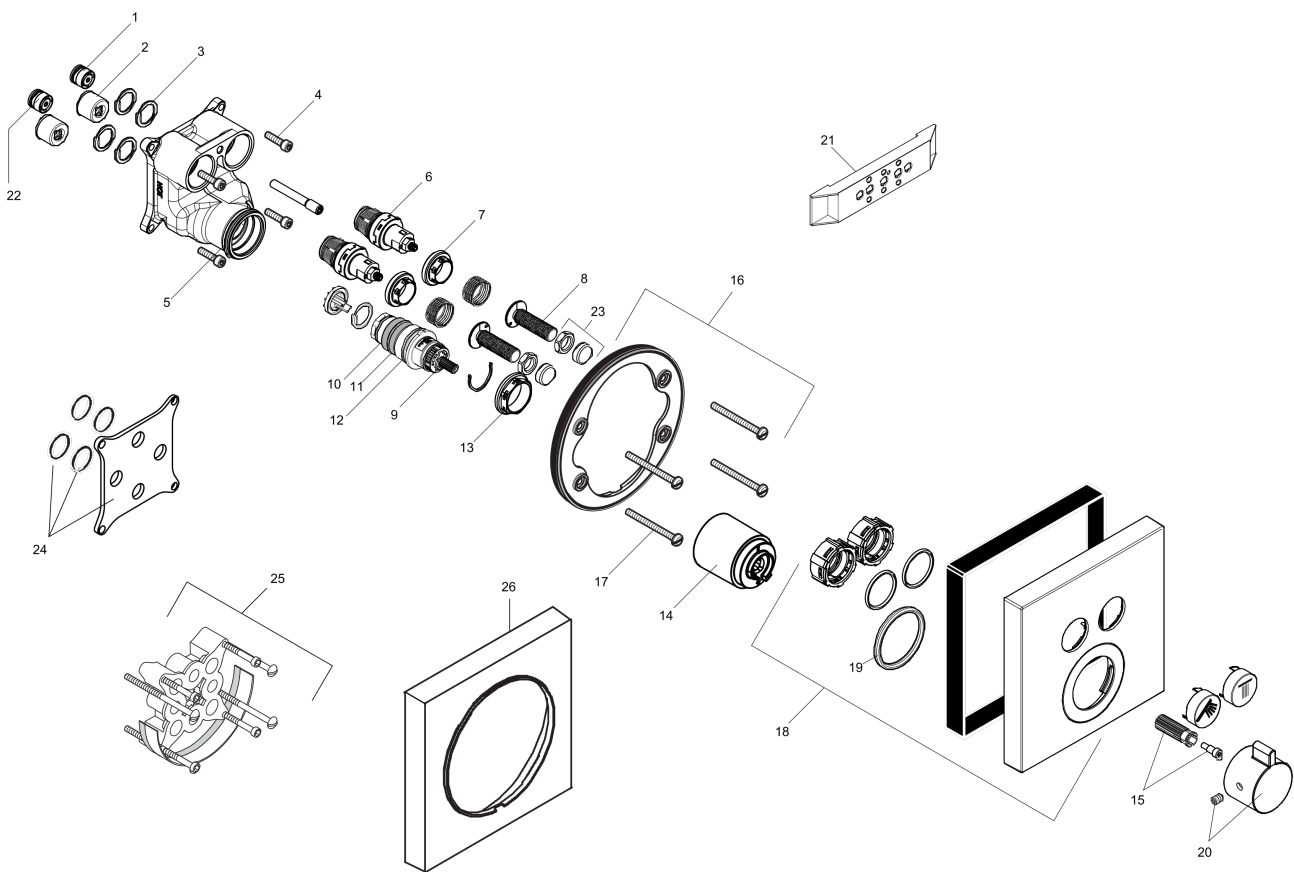

ShowerSelect
Thermostatic Trim for 2 Functions, Square
 Finish: **chrome** Part no. : **15763001**

Description

Features

- Outlets may be operated simultaneously
- Select push-button on/off control for 2 outlets
- Thermostatic cartridge, Start/stop cartridge
- Flow: 8.0 GPM (30.3 L/Min) / 2.0 GPM (7.6 L/Min)
- Optimized for water-efficient shower products
- Anti-scald 100° safety stop
- Trim comes with Select buttons: handshower and Rain
- Optional accessory to limit total flow to 2.0 GPM @ 80 psi where required

ShowerSelect
Thermostatic Trim for 2 Functions, Square
 Finish: **chrome** Part no. : **15763001**

Spare parts list

Year of production: >12/14

Pos.	Description	Part no.	PC	PU
1	non return valve	97980000	0	1
2	noise reduction	94073000	0	1
3	O-ring 16x2	98133000	0	1
4	set of screws	96525000	0	1
5	O-ring 36x2	98156000	0	1
6	shut off unit	95758000	0	1
7	nut	98368000	0	1
8	Select-adapter	92219000	0	1
9	thermostat cartridge	98282000	0	1
10	O-ring 20x1,5	98197000	0	1
11	O-ring 25x1,5	98146000	0	1
12	O-ring 25x2,5	92146000	0	1
13	nut	98913000	0	1
14	sleeve	92216000	0	1
15	handle fixing set	95843000	0	1
16	holder for escutcheon	98793000	0	1
17	set of fixing screws	96454000	0	1
18	escutcheon 155 / 155 mm	92217001	0	1
19	O-ring 44x4	98471000	0	1
20	handle for thermostat	92215001	0	1
21	fit-up aid	92540000	0	1
22	non return valve (pressure-resistant up to 2 MPa)	92594000	0	1
23	nut and flange	92696000	0	1
24	compensation set 1°	95521000	0	1
25	extension 25 mm	13595000	0	1
26	extension 22 mm	13593000	0	1
a	set of symbols	92218000	0	1
b	shut off unit (special)	92361000	0	1
c	Grease	90920000	0	1
d	symbol head shower Rain large	93571880	0	1
e	symbol head shower Rain small	93572880	0	1
f	symbol handshower	93573880	0	1
g	symbol Flood jet	93574880	0	1
h	symbol Whirl	93575880	0	1
i	symbol Mono	93576880	0	1
j	symbol tub	93577880	0	1
k	symbol body shower	93578880	0	1
l	symbol ON/OFF	93579880	0	1
m	pushbutton	93955880	0	1