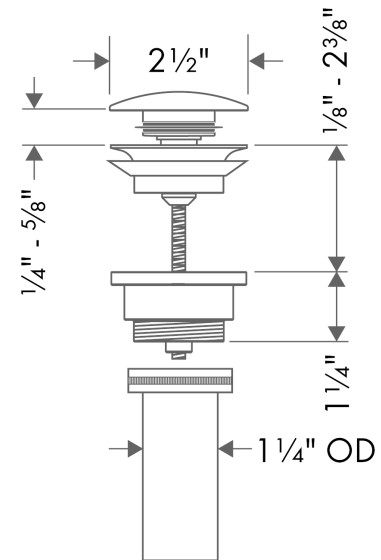

Drain for Sinks, Push-Open
 Finish: **chrome** Part no. : **50100101**

Description

Features

- Operation with pressure plug
- For basins with overflow hole
- With overflow

Compliance / Sustainability

Product image

Scale drawing

Drain for Sinks, Push-Open
 Finish: **chrome** Part no. : **50100101**

Exploded drawing

Year of production: >01/12

Drain for Sinks, Push-Open
 Finish: **chrome** Part no. : **50100101**

Spare parts list

Year of production: >01/12

Pos.	Description	Part no.	PC	PU
1	plug	97204000	0	1
2	seal	97205000	0	1
3	screw	98000000	0	1