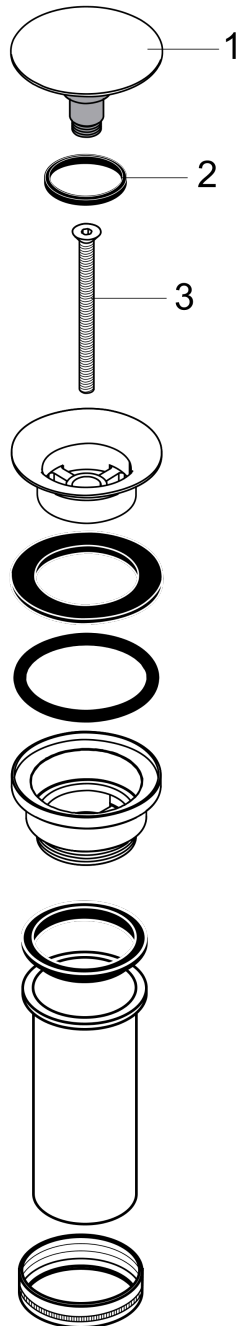

Drain for Sinks, Push-Open
 Finish: **chrome** Part no. : **50100101**

Description

Features

- Operation with pressure plug
- For basins with overflow hole
- With overflow

Compliance / Sustainability

Product image

Scale drawing

Drain for Sinks, Push-Open
 Finish: **chrome** Part no. : **50100101**

Exploded drawing

Year of production: >01/12

Drain for Sinks, Push-Open
 Finish: **chrome** Part no. : **50100101**

Spare parts list

Year of production: >01/12

Pos.	Description	Part no.	PC	PU
1	plug	97204000	0	1
2	seal	97205000	0	1
3	screw	98000000	0	1