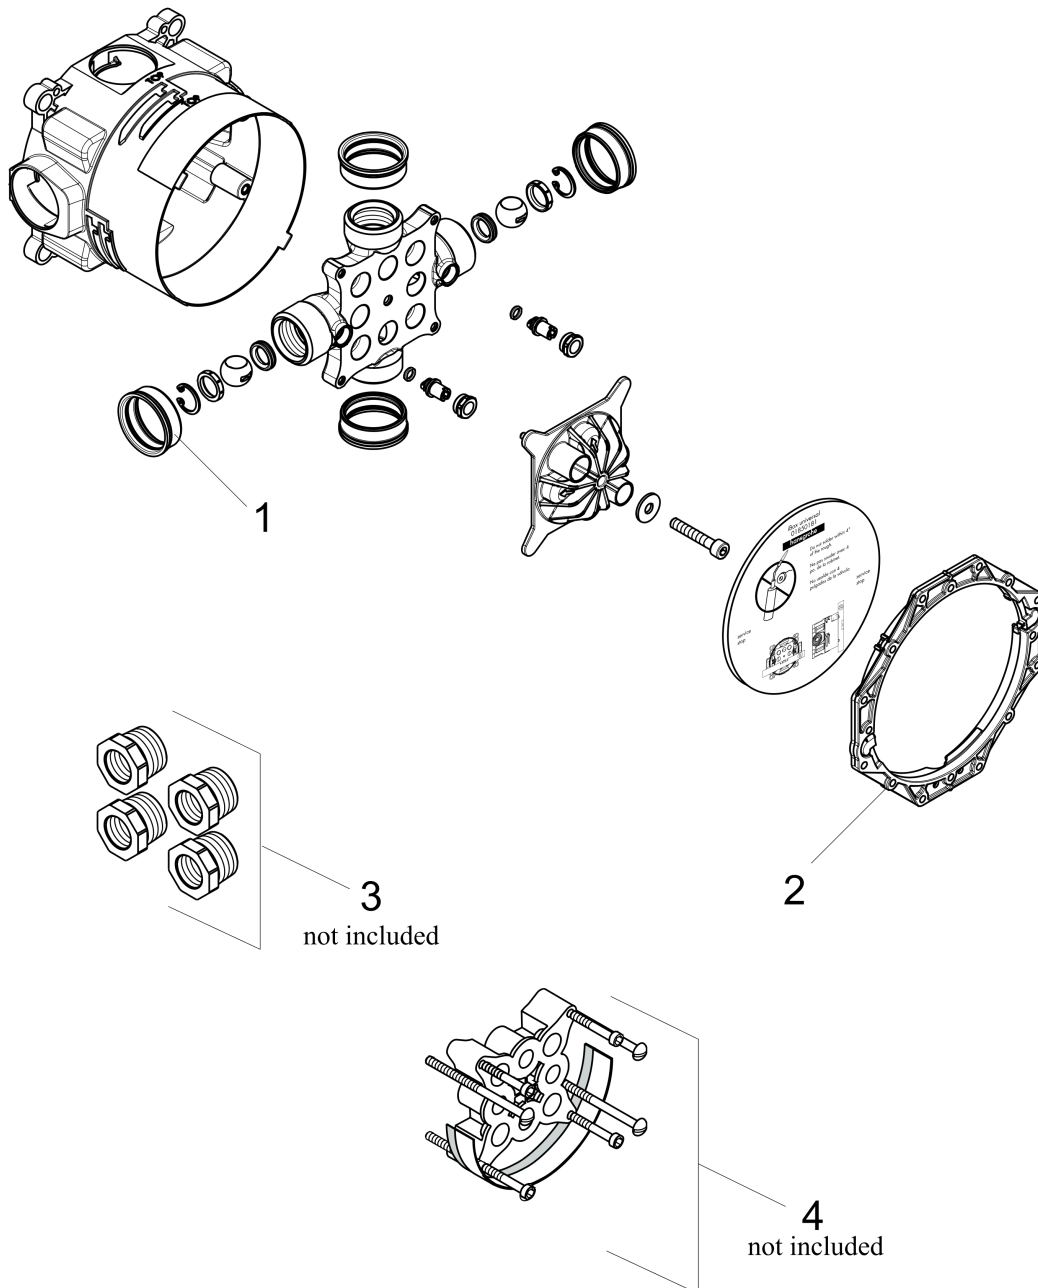

## Spare parts list

Year of production: >04/12

Pos.	Description	Part no.	PC	PU
1	screw cover	95181000	0	1
2	adapter for handle	92756000	0	1
3	sleeve	88765000	0	1
4	adapter for handle	88772000	0	1
5	sleeve	95253000	0	1
6	O-ring 29x3	98371000	0	1
7	sub plate	96447000	0	1
8	set of fixing screws	96454000	0	1
9	cartridge, assy	88727000	0	1
10	shut off unit with selector	98283000	0	1
11	set of screws	96525000	0	1
12	O-ring 16x2	98133000	0	1
13	extension 25 mm	13595000	0	1
14	extension 22 mm (Ø 170 mm)	13596000	0	1
a	handle	88763000	0	1
b	handle for shut off unit	88767000	0	1
c	set of fixing screws	97747000	0	1

**iBox universal**  
**Rough, with Service Stops, 3/4"**  
 Finish: n.a. Part no. : **01850181**

**Description**

**Features**

- 3/4" NPT
- 180° rotationally-symmetric installation
- Sound-decoupled installation

**Compliance / Sustainability**

**Product image**

**Scale drawing**

**iBox universal**  
**Rough, with Service Stops, 3/4"**  
Finish: n.a. Part no. : **01850181**

Exploded drawing

Year of production: >07/18

**iBox universal**  
**Rough, with Service Stops, 3/4"**  
 Finish: n.a. Part no. : **01850181**

**Spare parts list**

Year of production: >07/18

Pos.	Description	Part no.	PC	PU
1	seal	97739000	0	1
2	displacing ring	98797000	0	1
3	reduction coupling	88751000	0	1
4	extension 25 mm	13595000	0	1