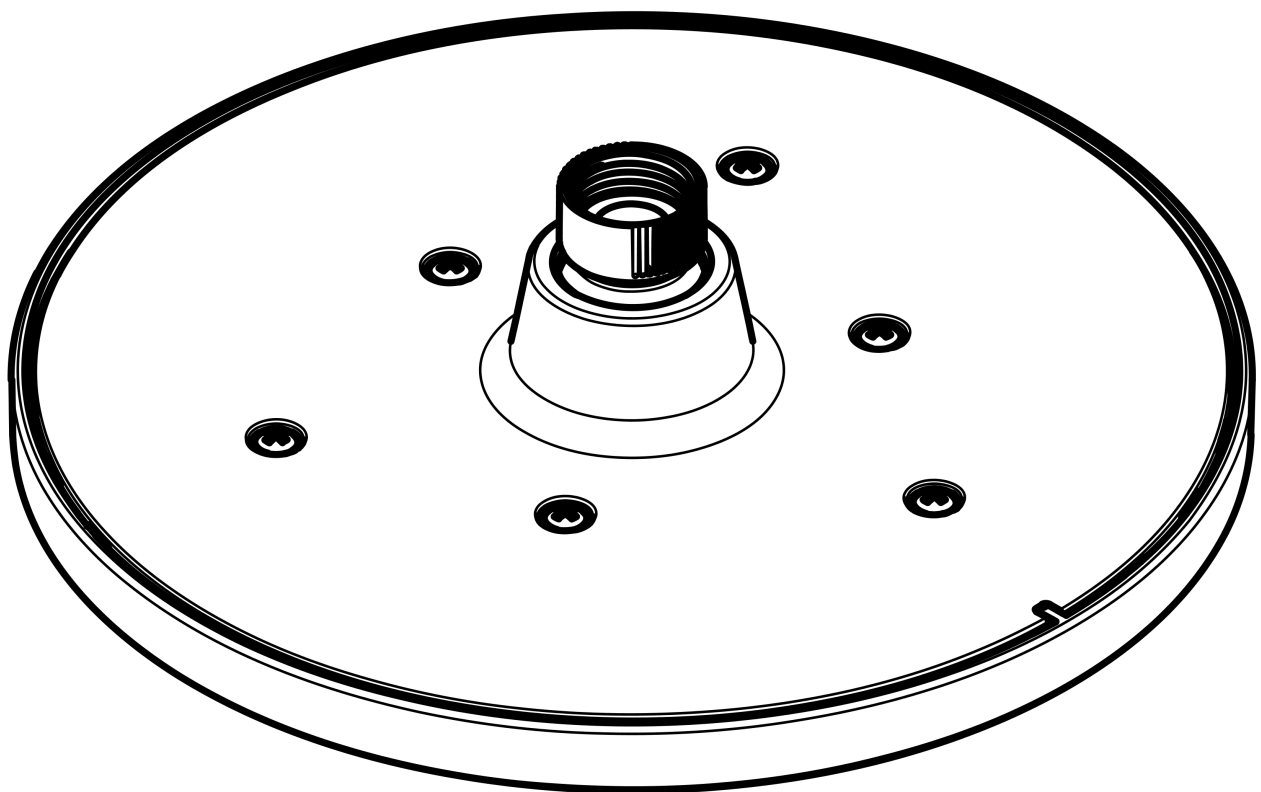

Vernis Blend
Showerhead 200 1-Jet 1.5 GPM
Finish: chrome Part no. : 26093001

Exploded drawing

Year of production: >04/21