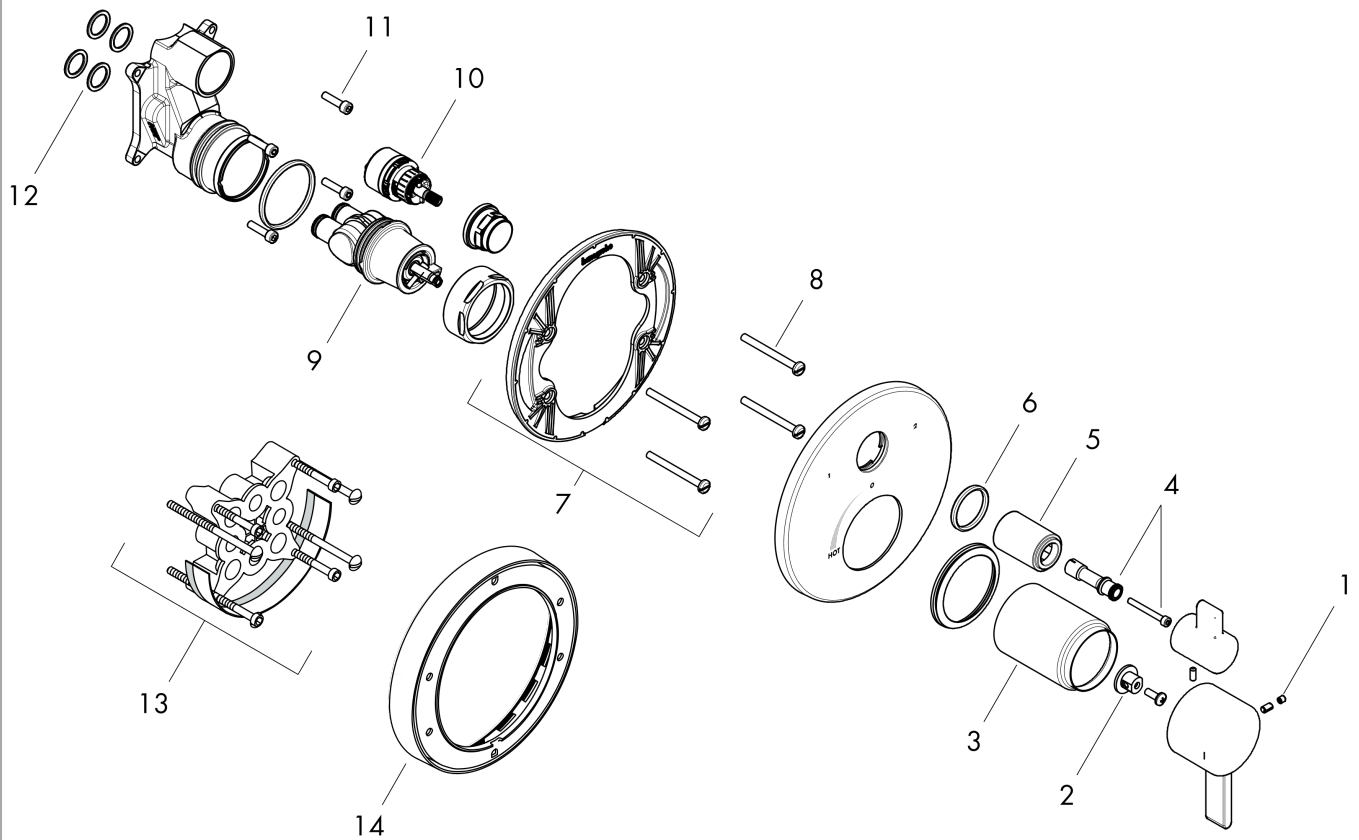

**Ecostat**  
**Pressure Balance Trim S with Diverter**  
 Finish: **chrome** Part no. : **04447000**

**Description**

**Features**

- Temperature and on/off control for 2 outlets
- Flow: 4.5 GPM (17 L/Min)
- Pressure balance cartridge, Shut-off/ diverter valve
- Wall-mounted

**Compliance / Sustainability**

**Product image**

**Scale drawing**

**Ecostat**  
**Pressure Balance Trim S with Diverter**  
 Finish: **chrome** Part no. : **04447000**

Exploded drawing

Year of production: >04/12

## Spare parts list

Year of production: >04/12

Pos.	Description	Part no.	PC	PU
1	screw cover	95181000	0	1
2	adapter for handle	92756000	0	1
3	sleeve	88765000	0	1
4	adapter for handle	88772000	0	1
5	sleeve	95253000	0	1
6	O-ring 29x3	98371000	0	1
7	sub plate	96447000	0	1
8	set of fixing screws	96454000	0	1
9	cartridge, assy	88727000	0	1
10	shut off unit with selector	98283000	0	1
11	set of screws	96525000	0	1
12	O-ring 16x2	98133000	0	1
13	extension 25 mm	13595000	0	1
14	extension 22 mm (Ø 170 mm)	13596000	0	1
a	handle	88763000	0	1
b	handle for shut off unit	88767000	0	1
c	set of fixing screws	97747000	0	1

**Features**

- Shower head size: 8.07"
- Spray modes: Rain
- 102 no-clog spray channels
- Flow: 1.50 gal/min
- Showerhead removable for cleaning

**Technology**

**Compliance / Sustainability**

**Product image**