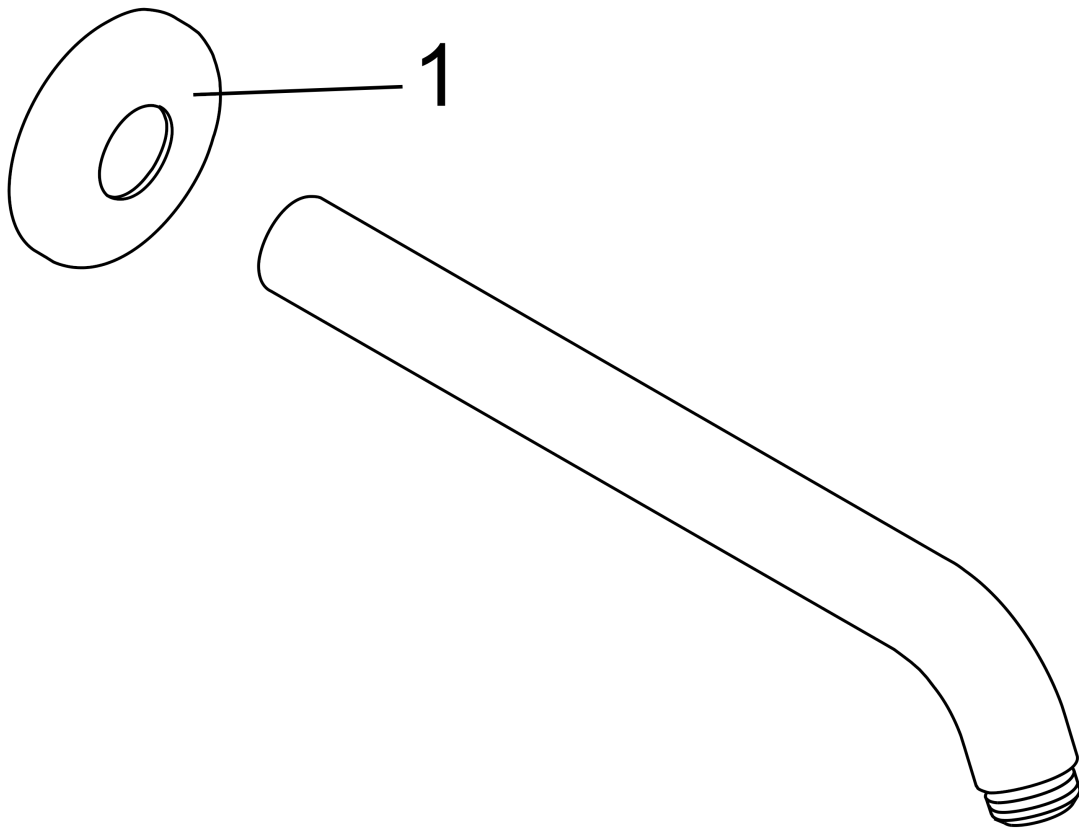

Showerarm 9"

Finish: **chrome** Part no. : **27412001**

Exploded drawing

Year of production: >07/08