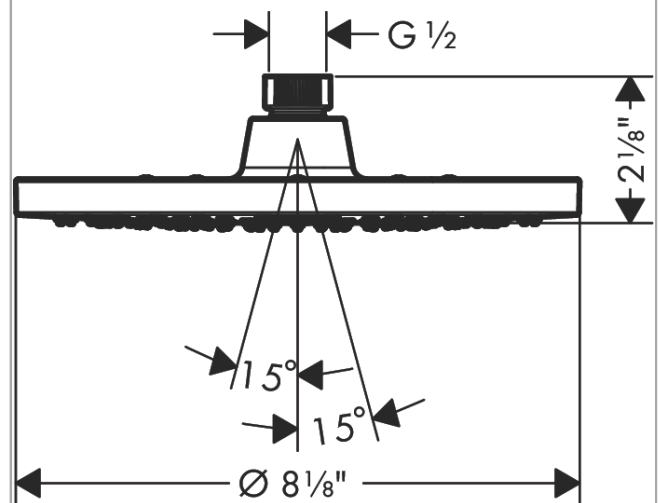

Scale drawing