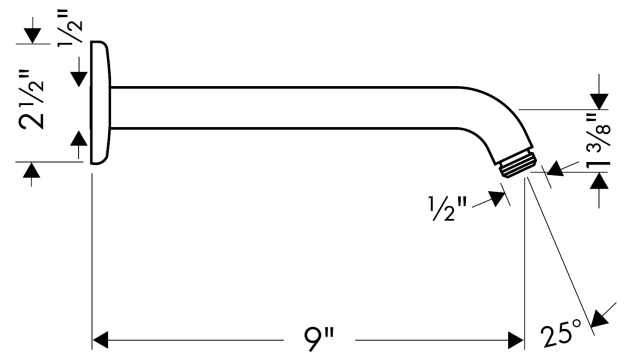

**Showerarm 9"**

Finish: **chrome** Part no. : **27412001**

**Description**

**Features**

- Length: 9.06"
- Brass
- Connection type: 1/2" NPT
- Escutcheon

**Compliance / Sustainability**

**Product image**

**Scale drawing**