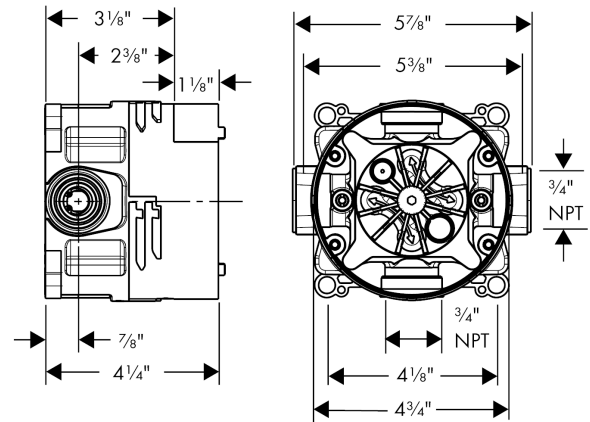

## Spare parts list

Year of production: >04/12

Pos.	Description	Part no.	PC	PU
1	screw cover	95181000	0	1
2	adapter for handle	92756000	0	1
3	sleeve	88765000	0	1
4	adapter for handle	88772000	0	1
5	sleeve	95253000	0	1
6	O-ring 29x3	98371000	0	1
7	sub plate	96447000	0	1
8	set of fixing screws	96454000	0	1
9	cartridge, assy	88727000	0	1
10	shut off unit with selector	98283000	0	1
11	set of screws	96525000	0	1
12	O-ring 16x2	98133000	0	1
13	extension 25 mm	13595000	0	1
14	extension 22 mm (Ø 170 mm)	13596000	0	1
a	handle	88763000	0	1
b	handle for shut off unit	88767000	0	1
c	set of fixing screws	97747000	0	1

**iBox universal**  
**Rough, with Service Stops, 3/4"**  
 Finish: n.a. Part no. : **01850181**

**Description**

**Features**

- 3/4" NPT
- 180° rotationally-symmetric installation
- Sound-decoupled installation

**Compliance / Sustainability**

**Product image**

**Scale drawing**

**iBox universal**  
**Rough, with Service Stops, 3/4"**  
Finish: n.a. Part no. : **01850181**

Exploded drawing

Year of production: >07/18