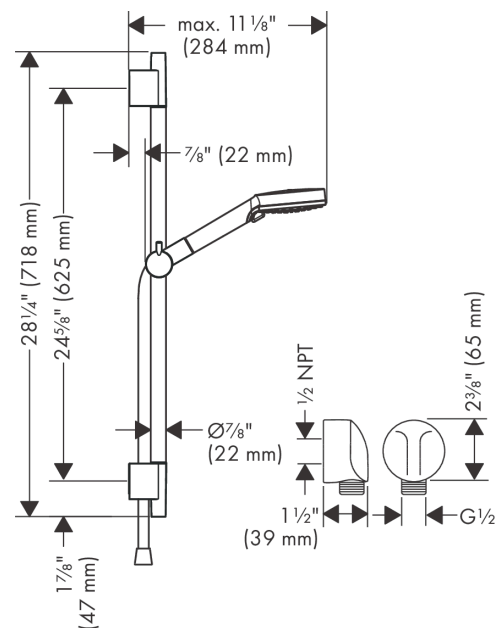

Scale drawing