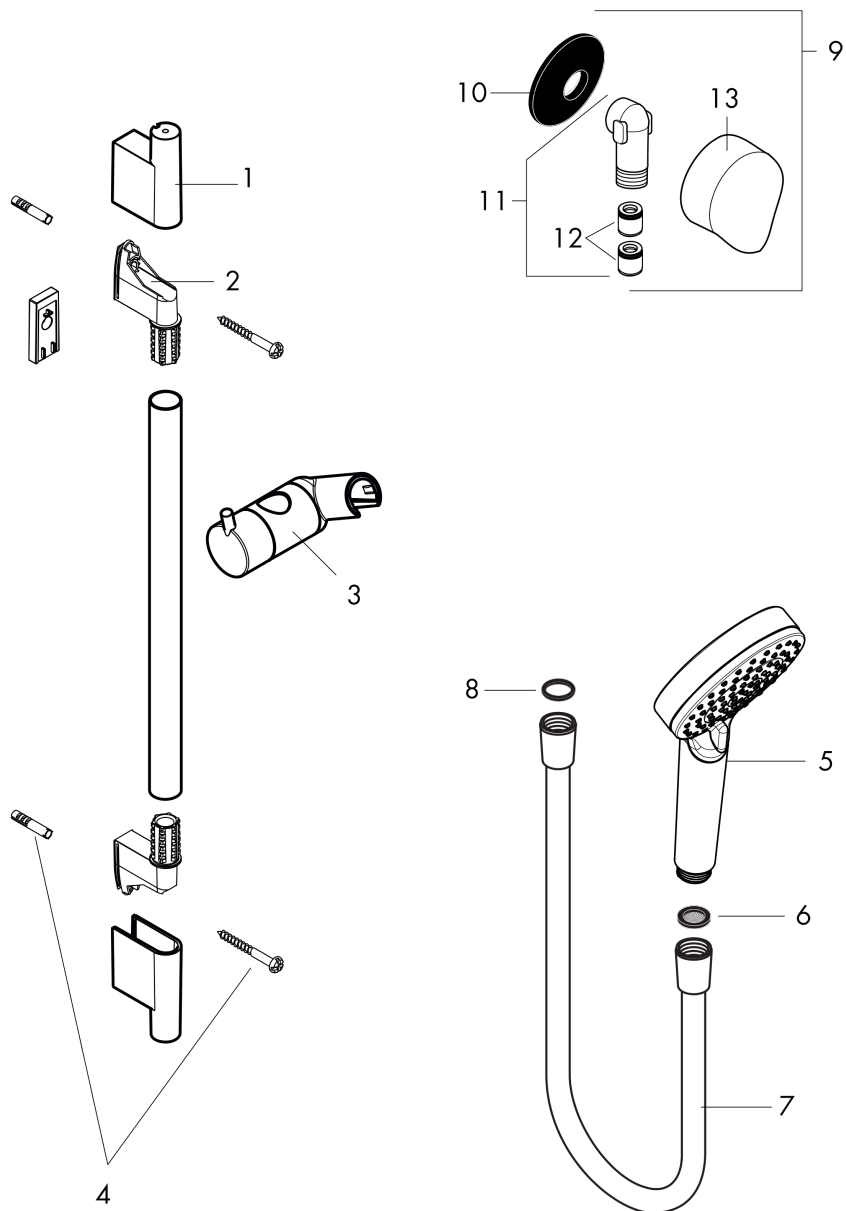

## Product image

## Scale drawing

**Vernis Blend**  
**Wallbar Set 100 Vario-Jet 24", 1.5 GPM**  
 Finish: **chrome** Part no. : **04971000**

Exploded drawing

Year of production: >02/21

**Vernis Blend**  
**Wallbar Set 100 Vario-Jet 24", 1.5 GPM**  
 Finish: **chrome** Part no. : **04971000**

## Spare parts list

Year of production: >02/21

Pos.	Description	Part no.	PC	PU
1	cover	97709000	0	1
2	wall support	96275000	0	1
3	support, assy	97651000	0	1
4	mounting set	96179000	0	1
5	-	26090001	0	1
6	filter packing	94246000	0	1
7	shower hose 1,60 m	28276003	0	1
8	seal	98058000	0	1
9	Fixfit Hose Connection	27458003	0	1
10	support element	98557000	0	1
11	connection angel	98531001	0	1
12	set of non return valves DW 15	94074000	0	1
13	cover	97454000	0	1

**Showerarm 9"**

Finish: **chrome** Part no. : **27412001**

**Description**

**Features**

- Length: 9.06"
- Brass
- Connection type: 1/2" NPT
- Escutcheon

**Compliance / Sustainability**

**Product image**

**Scale drawing**