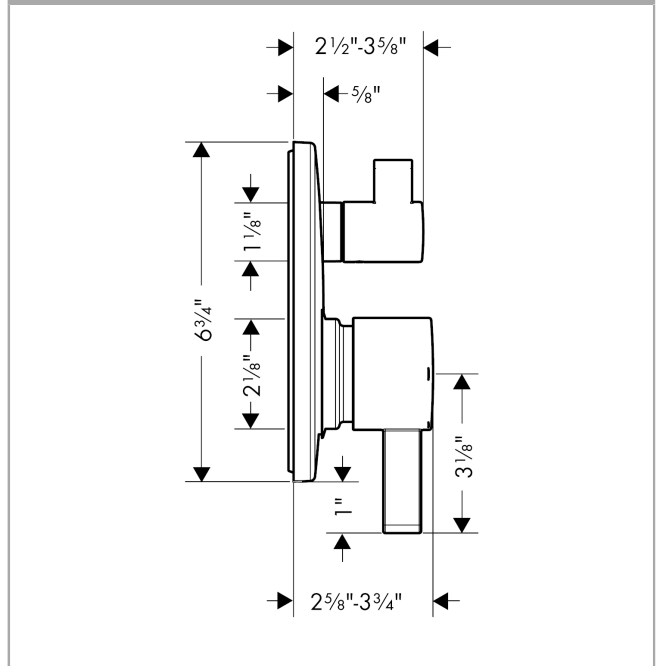

**Ecostat**  
**Pressure Balance Trim S with Diverter**  
 Finish: **chrome** Part no. : **04447000**

**Description**

**Features**

- Temperature and on/off control for 2 outlets
- Flow: 4.5 GPM (17 L/Min)
- Pressure balance cartridge, Shut-off/ diverter valve
- Wall-mounted

**Compliance / Sustainability**

**Product image**

**Scale drawing**

**Ecostat**  
**Pressure Balance Trim S with Diverter**  
 Finish: **chrome** Part no. : **04447000**

Exploded drawing

Year of production: >04/12