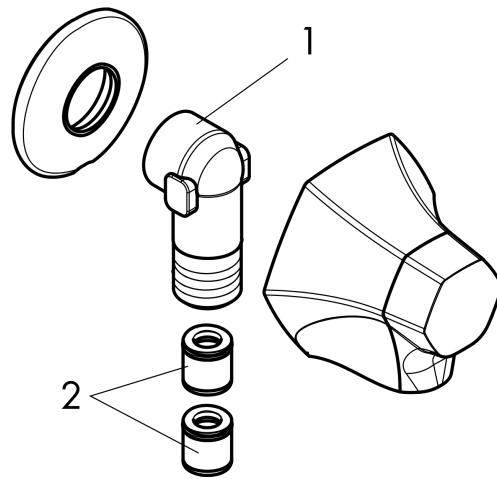

Finish: **brushed gold optic**

Part no. : **04826250**

Description

Features

- Solid Brass
- Connection type: 1/2" NPT
- Escutcheon, Showerarm

Compliance / Sustainability

Product image

Scale drawing

Locarno

Wall Outlet with Check Valves

Finish: **brushed gold optic** Part no. : **04839250**

Description

Features

- Metal connection angle
- 1/2" NPT

Compliance / Sustainability

Product image

Scale drawing

Locarno

Wall Outlet with Check Valves

Finish: **brushed gold optic** Part no. : **04839250**

Exploded drawing

Year of production: >02/21

Locarno

Wall Outlet with Check Valves

Locarno

Wallbar, 24"

Finish: **brushed gold optic** Part no. : **04829250**

Description

Features

- Consists of: Wallbar, Handshower hose, Slider
- Hose nut: For shower hoses with a conical nut
- Stand pipe: 26,34 inch
- Shower bar diameter: 0.87"
- Profile stand pipe: round
- Angle-adjustable holder pivots left and right, slides easily and locks in place