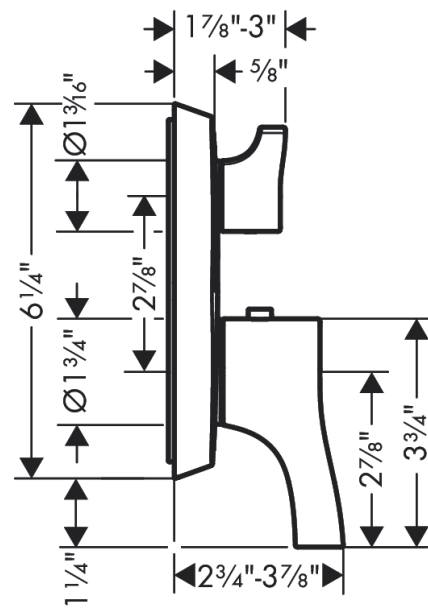

Locarno

Thermostatic Trim with Volume Control and Diverter

Finish: **brushed gold optic** Part no. : **04820250**

Description

Features

- Consists of: Thermostatic Trim
- Outlets may not be operated simultaneously
- Volume control and diverter for 2 functions
- Thermostatic cartridge
- Flow: 6.0 GPM (22.7 L/Min)
- Optimized for water-efficient shower products
- Anti-scald 100° safety stop

Compliance / Sustainability

Product image

Scale drawing

Locarno

Thermostatic Trim with Volume Control and Diverter

Finish: **brushed gold optic** Part no. : **04820250**

Exploded drawing

Year of production: >02/21

Locarno
Showerhead 240 1-Jet, 2.5 GPM
 Finish: **brushed gold optic** Part no. : **04823250**

Description

Features

- Shower head size: 9.44"
- Spray modes: PowderRain
- Spray face finish: Chrome
- Flow: 2.5 GPM (9.5 L/Min)

Locarno

Wallbar, 24"

Finish: **brushed gold optic** Part no. : **04829250**

Description

Features

- Consists of: Wallbar, Handshower hose, Slider
- Hose nut: For shower hoses with a conical nut
- Stand pipe: 26,34 inch
- Shower bar diameter: 0.87"
- Profile stand pipe: round
- Angle-adjustable holder pivots left and right, slides easily and locks in place