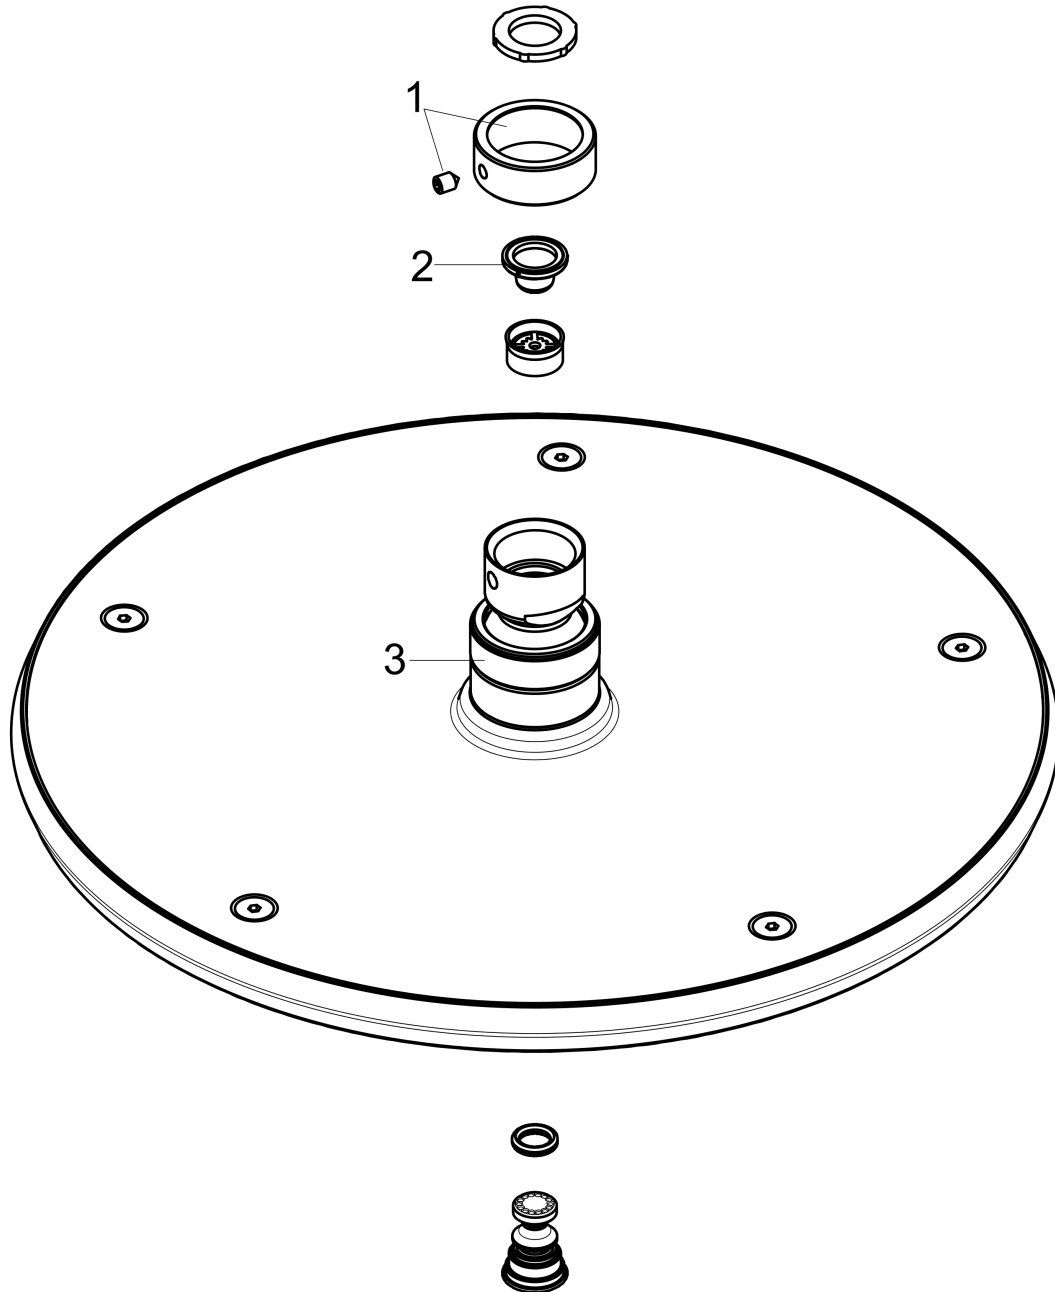

Locarno
Showerhead 240 1-Jet, 2.5 GPM
 Finish: **brushed gold optic** Part no. : **04823250**

Description

Features

- Shower head size: 9.44"
- Spray modes: PowderRain
- Spray face finish: Chrome
- Flow: 2.5 GPM (9.5 L/Min)

Technology

Compliance / Sustainability

Product image

Scale drawing

Locarno
Showerhead 240 1-Jet, 2.5 GPM
Finish: brushed gold optic Part no. : 04823250

Exploded drawing

Year of production: >02/21

Locarno
Showerhead 240 1-Jet, 2.5 GPM
 Finish: **brushed gold optic** Part no. : **04823250**

Finish: **brushed gold optic**

Part no. : **04826250**

Description

Features

- Solid Brass
- Connection type: 1/2" NPT
- Escutcheon, Showerarm

Compliance / Sustainability

Product image

Scale drawing

Locarno

Wallbar, 24"

Finish: **brushed gold optic** Part no. : **04829250**

Description

Features

- Consists of: Wallbar, Handshower hose, Slider
- Hose nut: For shower hoses with a conical nut
- Stand pipe: 26,34 inch
- Shower bar diameter: 0.87"
- Profile stand pipe: round
- Angle-adjustable holder pivots left and right, slides easily and locks in place