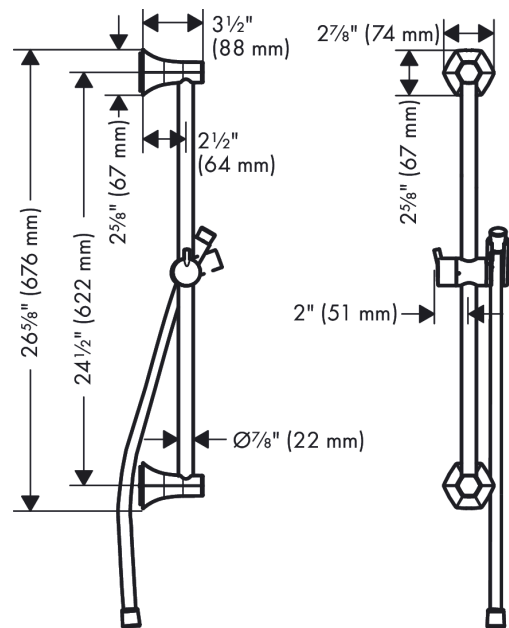

Locarno

Wallbar, 24"

Finish: **brushed gold optic** Part no. : **04829250**

Description

Features

- Consists of: Wallbar, Handshower hose, Slider
- Hose nut: For shower hoses with a conical nut
- Stand pipe: 26,34 inch
- Shower bar diameter: 0.87"
- Profile stand pipe: round
- Angle-adjustable holder pivots left and right, slides easily and locks in place

Compliance / Sustainability

Product image

Scale drawing