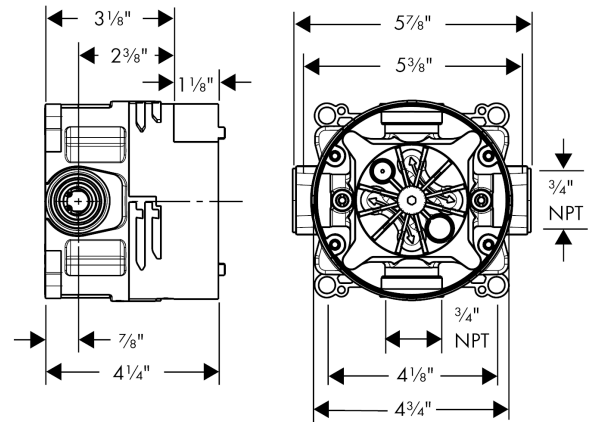

Locarno

Wallbar, 24"

Finish: **brushed gold optic** Part no. : **04829250**

Description

Features

- Consists of: Wallbar, Handshower hose, Slider
- Hose nut: For shower hoses with a conical nut
- Stand pipe: 26,34 inch
- Shower bar diameter: 0.87"
- Profile stand pipe: round
- Angle-adjustable holder pivots left and right, slides easily and locks in place

iBox universal
Rough, with Service Stops, 3/4"
 Finish: n.a. Part no. : **01850181**

Description

Features

- 3/4" NPT
- 180° rotationally-symmetric installation
- Sound-decoupled installation

Compliance / Sustainability

Product image

Scale drawing

iBox universal
Rough, with Service Stops, 3/4"
Finish: n.a. Part no. : **01850181**

Exploded drawing

Year of production: >07/18

iBox universal
Rough, with Service Stops, 3/4"
 Finish: n.a. Part no. : **01850181**