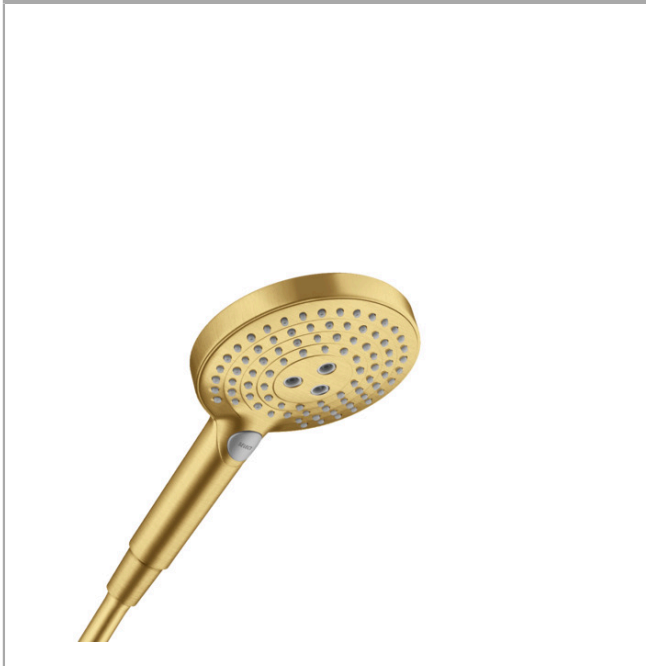

Locarno
Showerhead 240 1-Jet, 2.5 GPM
 Finish: **brushed gold optic** Part no. : **04823250**

Description

Features

- Shower head size: 9.44"
- Spray modes: PowderRain
- Spray face finish: Chrome
- Flow: 2.5 GPM (9.5 L/Min)

Locarno

Wallbar, 24"

Finish: **brushed gold optic** Part no. : **04829250**

Description

Features

- Consists of: Wallbar, Handshower hose, Slider
- Hose nut: For shower hoses with a conical nut
- Stand pipe: 26,34 inch
- Shower bar diameter: 0.87"
- Profile stand pipe: round
- Angle-adjustable holder pivots left and right, slides easily and locks in place

Compliance / Sustainability

Product image

Scale drawing

Raindance Select S
Handshower 120 3-Jet PowderRain, 2.5 GPM
 Finish: **brushed gold optic** Part no. : **26037251**

Description

Features

- Spray modes: PowderRain, Rain, Whirl
- Select button for comfortable alternation of spray modes
- Spray face finish: easy cleanable plastic spray disc
- Flow: 2.5 GPM (9.5 L/Min)

Technology

Compliance / Sustainability

Product image

Scale drawing

Raindance Select S
Handshower 120 3-Jet PowderRain, 2.5 GPM
 Finish: brushed gold optic Part no. : 26037251

Exploded drawing

Year of production: >03/21