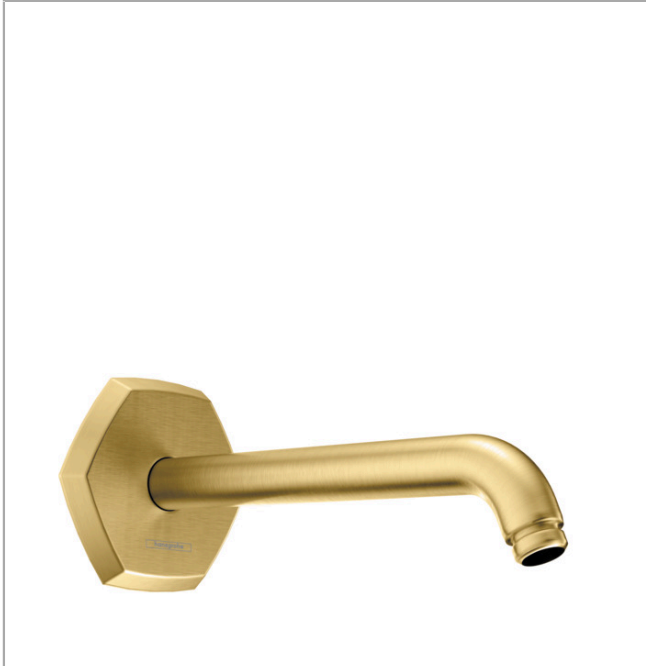

Locarno
Showerhead 240 1-Jet, 2.5 GPM
 Finish: **brushed gold optic** Part no. : **04823250**

Description

Features

- Shower head size: 9.44"
- Spray modes: PowderRain
- Spray face finish: Chrome
- Flow: 2.5 GPM (9.5 L/Min)

Finish: **brushed gold optic**

Part no. : **04826250**

Description

Features

- Solid Brass
- Connection type: 1/2" NPT
- Escutcheon, Showerarm

Compliance / Sustainability

Product image

Scale drawing

Locarno

Wall Outlet with Check Valves

Finish: **brushed gold optic** Part no. : **04839250**

Description

Features

- Metal connection angle
- 1/2" NPT

Compliance / Sustainability

Product image

Locarno

Wallbar, 24"

Finish: **brushed gold optic** Part no. : **04829250**

Description

Features

- Consists of: Wallbar, Handshower hose, Slider
- Hose nut: For shower hoses with a conical nut
- Stand pipe: 26,34 inch
- Shower bar diameter: 0.87"
- Profile stand pipe: round
- Angle-adjustable holder pivots left and right, slides easily and locks in place