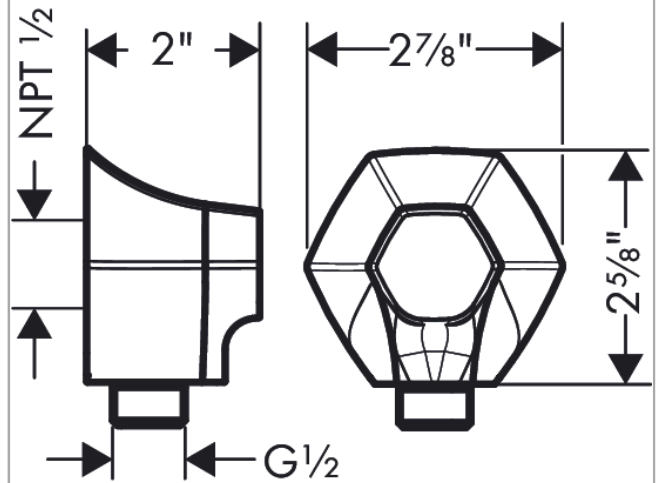

Scale drawing