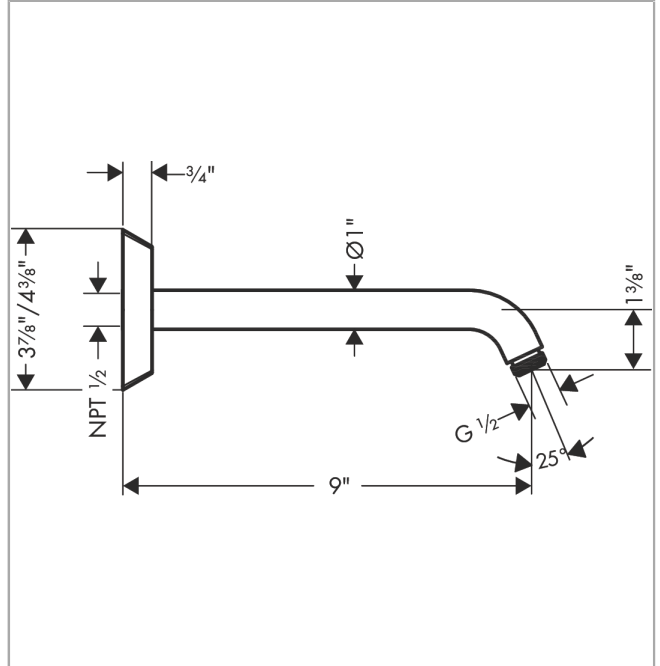

Locarno
Showerhead 240 1-Jet, 2.5 GPM
 Finish: **brushed gold optic** Part no. : **04823250**

Description

Features

- Shower head size: 9.44"
- Spray modes: PowderRain
- Spray face finish: Chrome
- Flow: 2.5 GPM (9.5 L/Min)

Finish: **brushed gold optic**

Part no. : **04826250**

Description

Features

- Solid Brass
- Connection type: 1/2" NPT
- Escutcheon, Showerarm

Compliance / Sustainability

Product image

Scale drawing

Locarno

Wall Outlet with Check Valves

Finish: **brushed gold optic** Part no. : **04839250**

Description

Features

- Metal connection angle
- 1/2" NPT

Compliance / Sustainability

Product image