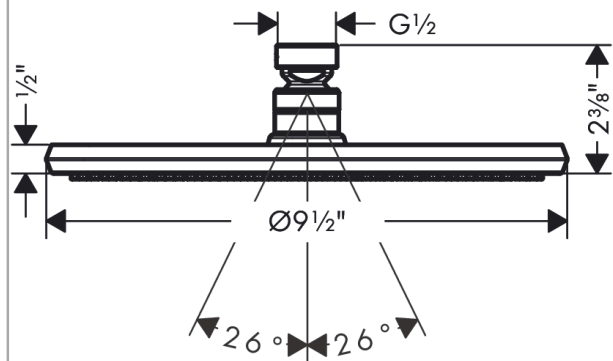

Locarno
Showerhead 240 1-Jet, 2.5 GPM
 Finish: **brushed gold optic** Part no. : **04823250**

Description

Features

- Shower head size: 9.44"
- Spray modes: PowderRain
- Spray face finish: Chrome
- Flow: 2.5 GPM (9.5 L/Min)

Technology

Compliance / Sustainability

Product image

Scale drawing

Locarno
Showerhead 240 1-Jet, 2.5 GPM
Finish: brushed gold optic Part no. : 04823250

Exploded drawing

Year of production: >02/21

Locarno
Showerhead 240 1-Jet, 2.5 GPM
 Finish: **brushed gold optic** Part no. : **04823250**

Finish: **brushed gold optic**

Part no. : **04826250**

Description

Features

- Solid Brass
- Connection type: 1/2" NPT
- Escutcheon, Showerarm

Compliance / Sustainability

Product image

Scale drawing

Locarno

Wallbar, 24"

Finish: **brushed gold optic** Part no. : **04829250**

Description

Features

- Consists of: Wallbar, Handshower hose, Slider
- Hose nut: For shower hoses with a conical nut
- Stand pipe: 26,34 inch
- Shower bar diameter: 0.87"
- Profile stand pipe: round
- Angle-adjustable holder pivots left and right, slides easily and locks in place