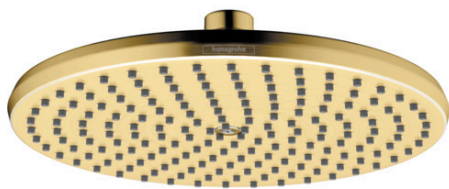

Locarno

Thermostatic Trim with Volume Control and Diverter

Finish: **brushed gold optic** Part no. : **04820250**

Description

Features

- Consists of: Thermostatic Trim
- Outlets may not be operated simultaneously
- Volume control and diverter for 2 functions
- Thermostatic cartridge
- Flow: 6.0 GPM (22.7 L/Min)
- Optimized for water-efficient shower products
- Anti-scald 100° safety stop

Locarno
Showerhead 240 1-Jet, 2.5 GPM
 Finish: **brushed gold optic** Part no. : **04823250**

Description

Features

- Shower head size: 9.44"
- Spray modes: PowderRain
- Spray face finish: Chrome
- Flow: 2.5 GPM (9.5 L/Min)

Technology

Compliance / Sustainability

Product image

Scale drawing

Locarno
Showerhead 240 1-Jet, 2.5 GPM
Finish: brushed gold optic Part no. : 04823250

Exploded drawing

Year of production: >02/21

Locarno
Showerhead 240 1-Jet, 2.5 GPM
 Finish: **brushed gold optic** Part no. : **04823250**

Finish: **brushed gold optic**

Part no. : **04826250**

Description

Features

- Solid Brass
- Connection type: 1/2" NPT
- Escutcheon, Showerarm

Compliance / Sustainability

Product image

Scale drawing