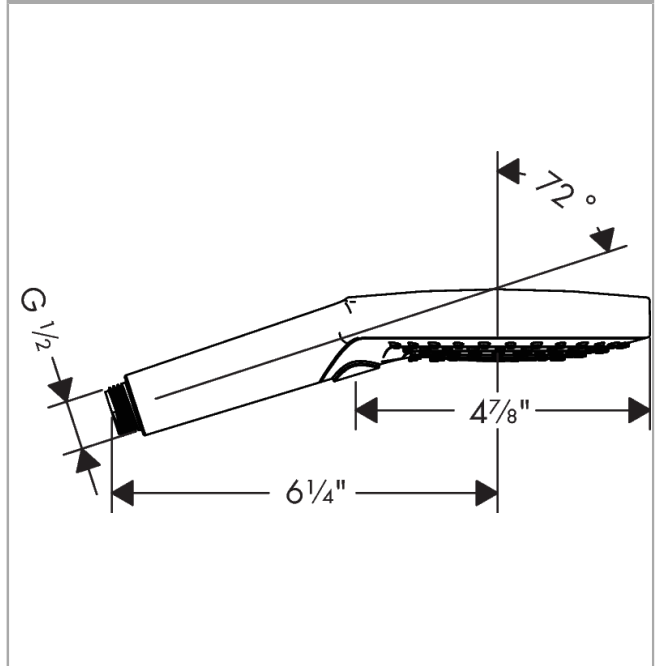

Scale drawing