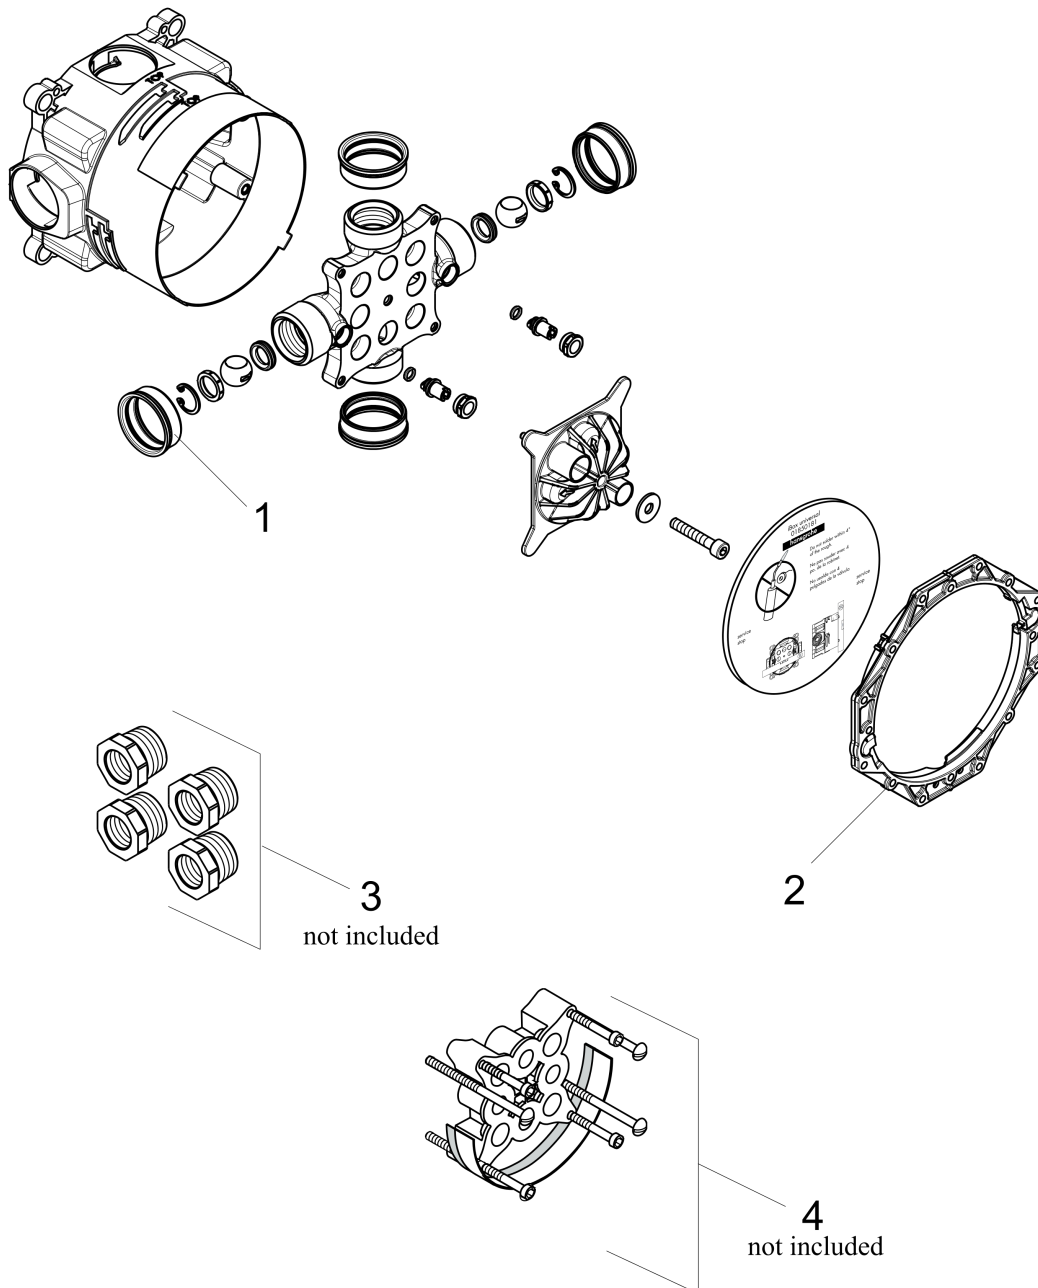

Locarno

Wallbar, 24"

Finish: **brushed gold optic** Part no. : **04829250**

Description

Features

- Consists of: Wallbar, Handshower hose, Slider
- Hose nut: For shower hoses with a conical nut
- Stand pipe: 26,34 inch
- Shower bar diameter: 0.87"
- Profile stand pipe: round
- Angle-adjustable holder pivots left and right, slides easily and locks in place

iBox universal
Rough, with Service Stops, 3/4"
 Finish: n.a. Part no. : **01850181**

Description

Features

- 3/4" NPT
- 180° rotationally-symmetric installation
- Sound-decoupled installation

Compliance / Sustainability

Product image

Scale drawing

iBox universal
Rough, with Service Stops, 3/4"
Finish: n.a. Part no. : **01850181**

Exploded drawing

Year of production: >07/18

iBox universal
Rough, with Service Stops, 3/4"
 Finish: n.a. Part no. : **01850181**

Spare parts list

Year of production: >07/18

Pos.	Description	Part no.	PC	PU
1	seal	97739000	0	1
2	displacing ring	98797000	0	1
3	reduction coupling	88751000	0	1
4	extension 25 mm	13595000	0	1