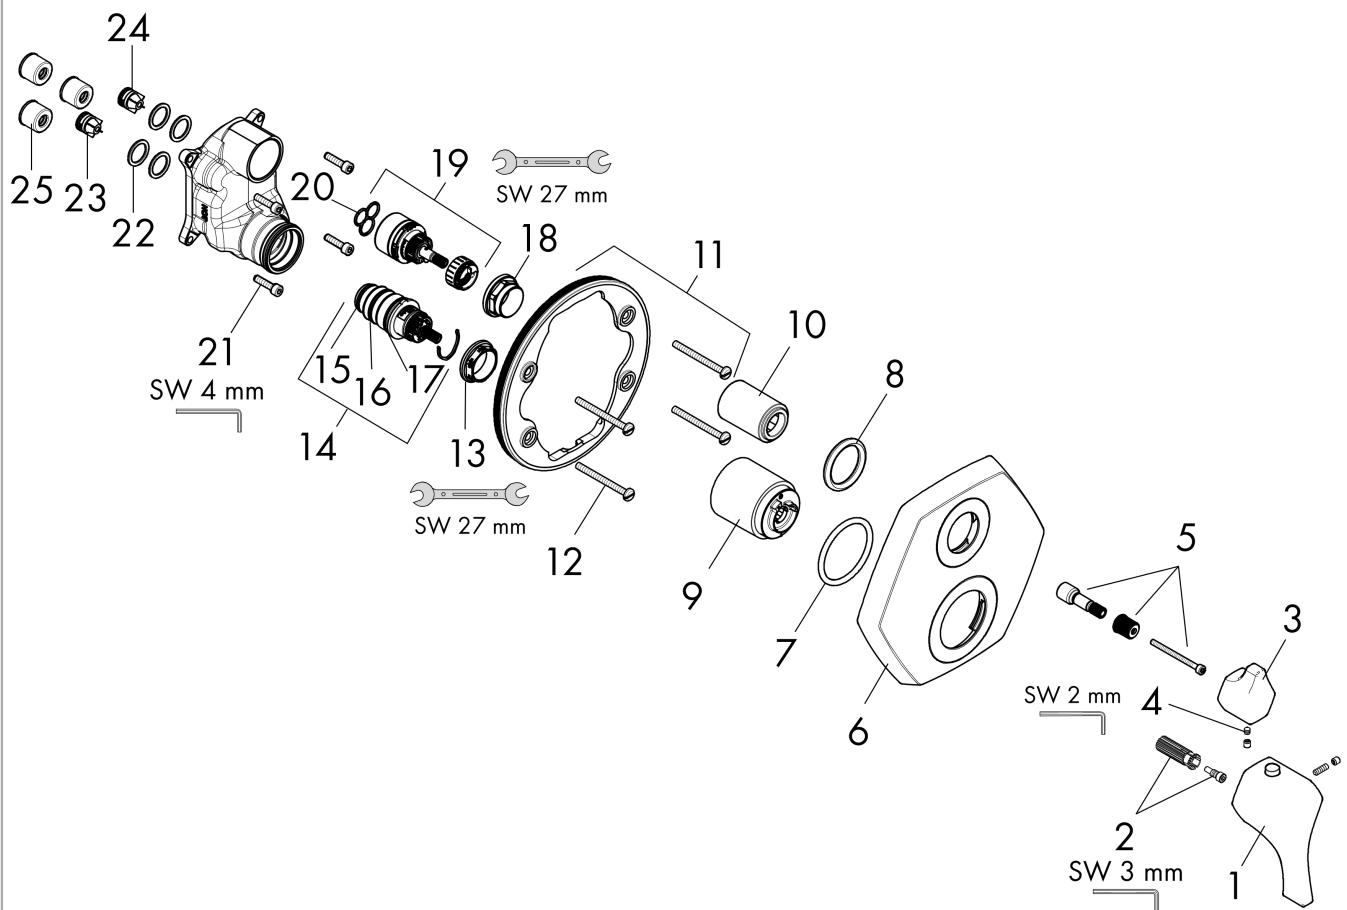

Locarno

Thermostatic Trim with Volume Control and Diverter

Finish: **brushed gold optic** Part no. : **04820250**

Description

Features

- Consists of: Thermostatic Trim
- Outlets may not be operated simultaneously
- Volume control and diverter for 2 functions
- Thermostatic cartridge
- Flow: 6.0 GPM (22.7 L/Min)
- Optimized for water-efficient shower products
- Anti-scald 100° safety stop

Compliance / Sustainability

Product image

Scale drawing

Locarno

Thermostatic Trim with Volume Control and Diverter

Finish: **brushed gold optic** Part no. : **04820250**

Exploded drawing

Year of production: >02/21

Locarno
Showerhead 240 1-Jet, 2.5 GPM
 Finish: **brushed gold optic** Part no. : **04823250**

Description

Features

- Shower head size: 9.44"
- Spray modes: PowderRain
- Spray face finish: Chrome
- Flow: 2.5 GPM (9.5 L/Min)

Locarno

Wallbar, 24"

Finish: **brushed gold optic** Part no. : **04829250**

Description

Features

- Consists of: Wallbar, Handshower hose, Slider
- Hose nut: For shower hoses with a conical nut
- Stand pipe: 26,34 inch
- Shower bar diameter: 0.87"
- Profile stand pipe: round
- Angle-adjustable holder pivots left and right, slides easily and locks in place