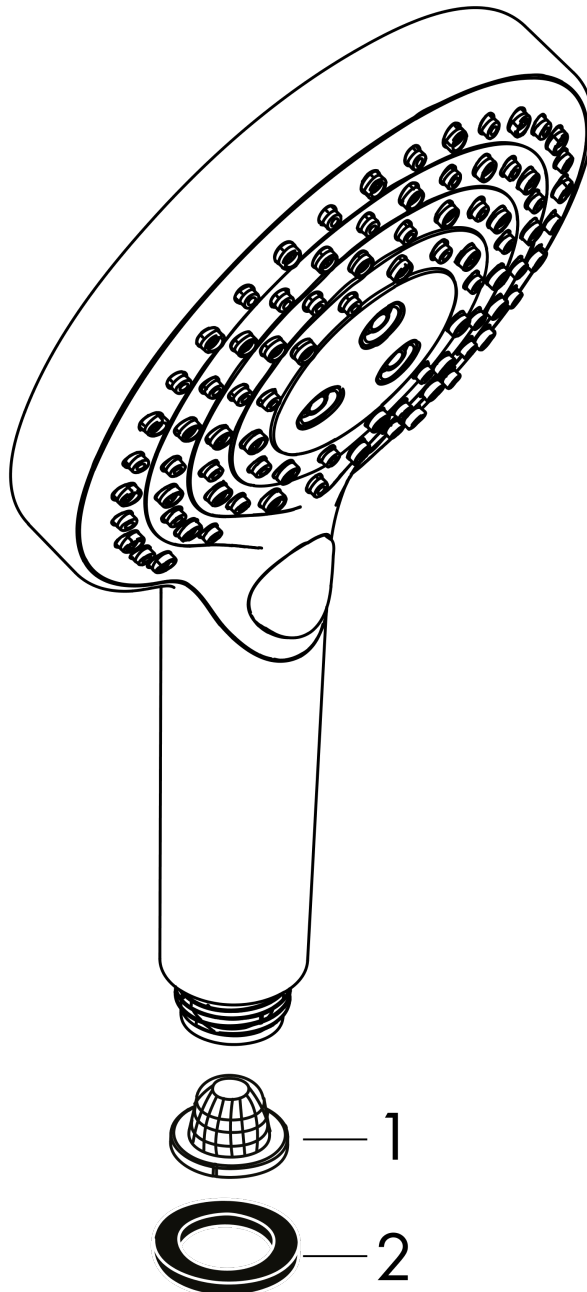

Locarno
Showerhead 240 1-Jet, 2.5 GPM
 Finish: **brushed gold optic** Part no. : **04823250**

Description

Features

- Shower head size: 9.44"
- Spray modes: PowderRain
- Spray face finish: Chrome
- Flow: 2.5 GPM (9.5 L/Min)

Finish: **brushed gold optic** Part no. : **04839250**

Spare parts list

Year of production: >02/21

Pos.	Description	Part no.	PC	PU
1	connection angel	98531001	0	1
2	set of non return valves DW 15	94074000	0	1

Locarno

Wallbar, 24"

Finish: **brushed gold optic** Part no. : **04829250**

Description

Features

- Consists of: Wallbar, Handshower hose, Slider
- Hose nut: For shower hoses with a conical nut
- Stand pipe: 26,34 inch
- Shower bar diameter: 0.87"
- Profile stand pipe: round
- Angle-adjustable holder pivots left and right, slides easily and locks in place

Technology

Compliance / Sustainability

Product image

Scale drawing

Raindance Select S
Handshower 120 3-Jet PowderRain, 2.5 GPM
 Finish: brushed gold optic Part no. : 26037251

Exploded drawing

Year of production: >03/21