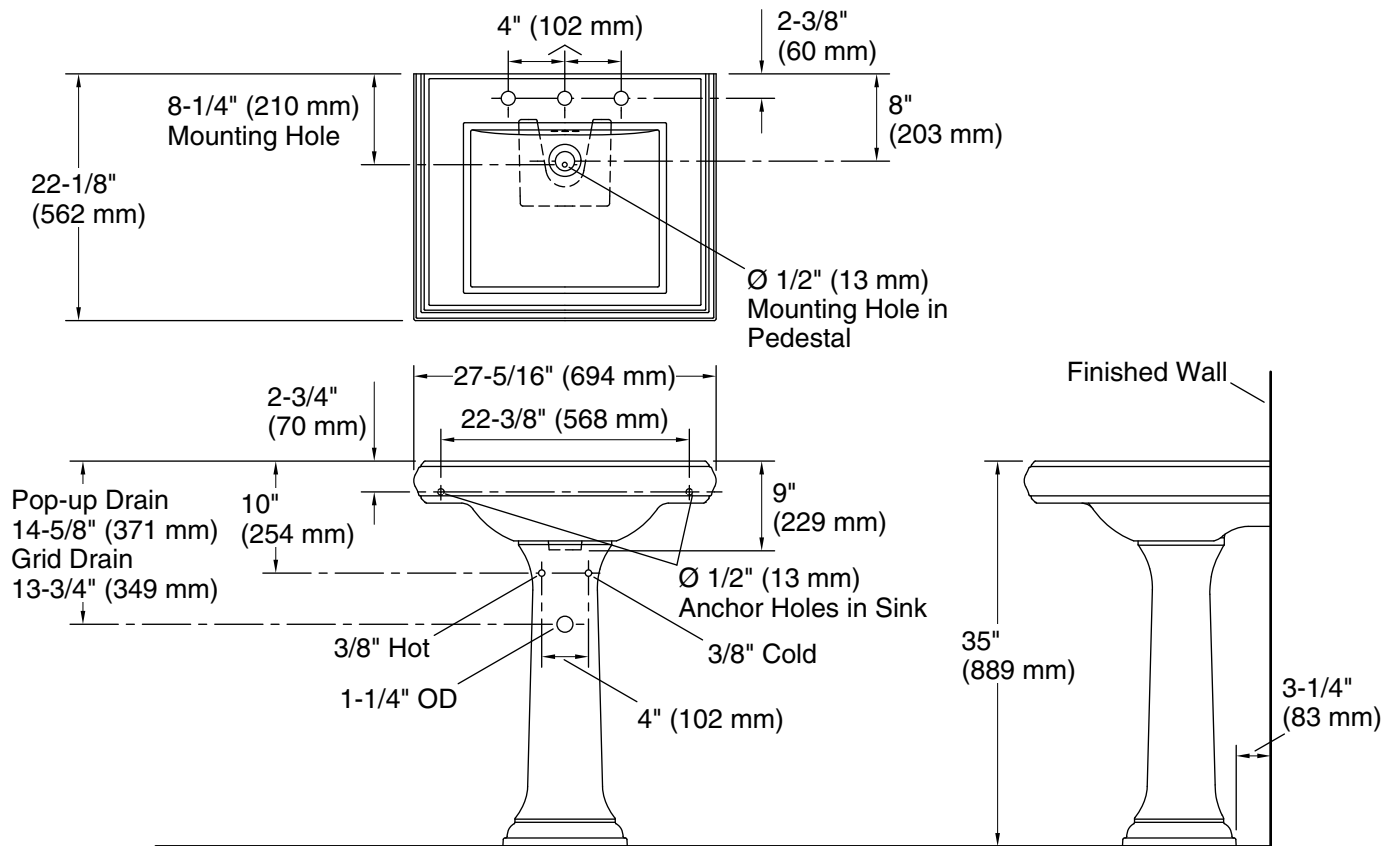

Memoirs® Classic

27-1/4" rectangular pedestal bathroom sink
K-2258-8

Features

- 8" (203 mm) widespread faucet holes
- Refined rectangular basin
- Overflow drain
- Combination consists of the K-2259-8 basin and the K-2267 pedestal
- Coordinates with other products in the Memoirs collection

Material

- Fireclay

Installation

- Pedestal

Recommended Products/Accessories

- K-7605-P Angle Supply with Stop (pair)
- K-8998 P-Trap
- K-23726 Drain treatment
- K-23725 Cast iron cleaner

Optional Products/Accessories

- 1041816 Hardware kit, Hollow Wall

Included Components

- K-2267 Bathroom Sink Pedestal

Codes/Standards

ASME A112.19.2/CSA B45.1

KOHLER® One-Year Limited Warranty

See website for detailed warranty information.

Technical Information

All product dimensions are nominal.

| | |
|-----------------------|---|
| Bowl configuration: | Single |
| Center(s): | 8 |
| Bowl area (Only): | Length: 18" (457 mm) Width: 15" (381 mm) Water depth: 5-1/4" (133 mm) |
| With overflow: | Yes |
| Number of deck holes: | 3 |
| Faucet hole spacing: | 8" (203 mm) |
| Faucet hole(s): | 1-1/4" (32 mm) |
| Drain hole: | 1-3/4" (44 mm) |