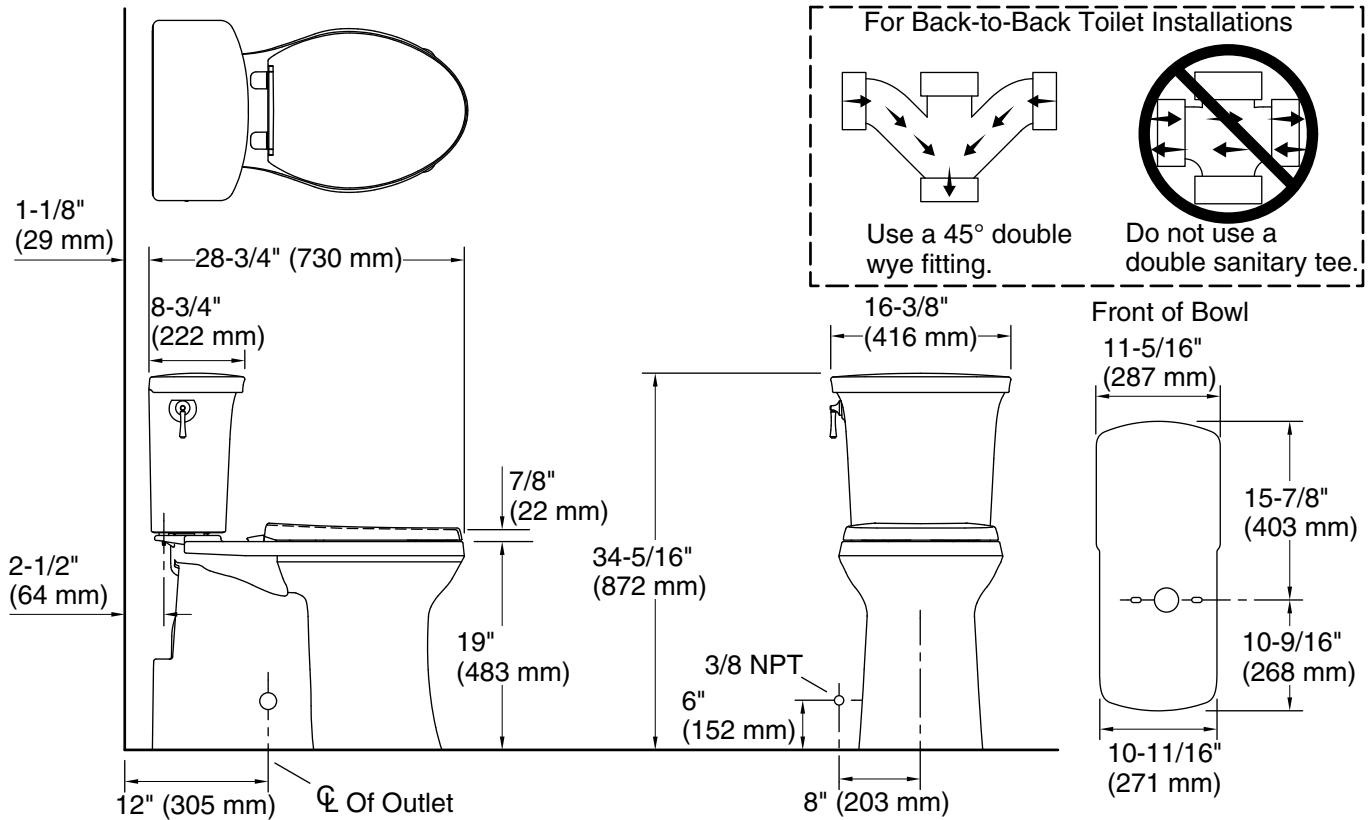

KOHLER®

Corbelle®

Tall two-piece elongated toilet with skirted trapway,
1.28 gpf
K-33813

Features

- Two-piece design
- Elongated bowl offers added room and comfort
- Tall height offers seating 2-1/2" (63.5 mm) higher than Comfort Height® for enhanced comfort, ease of sitting and standing, and gracious accessibility
- 1.28 gpf (4.8 lpf)
- Left-hand Polished Chrome trip lever
- 2-1/8" (54 mm) glazed trapway
- Revolution 360® flushing technology generates a forceful swirling motion to keep the bowl clean longer
- Fully skirted trapway simplifies cleaning
- Sanitary guard where bowl and tank meet for ease of cleaning
- Encapsulated bolts prevent rust and corrosion
- Patented ReadyLock® installation system, a simple solution for skirted toilets, saves time, hassle, and eliminates the need to drill into the floor for standard 12" (305 mm) rough-in
- CleanCoat™ surface treatment inhibits the growth of water scale and mineral stains for improved ease of cleaning
- AquaPiston® canister optimizes the flow out of the tank, harnessing gravity and the natural powerful reducing cascade of water to increase the power and effectiveness of the flush

Installation

- Three-bolt quick-connect installation
- Standard 12" (305 mm) rough-in
- 10" and 14" (254 mm and 356 mm) rough-in kits also available
- Seat and supply line sold separately

Recommended Products/Accessories

For the most current Specification Sheet, go to www.kohler.com.

12-4-2023 21:22 - US/CA/MX

THE BOLD LOOK
OF **KOHLER**®

KOHLER®

Corbelle®
Tall two-piece elongated toilet with skirted trapway,
1.28 gpf
K-33813

Technical Information

All product dimensions are nominal.

Toilet type:	Floor-mount
Waste Outlet:	Floor
Bowl shape:	Elongated
Flush type:	AquaPiston, Revolution 360
Trap passageway:	2-1/8" (54 mm)
Water surface size:	9-3/4" x 7-1/4" (248 mm x 184 mm)
Rim to water surface:	6-1/4" (159 mm)
Rough-in:	12" (305 mm)