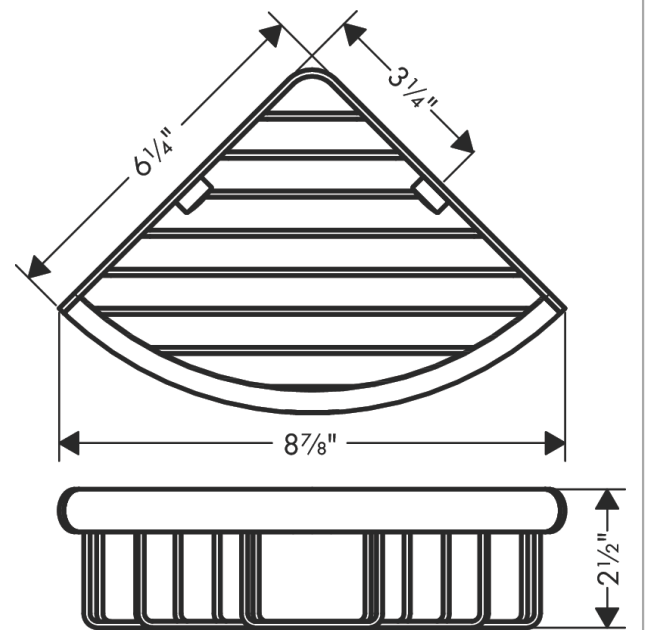

**Logis Universal  
Corner Shower Basket**

Finish: **chrome** Part no. : **41710000**

**Description**

**Features**

- Wall-mounted
- Metal holder
- With mounting material
- Concealed fastening
- Diameter of drilled hole: 0.23"

**Product image**

**Scale drawing**

**Logis Universal  
Corner Shower Basket**

Finish: **chrome** Part no. : **41710000**

**Exploded drawing**

Year of production: **>04/18**

**Logis Universal**  
**Corner Shower Basket**  
 Finish: **chrome** Part no. : **41710000**