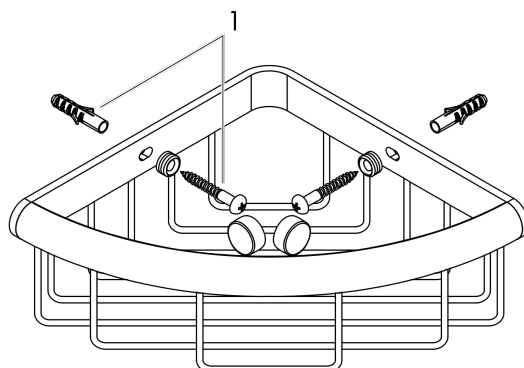

**Logis Universal  
Corner Shower Basket**

Finish: **chrome** Part no. : **41710000**

**Description**

**Features**

- Wall-mounted
- Metal holder
- With mounting material
- Concealed fastening
- Diameter of drilled hole: 0.23"

**Product image**

**Scale drawing**

**Logis Universal  
Corner Shower Basket**

Finish: **chrome** Part no. : **41710000**

**Exploded drawing**

Year of production: **>04/18**

**Logis Universal**  
**Corner Shower Basket**  
 Finish: **chrome** Part no. : **41710000**