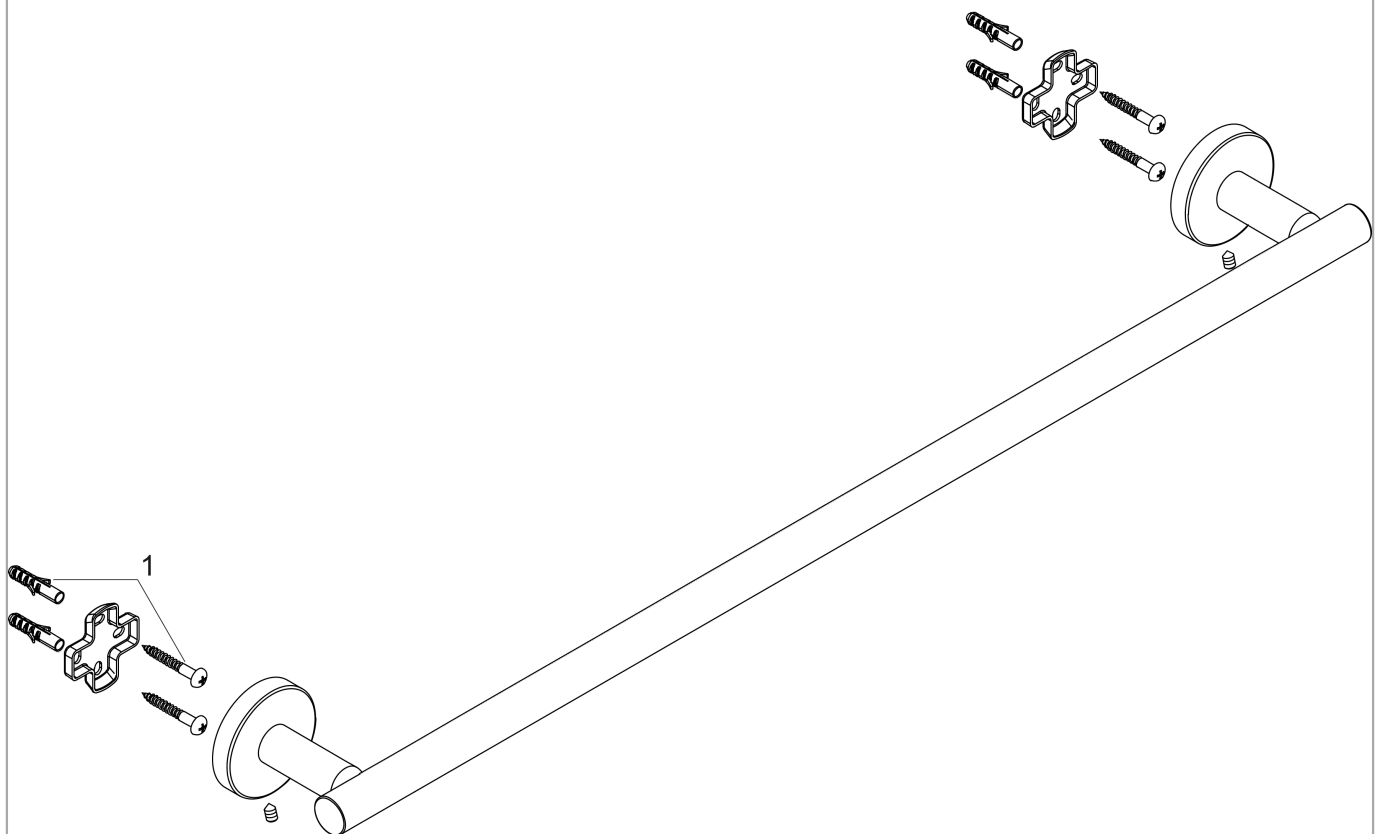

Logis Universal Towel Bar, 24"

Finish: **chrome** Part no. : **41716000**

Description

Features

- Wall-mounted
- Brass
- Metal holder
- With mounting material
- Diameter of drilled hole: 0.23"
- Concealed fastening

Product image

Scale drawing

**Logis Universal
Towel Bar, 24"**

Finish: **chrome** Part no. : **41716000**

Exploded drawing

Year of production: **>04/18**

**Logis Universal
Towel Bar, 24"**

Finish: **chrome** Part no. : **41716000**

Spare parts list

Year of production: >**04/18**

Pos.	Description	Part no.	PC	PU
1	mounting set	40915000	0	1