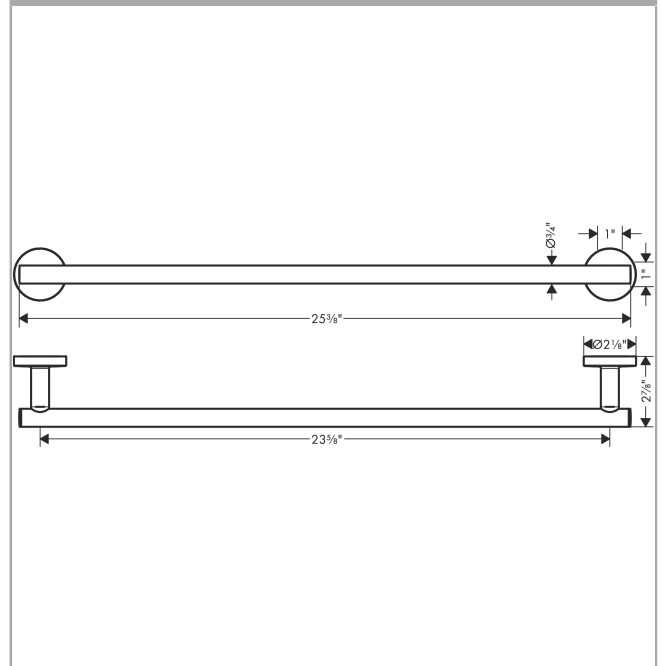

Logis Universal Towel Bar, 24"

Finish: **chrome** Part no. : **41716000**

Description

Features

- Wall-mounted
- Brass
- Metal holder
- With mounting material
- Diameter of drilled hole: 0.23"
- Concealed fastening

Product image

Scale drawing

**Logis Universal
Towel Bar, 24"**

Finish: **chrome** Part no. : **41716000**

Exploded drawing

Year of production: **>04/18**

**Logis Universal
Towel Bar, 24"**

Finish: **chrome** Part no. : **41716000**

Spare parts list

Year of production: >**04/18**

Pos.	Description	Part no.	PC	PU
1	mounting set	40915000	0	1