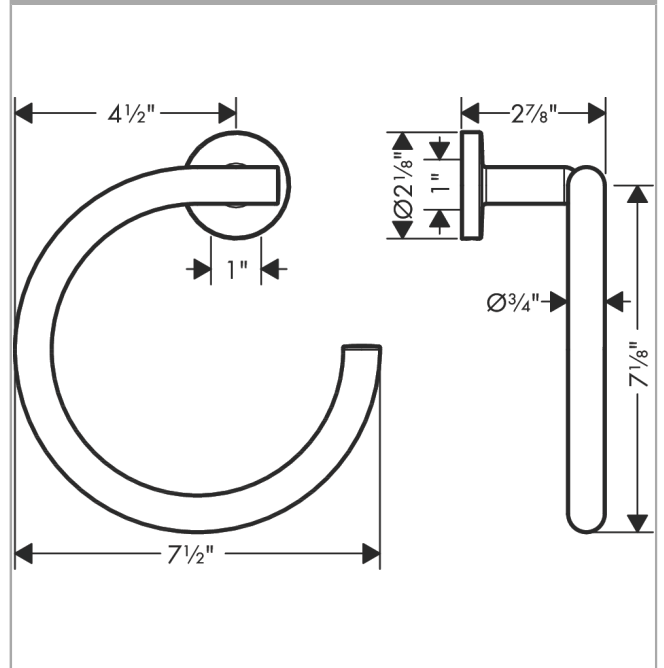

**Logis Universal
Towel Ring**

Finish: **chrome** Part no. : **41724000**

Description

Features

- Wall-mounted
- Brass
- Metal holder
- Fixed
- With mounting material
- Concealed fastening
- Drilling distance: 1.02"
- Diameter of drilled hole: 0.23"

Product image

Scale drawing

Logis Universal
Towel Ring

Finish: **chrome** Part no. : **41724000**

Exploded drawing

Year of production: >04/18

**Logis Universal
Towel Ring**

Finish: **chrome** Part no. : **41724000**

Spare parts list

Year of production: >**04/18**

Pos.	Description	Part no.	PC	PU
1	mounting set	40915000	0	1