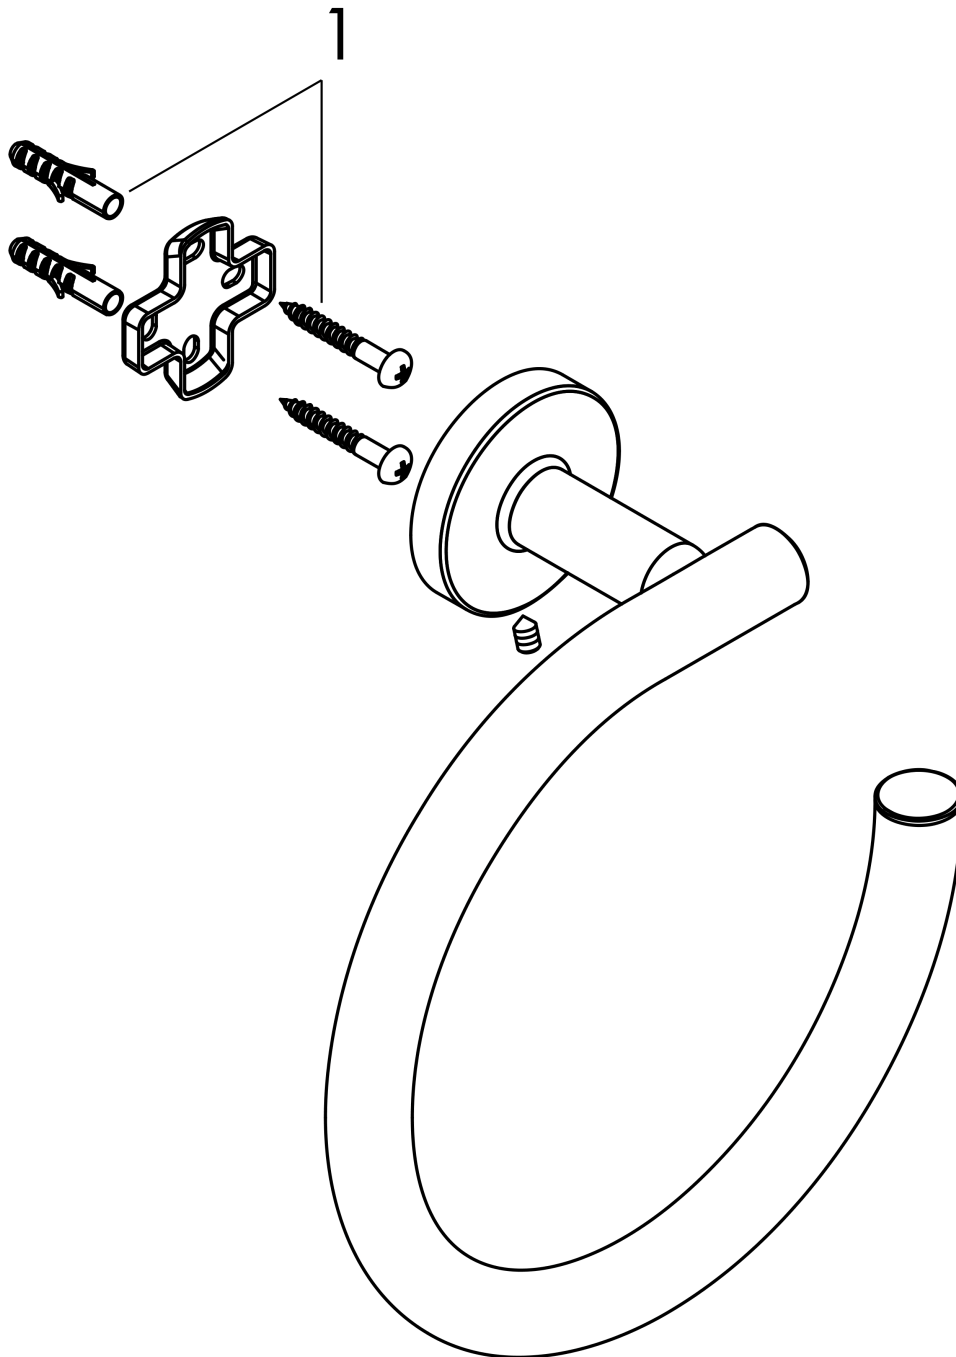

**Logis Universal
Towel Ring**

Finish: **chrome** Part no. : **41724000**

Description

Features

- Wall-mounted
- Brass
- Metal holder
- Fixed
- With mounting material
- Concealed fastening
- Drilling distance: 1.02"
- Diameter of drilled hole: 0.23"

Product image

Scale drawing

Logis Universal
Towel Ring

Finish: **chrome** Part no. : **41724000**

Exploded drawing

Year of production: >04/18

**Logis Universal
Towel Ring**

Finish: **chrome** Part no. : **41724000**

Spare parts list

Year of production: >**04/18**

Pos.	Description	Part no.	PC	PU
1	mounting set	40915000	0	1