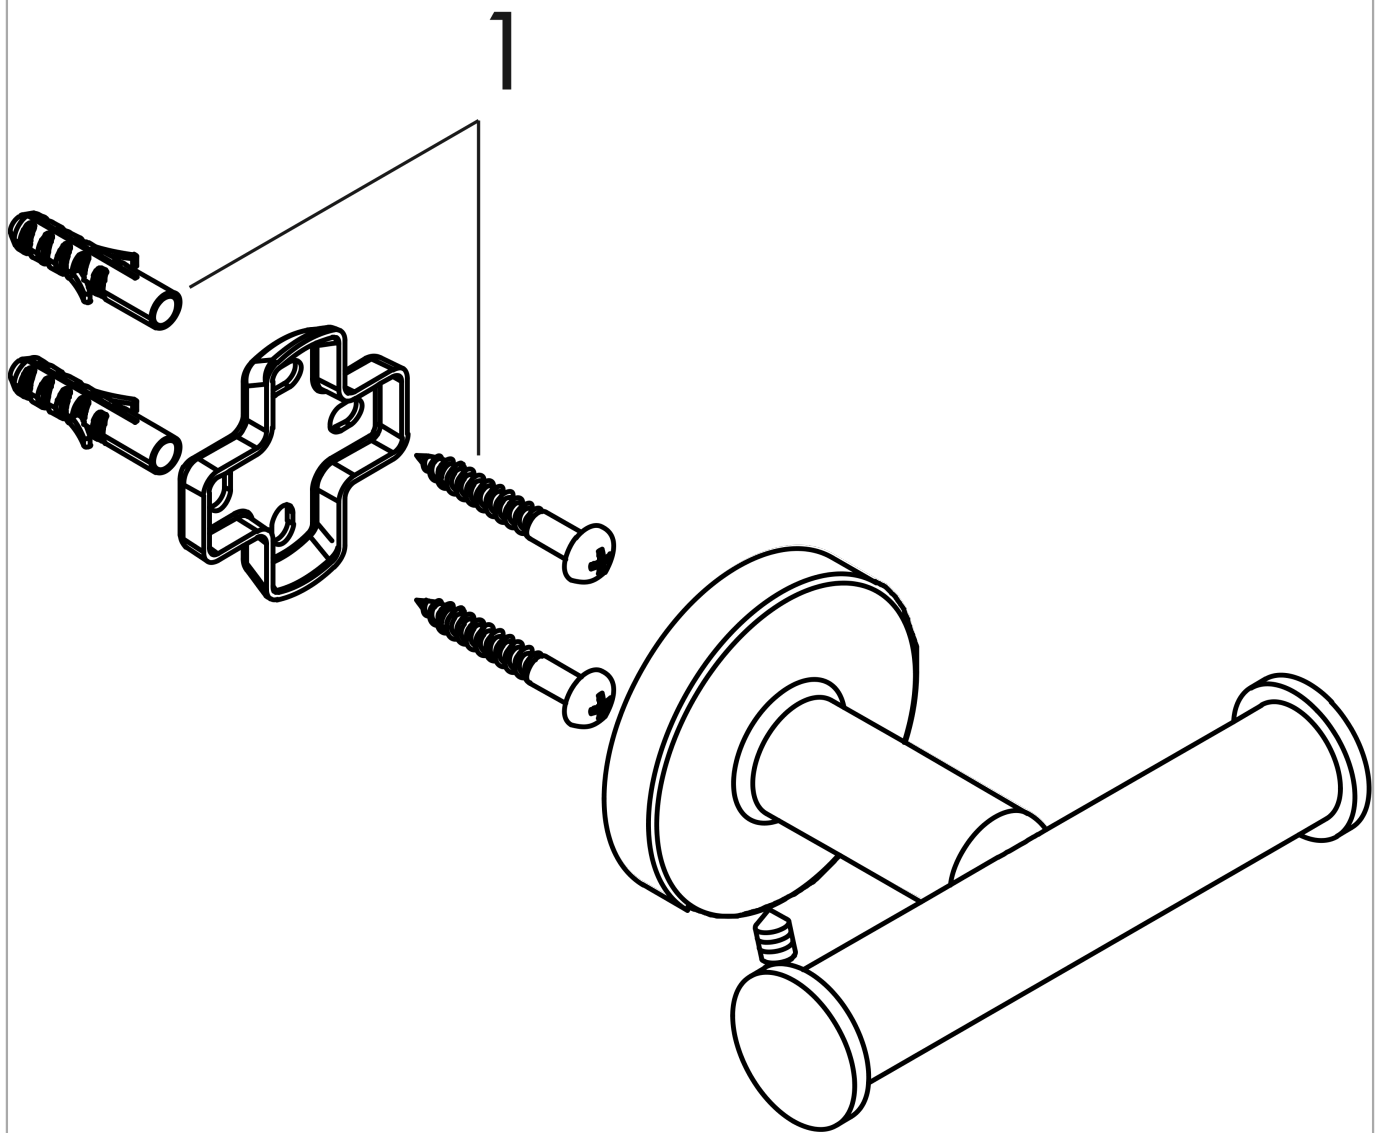

**Logis Universal
Dual Towel Hook**

Finish: **chrome** Part no. : **41725000**

Description

Features

- Wall-mounted
- Metal
- With mounting material
- Concealed fastening
- Diameter of drilled hole: 0.23"

Product image

Scale drawing

**Logis Universal
Dual Towel Hook**

Finish: **chrome** Part no. : **41725000**

Exploded drawing

Year of production: >04/18

**Logis Universal
Dual Towel Hook**

Finish: **chrome** Part no. : **41725000**

Spare parts list

Year of production: >**04/18**

Pos.	Description	Part no.	PC	PU
1	mounting set	40915000	0	1