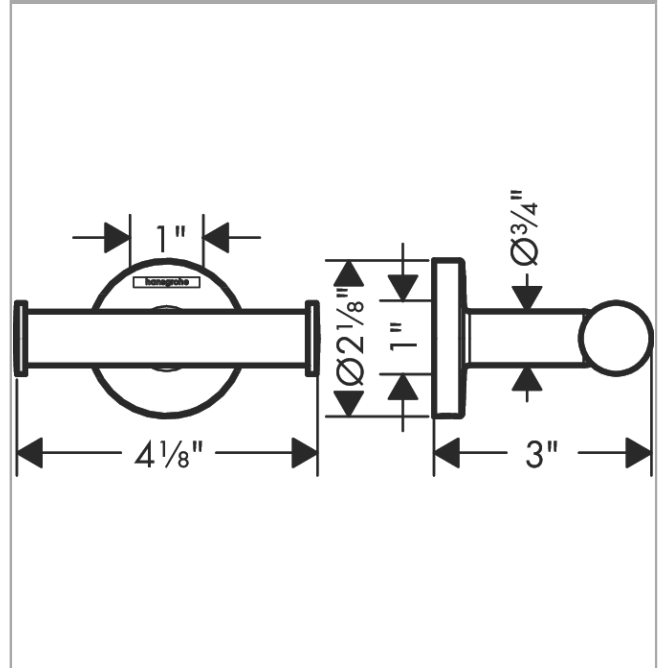

**Logis Universal
Dual Towel Hook**

Finish: **chrome** Part no. : **41725000**

Description

Features

- Wall-mounted
- Metal
- With mounting material
- Concealed fastening
- Diameter of drilled hole: 0.23"

Product image

Scale drawing

**Logis Universal
Dual Towel Hook**

Finish: **chrome** Part no. : **41725000**

Exploded drawing

Year of production: >04/18

**Logis Universal
Dual Towel Hook**

Finish: **chrome** Part no. : **41725000**

Spare parts list

Year of production: >**04/18**

Pos.	Description	Part no.	PC	PU
1	mounting set	40915000	0	1