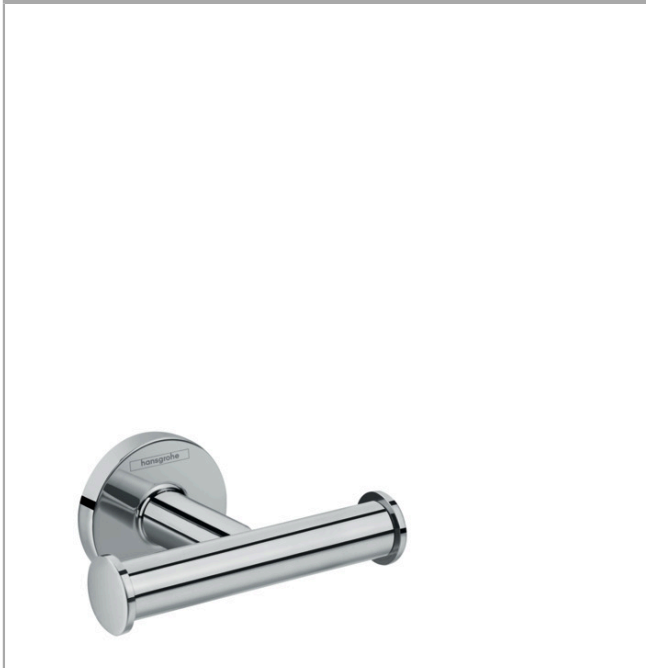

**Logis Universal
Dual Towel Hook**

Finish: **chrome** Part no. : **41725000**

Description

Features

- Wall-mounted
- Metal
- With mounting material
- Concealed fastening
- Diameter of drilled hole: 0.23"

Product image

Scale drawing

**Logis Universal
Dual Towel Hook**

Finish: **chrome** Part no. : **41725000**

Exploded drawing

Year of production: >04/18

**Logis Universal
Dual Towel Hook**

Finish: **chrome** Part no. : **41725000**