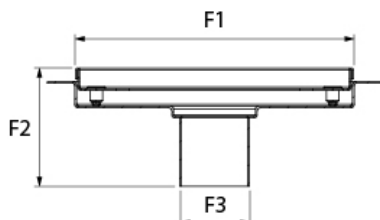

Unit : AD0_0_CL_16

CODE #	LENGTH	WIDTH	TICKNESS	WEIGHT
AD0606CLA16	6 7/8" 175 mm	6 7/8" 175 mm	7/8" 22 mm	0.6 lbs 0.3 kg
AD0606CLB16	6 7/8" 175 mm	6 7/8" 175 mm	7/8" 22 mm	0.5 lbs 0.2 kg
AD0606CLC16	6 7/8" 175 mm	6 7/8" 175 mm	7/8" 22 mm	1.8 lbs 0.8 kg
AD0808CLA16	10 1/8" 257 mm	10 1/8" 257 mm	7/8" 22 mm	1.1 lbs 0.5 kg
AD0808CLB16	10 1/8" 257 mm	10 1/8" 257 mm	7/8" 22 mm	0.9 lbs 0.4 kg
AD0808CLC16	10 1/8" 257 mm	10 1/8" 257 mm	7/8" 22 mm	2.8 lbs 1.3 kg
AD0606CLZ16	8 1/4" 210 mm	8 1/4" 210 mm	3 7/8" 98 mm	1.9 lbs 1.2 kg
AD0808CLZ16	10 1/8" 257 mm	10 1/4" 260 mm	3 5/8" 92 mm	2.7 lbs 1.2 kg

total number of box : 1

	E1	E2	F1	F2	F3
4"	3 3/4" 95 mm	5/8" 15mm	4" 102 mm	3 3/8" 86mm	Ø2" Ø51mm
6"	5 3/4" 146 mm		6" 152 mm		
8"	7 3/4" 197 mm		8" 203 mm		

Back to basics with our square drains. They provide an elegant option for your central drain and are offered in 6" and 8" for your convenience. Choose from 4 different grate styles to add a modern finishing touch to your shower floor.

- Allows a direct slope to the drip point,
- Installation in the center or on the sides of the base,
- 4 choices of grates,
- Strainer and hook included,
- Pre-installed protective membrane,
- Adjustability of the height of the grate according to the ceramic,
- Stainless steel 304

Grate drawing

Gutter rough-in drawing