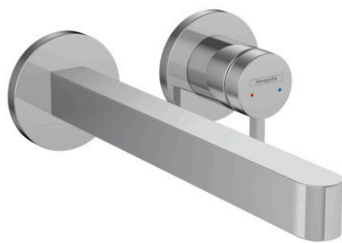

Finoris
Wall-Mounted Single-Handle Faucet Trim, 1.2 GPM
 Finish: **Chrome** Part no. : **76050001**

Description

Features

- Handle variant: Lever
- Spray modes: aerated spray
- Flow: 1.2 GPM (4.5 L/Min)
- Ceramic cartridge

Technology

Design awards

reddot winner 2021

Compliance / Sustainability

Product image

Scale drawing

Finoris
Wall-Mounted Single-Handle Faucet Trim, 1.2 GPM
 Finish: **Chrome** Part no. : **76050001**

Exploded drawing

Year of production: >11/21

Finoris
Wall-Mounted Single-Handle Faucet Trim, 1.2 GPM
 Finish: **Chrome** Part no. : **76050001**

Spare parts list

Year of production: >11/21

Pos.	Description	Part no.	PC	PU
1	handle	93986000	0	1
2	hollow set screw M5x5	98446000	0	1
3	sleeve	93989000	0	1
4	escutcheon for handle	93988000	0	1
5	washer	97600000	0	1
6	nut	94752000	0	1
7	O-ring 34x2	98383000	0	1
8	cartridge, assy	93760000	0	1
9	seal	93383000	0	1
10	adapter for cartridge	95634000	0	1
11	O-ring 26x2	98147000	0	1
12	spout 225 mm	93985000	0	1
13	hollow set screw M5x6	97768000	0	1
14	spray former	93973000	0	1
15	special tool	98987000	0	1
16	escutcheon for spout	93987000	0	1
17	connecting thread G½	95626000	0	1
18	O-ring 13x2	98128000	0	1
19	fixing set	97971000	0	1
20	extension set 25 mm for 13622180	31971000	0	1