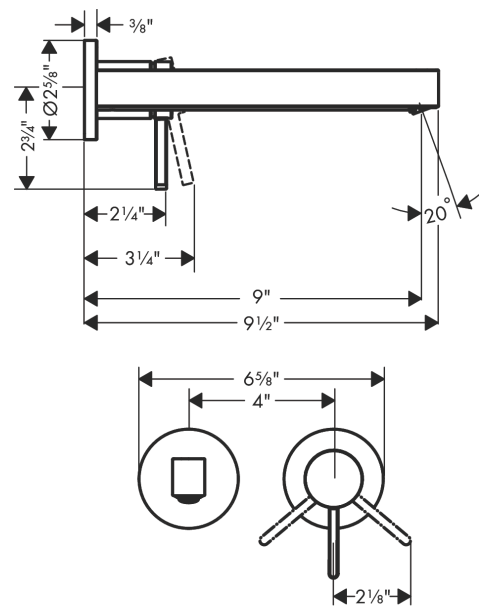

Finoris
Wall-Mounted Single-Handle Faucet Trim, 1.2 GPM
 Finish: **Chrome** Part no. : **76050001**

Description

Features

- Handle variant: Lever
- Spray modes: aerated spray
- Flow: 1.2 GPM (4.5 L/Min)
- Ceramic cartridge

Technology

Design awards

reddot winner 2021

Compliance / Sustainability

Product image

Scale drawing

Finoris
Wall-Mounted Single-Handle Faucet Trim, 1.2 GPM
 Finish: **Chrome** Part no. : **76050001**

Exploded drawing

Year of production: >11/21

Finoris
Wall-Mounted Single-Handle Faucet Trim, 1.2 GPM
 Finish: **Chrome** Part no. : **76050001**

Spare parts list

Year of production: >11/21

Pos.	Description	Part no.	PC	PU
1	handle	93986000	0	1
2	hollow set screw M5x5	98446000	0	1
3	sleeve	93989000	0	1
4	escutcheon for handle	93988000	0	1
5	washer	97600000	0	1
6	nut	94752000	0	1
7	O-ring 34x2	98383000	0	1
8	cartridge, assy	93760000	0	1
9	seal	93383000	0	1
10	adapter for cartridge	95634000	0	1
11	O-ring 26x2	98147000	0	1
12	spout 225 mm	93985000	0	1
13	hollow set screw M5x6	97768000	0	1
14	spray former	93973000	0	1
15	special tool	98987000	0	1
16	escutcheon for spout	93987000	0	1
17	connecting thread G½	95626000	0	1
18	O-ring 13x2	98128000	0	1
19	fixing set	97971000	0	1
20	extension set 25 mm for 13622180	31971000	0	1