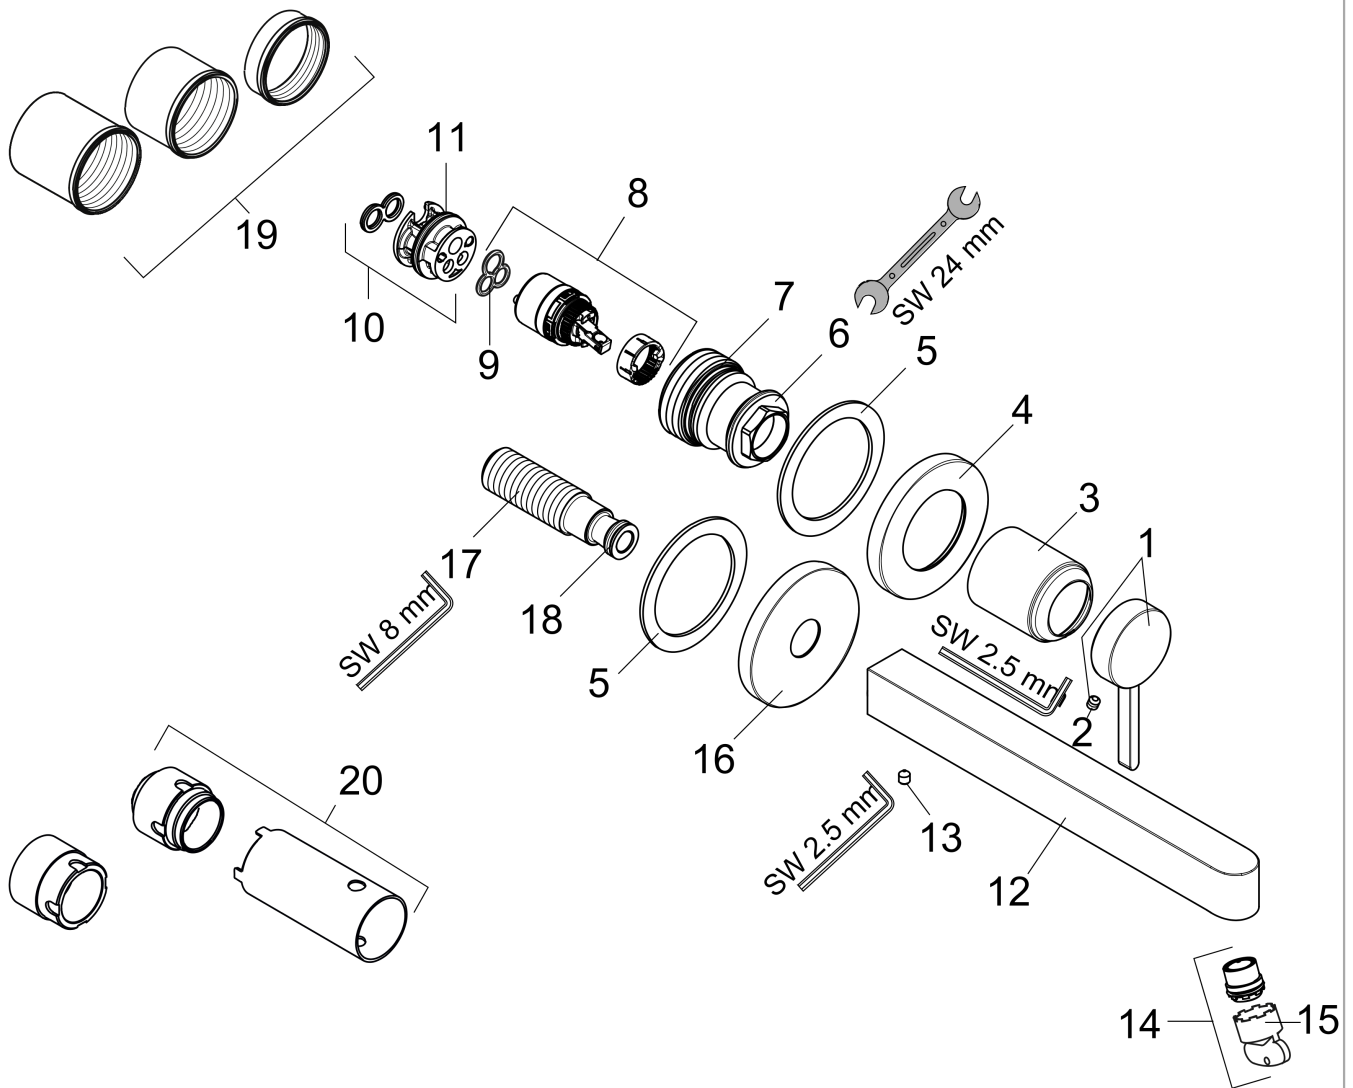

Finoris
Wall-Mounted Single-Handle Faucet Trim, 1.2 GPM
 Finish: **Chrome** Part no. : **76050001**

Description

Features

- Handle variant: Lever
- Spray modes: aerated spray
- Flow: 1.2 GPM (4.5 L/Min)
- Ceramic cartridge

Technology

Design awards

reddot winner 2021

Compliance / Sustainability

Product image

Scale drawing

Finoris
Wall-Mounted Single-Handle Faucet Trim, 1.2 GPM
 Finish: **Chrome** Part no. : **76050001**

Exploded drawing

Year of production: >11/21

Finoris
Wall-Mounted Single-Handle Faucet Trim, 1.2 GPM
 Finish: **Chrome** Part no. : **76050001**

Spare parts list

Year of production: >11/21

Pos.	Description	Part no.	PC	PU
1	handle	93986000	0	1
2	hollow set screw M5x5	98446000	0	1
3	sleeve	93989000	0	1
4	escutcheon for handle	93988000	0	1
5	washer	97600000	0	1
6	nut	94752000	0	1
7	O-ring 34x2	98383000	0	1
8	cartridge, assy	93760000	0	1
9	seal	93383000	0	1
10	adapter for cartridge	95634000	0	1
11	O-ring 26x2	98147000	0	1
12	spout 225 mm	93985000	0	1
13	hollow set screw M5x6	97768000	0	1
14	spray former	93973000	0	1
15	special tool	98987000	0	1
16	escutcheon for spout	93987000	0	1
17	connecting thread G½	95626000	0	1
18	O-ring 13x2	98128000	0	1
19	fixing set	97971000	0	1
20	extension set 25 mm for 13622180	31971000	0	1