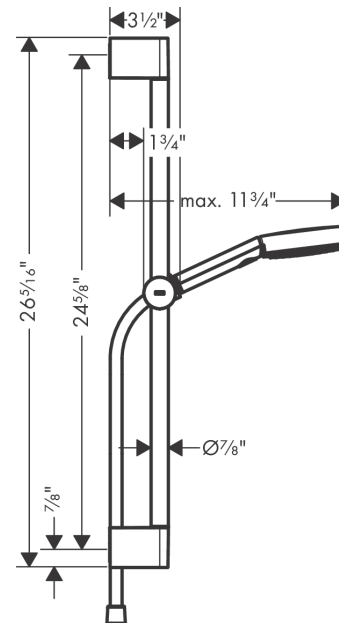

Pulsify Select S
Wallbar Set 105 3-Jet 24", 2.5 GPM
 Finish: **chrome** Part no. : **24161001**

Description

Features

- Consists of: Handshower, Slider, Wallbar, Handshower hose
- Spray modes: PowderRain, IntenseRain, Pulsating Massage
- Select button for comfortable alternation of spray modes
- Flow: 2.5 GPM (9.5 L/Min)
- Wall mounted: Fastens with screws
- Profile stand pipe: round
- Stand pipe: 26 5/8"
- Shower bar diameter: 7/8"
- Pivot connector prevents hose from tangling

Technology

Design awards

reddot winner 2021

Compliance / Sustainability

Product image

Scale drawing

Pulsify Select S
Wallbar Set 105 3-Jet 24", 2.5 GPM
 Finish: **chrome** Part no. : **24161001**

Exploded drawing

Year of production: >10/22

Pulsify Select S
Wallbar Set 105 3-Jet 24", 2.5 GPM
 Finish: **chrome** Part no. : **24161001**

Spare parts list

Year of production: >10/22

Pos.	Description	Part no.	PC	PU
1	cover	95217000	0	1
2	wall support	95218000	0	1
3	mounting set	96179000	0	1
4	support, assy	93517000	0	1
5	shower hose Isiflex'B 1,60 m	28276000	0	1
7	filter	92672000	0	1
8	seal	98058000	0	1