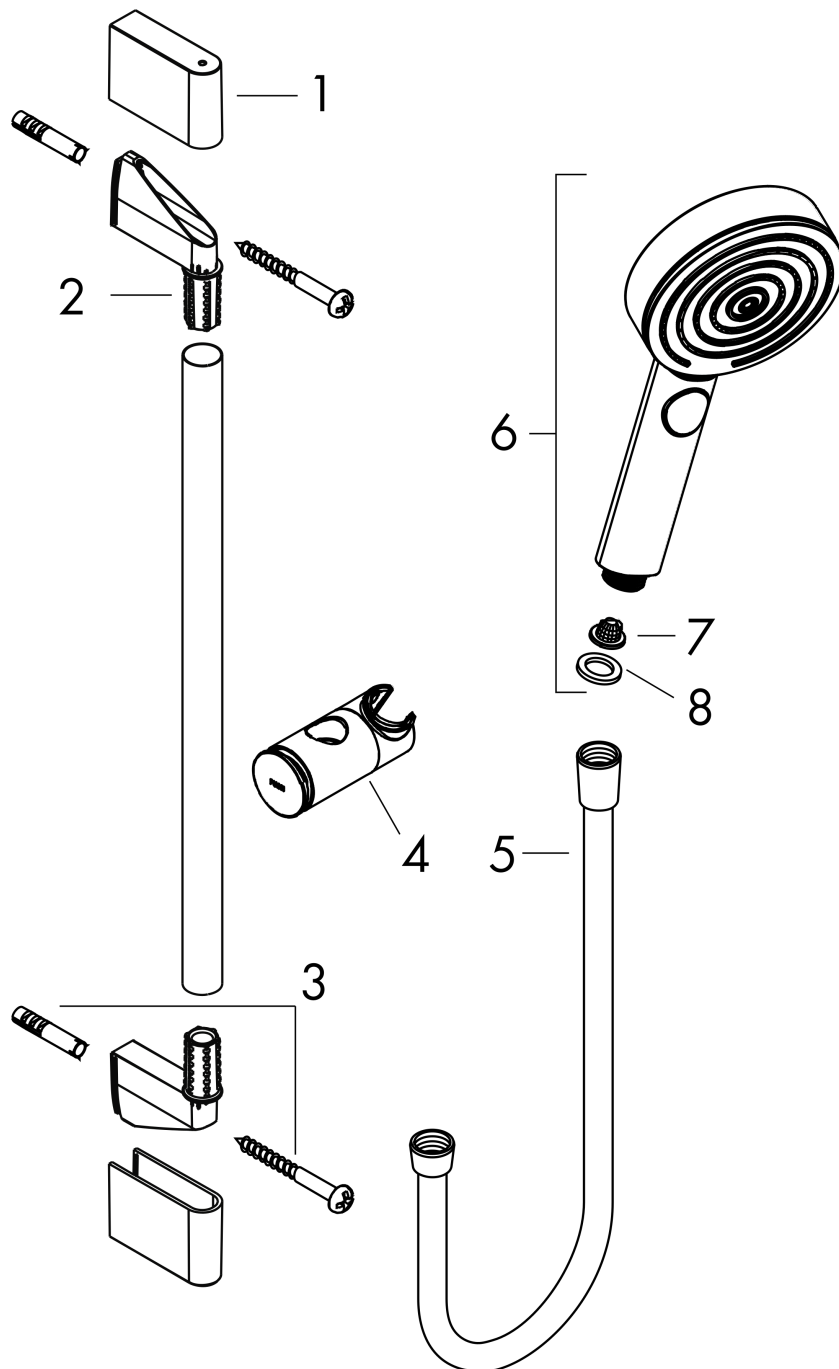

Pulsify Select S
Wallbar Set 105 3-Jet 24", 2.5 GPM
 Finish: **chrome** Part no. : **24161001**

Description

Features

- Consists of: Handshower, Slider, Wallbar, Handshower hose
- Spray modes: PowderRain, IntenseRain, Pulsating Massage
- Select button for comfortable alternation of spray modes
- Flow: 2.5 GPM (9.5 L/Min)
- Wall mounted: Fastens with screws
- Profile stand pipe: round
- Stand pipe: 26 5/8"
- Shower bar diameter: 7/8"
- Pivot connector prevents hose from tangling

Technology

Design awards

reddot winner 2021

Compliance / Sustainability

Product image

Scale drawing

Pulsify Select S
Wallbar Set 105 3-Jet 24", 2.5 GPM
 Finish: **chrome** Part no. : **24161001**

Exploded drawing

Year of production: >10/22

Pulsify Select S
Wallbar Set 105 3-Jet 24", 2.5 GPM
 Finish: **chrome** Part no. : **24161001**

Spare parts list

Year of production: >10/22

Pos.	Description	Part no.	PC	PU
1	cover	95217000	0	1
2	wall support	95218000	0	1
3	mounting set	96179000	0	1
4	support, assy	93517000	0	1
5	shower hose Isiflex'B 1,60 m	28276000	0	1
7	filter	92672000	0	1
8	seal	98058000	0	1