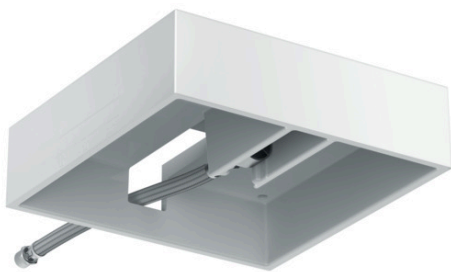

Raindance E
Rough, Showerhead 400 Square 1-Jet
 Finish: Part no. : **26254181**

Description

Features
 · 1/2" NPT

Compliance / Sustainability

Product image

Scale drawing

Raindance E
Rough, Showerhead 400 Square 1-Jet
 Finish: Part no. : **26254181**

Exploded drawing

Year of production: >03/18

Raindance E
Rough, Showerhead 400 Square 1-Jet
 Finish: Part no. : **26254181**

Spare parts list

Year of production: >03/18

Pos.	Description	Part no.	PC	PU
1	mounting kit	97722000	0	1
2	connection hose 600 mm G½ x G½	25928000	0	1