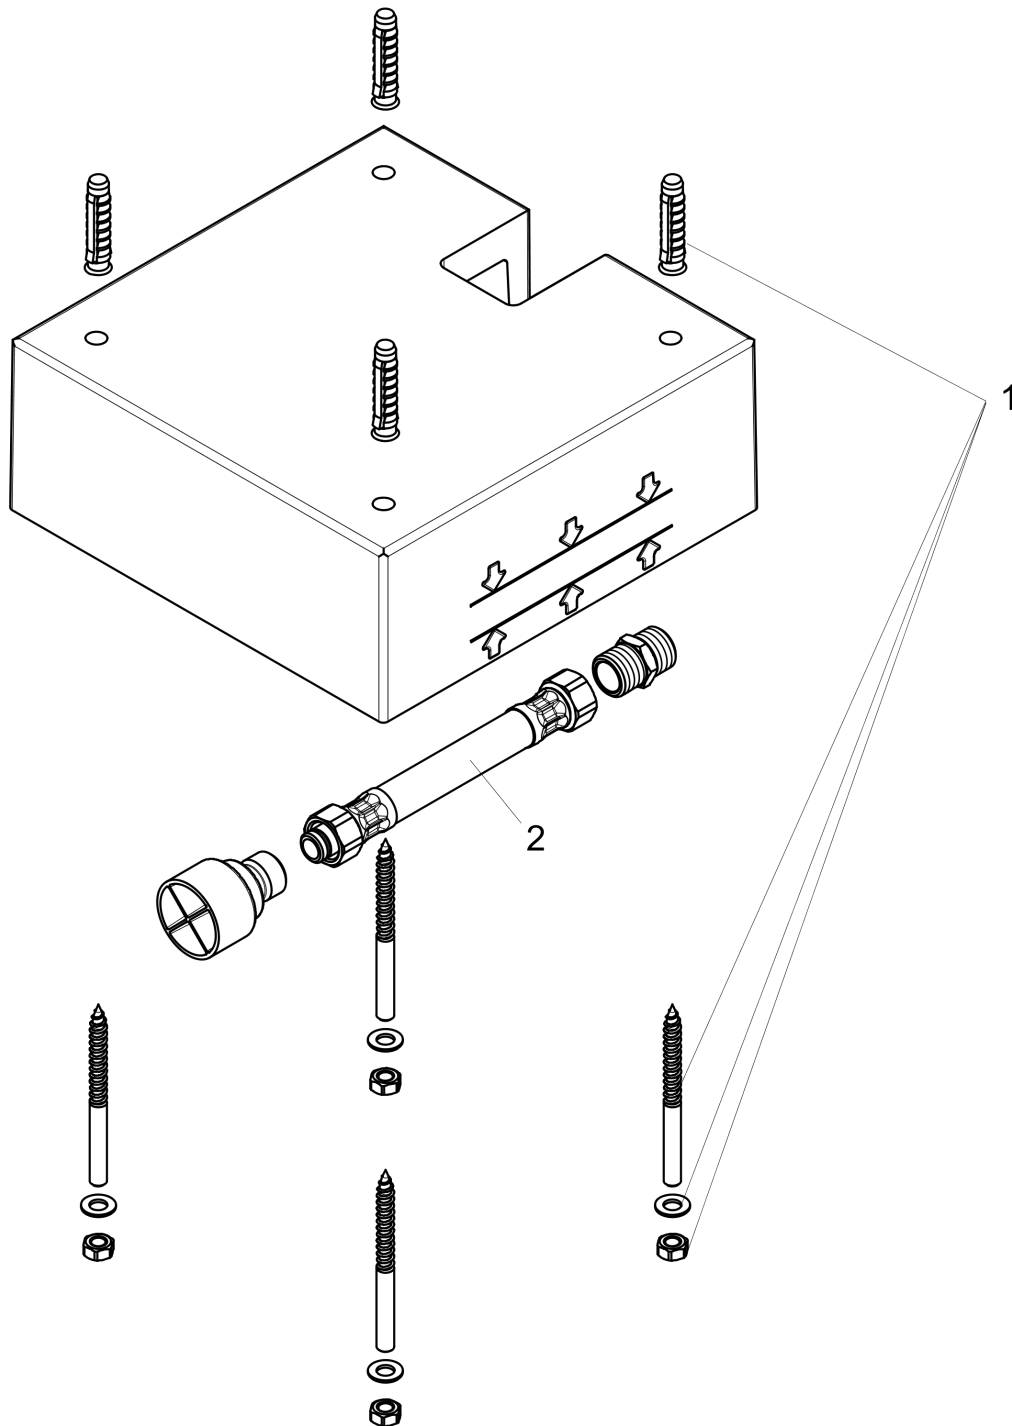

Raindance E
Rough, Showerhead 400 Square 1-Jet
 Finish: Part no. : **26254181**

Description

Features
 · 1/2" NPT

Compliance / Sustainability

Product image

Scale drawing

Raindance E
Rough, Showerhead 400 Square 1-Jet
 Finish: Part no. : **26254181**

Exploded drawing

Year of production: >03/18

Raindance E
Rough, Showerhead 400 Square 1-Jet
 Finish: Part no. : **26254181**

Spare parts list

Year of production: >03/18

Pos.	Description	Part no.	PC	PU
1	mounting kit	97722000	0	1
2	connection hose 600 mm G½ x G½	25928000	0	1