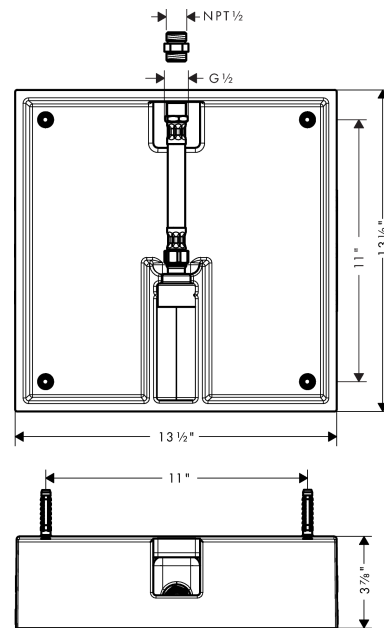

Raindance E
Rough, Showerhead 400 Square 1-Jet
 Finish: Part no. : **26254181**

Description

Features
 · 1/2" NPT

Compliance / Sustainability

Product image

Scale drawing

Raindance E
Rough, Showerhead 400 Square 1-Jet
 Finish: Part no. : **26254181**

Exploded drawing

Year of production: >03/18

Raindance E
Rough, Showerhead 400 Square 1-Jet
 Finish: Part no. : **26254181**

Spare parts list

Year of production: >03/18

Pos.	Description	Part no.	PC	PU
1	mounting kit	97722000	0	1
2	connection hose 600 mm G½ x G½	25928000	0	1