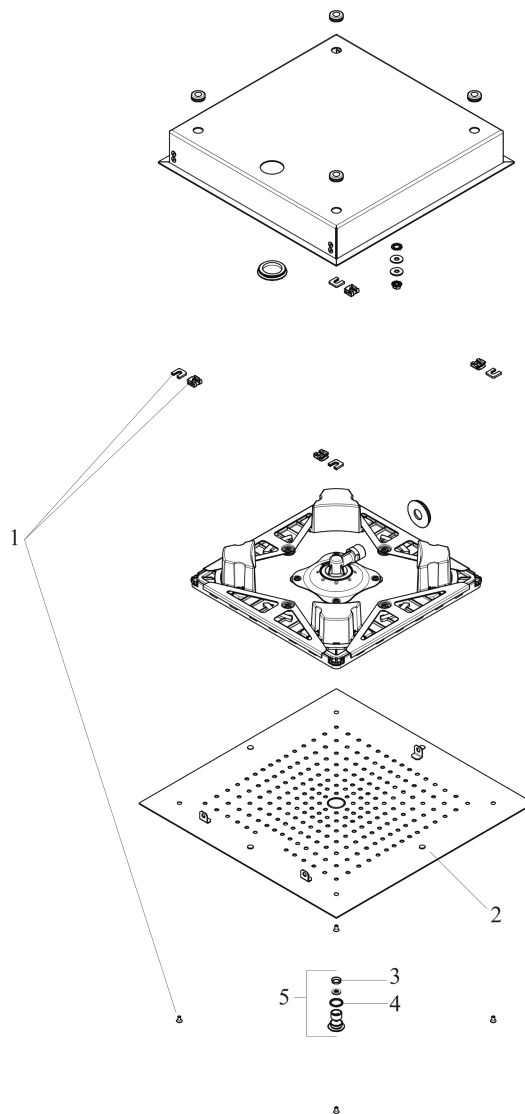

**Raindance E**  
**Showerhead 400 Square 1-Jet Trim, 1.8 GPM**  
 Finish: **chrome** Part no. : **26255001**

**Description**

**Features**

- Shower head size: 15.74" x 15.74"
- Spray modes: Rain
- Spray face finish: Fully-finished matching spray face
- Flow: 1.8 GPM (6.8 L/Min)
- Spray face removable for cleaning
- Connection type: basic set
- Does not include: Rough

**Technology**

**Compliance / Sustainability**

**Product image**

**Scale drawing**

**Raindance E**  
**Showerhead 400 Square 1-Jet Trim, 1.8 GPM**  
 Finish: **chrome** Part no. : **26255001**

Exploded drawing

Year of production: >03/18

**Raindance E**  
**Showerhead 400 Square 1-Jet Trim, 1.8 GPM**  
 Finish: **chrome** Part no. : **26255001**

**Spare parts list**

Year of production: >03/18

Pos.	Description	Part no.	PC	PU
1	mounting set	92804000	0	1
2	spray body	93239000	0	1
3	filter	93128000	0	1
4	O-ring 15x2	98163000	0	1
5	air jet (Eco)	94604001	0	1