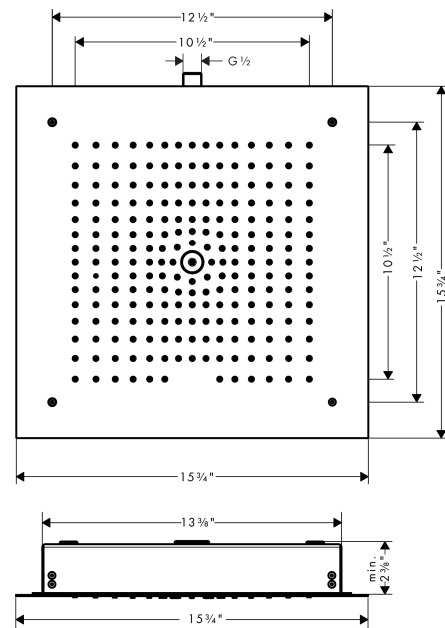

**Raindance E**  
**Showerhead 400 Square 1-Jet Trim, 1.8 GPM**  
 Finish: **chrome** Part no. : **26255001**

**Description**

**Features**

- Shower head size: 15.74" x 15.74"
- Spray modes: Rain
- Spray face finish: Fully-finished matching spray face
- Flow: 1.8 GPM (6.8 L/Min)
- Spray face removable for cleaning
- Connection type: basic set
- Does not include: Rough

**Technology**

**Compliance / Sustainability**

**Product image**

**Scale drawing**

**Raindance E**  
**Showerhead 400 Square 1-Jet Trim, 1.8 GPM**  
 Finish: **chrome** Part no. : **26255001**

Exploded drawing

Year of production: >03/18

**Raindance E**  
**Showerhead 400 Square 1-Jet Trim, 1.8 GPM**  
 Finish: **chrome** Part no. : **26255001**

**Spare parts list**

Year of production: >03/18

Pos.	Description	Part no.	PC	PU
1	mounting set	92804000	0	1
2	spray body	93239000	0	1
3	filter	93128000	0	1
4	O-ring 15x2	98163000	0	1
5	air jet (Eco)	94604001	0	1