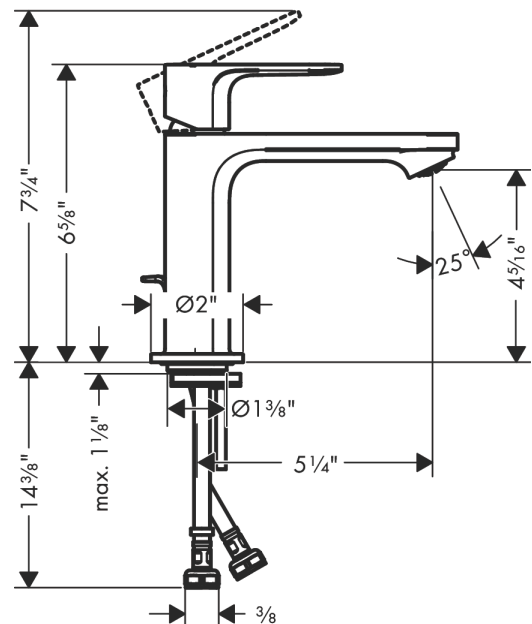

Rebris S
Single-Hole Faucet 110 with Pop-Up Drain
 Finish: **chrome** Part no. : **72517001**

Description

Features

- Consists of: Single-handle faucet, Pop-up assembly
- Spout height: 4 Inch
- Handle variant: Lever
- Spray modes: aerated spray
- Flow: 1.2 GPM (4.5 L/Min)
- Ceramic cartridge
- Includes pop-up drain

Technology

Design awards

reddot winner 2022

Compliance / Sustainability

Product image

Scale drawing

Rebris S
Single-Hole Faucet 110 with Pop-Up Drain
 Finish: **chrome** Part no. : **72517001**

Exploded drawing

Year of production: >01/23

Rebris S
Single-Hole Faucet 110 with Pop-Up Drain
 Finish: **chrome** Part no. : **72517001**

Spare parts list

Year of production: >01/23

Pos.	Description	Part no.	PC	PU
1	handle	94642000	0	1
2	hollow set screw M6x10 DIN 916	96029000	0	1
3	screw cover	95704000	0	1
4	flange	98863000	0	1
5	nut	98864000	0	1
6	O-ring 24x2	98388000	0	1
7	O-ring 27x1,5	92527000	0	1
8	O-ring 25x1,5	98146000	0	1
9	cartridge, assy	95973001	0	1
10	adapter for cartridge	98866000	0	1
11	O-ring 23x2	98398000	0	1
12	aerator M24x1 (5 l/min)	94364000	0	1
13	seal Ø 42	98722000	0	1
14	fixing set	96016000	0	1
15	screw M8 x 68	97736000	0	1
16	pull rod	96657000	0	1
17	connection hose 23½" M8x0,75 3/8"	96556001	0	1
18	O-ring 6,6x1,6	93019000	0	1
a	pop up waste	88509000	0	1