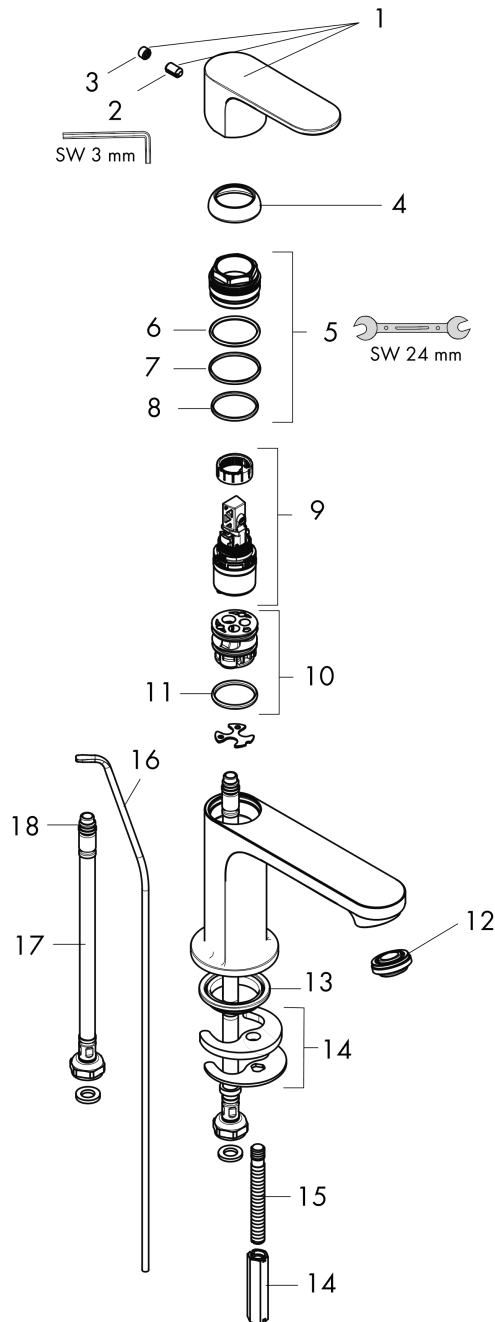

Rebris S
Single-Hole Faucet 110 with Pop-Up Drain
 Finish: **chrome** Part no. : **72517001**

Description

Features

- Consists of: Single-handle faucet, Pop-up assembly
- Spout height: 4 Inch
- Handle variant: Lever
- Spray modes: aerated spray
- Flow: 1.2 GPM (4.5 L/Min)
- Ceramic cartridge
- Includes pop-up drain

Technology

Design awards

reddot winner 2022

Compliance / Sustainability

Product image

Scale drawing

Rebris S
Single-Hole Faucet 110 with Pop-Up Drain
 Finish: **chrome** Part no. : **72517001**

Exploded drawing

Year of production: >01/23

Rebris S
Single-Hole Faucet 110 with Pop-Up Drain
 Finish: **chrome** Part no. : **72517001**

Spare parts list

Year of production: >01/23

Pos.	Description	Part no.	PC	PU
1	handle	94642000	0	1
2	hollow set screw M6x10 DIN 916	96029000	0	1
3	screw cover	95704000	0	1
4	flange	98863000	0	1
5	nut	98864000	0	1
6	O-ring 24x2	98388000	0	1
7	O-ring 27x1,5	92527000	0	1
8	O-ring 25x1,5	98146000	0	1
9	cartridge, assy	95973001	0	1
10	adapter for cartridge	98866000	0	1
11	O-ring 23x2	98398000	0	1
12	aerator M24x1 (5 l/min)	94364000	0	1
13	seal Ø 42	98722000	0	1
14	fixing set	96016000	0	1
15	screw M8 x 68	97736000	0	1
16	pull rod	96657000	0	1
17	connection hose 23½" M8x0,75 3/8"	96556001	0	1
18	O-ring 6,6x1,6	93019000	0	1
a	pop up waste	88509000	0	1