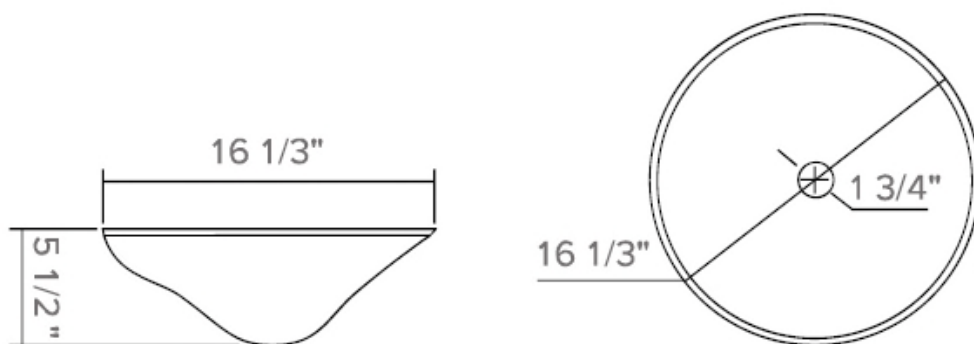

CORALLO

Height: 5 1/2"

Diameter: 16 1/3"

Thickness: 1/2"

Standard 1 3/4" drain opening

BAGNO ITALIA