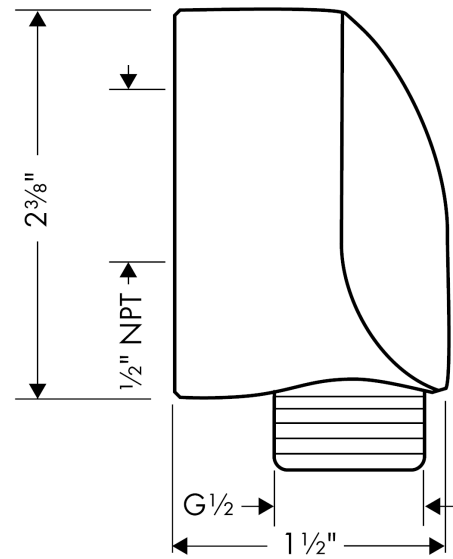

Scale drawing