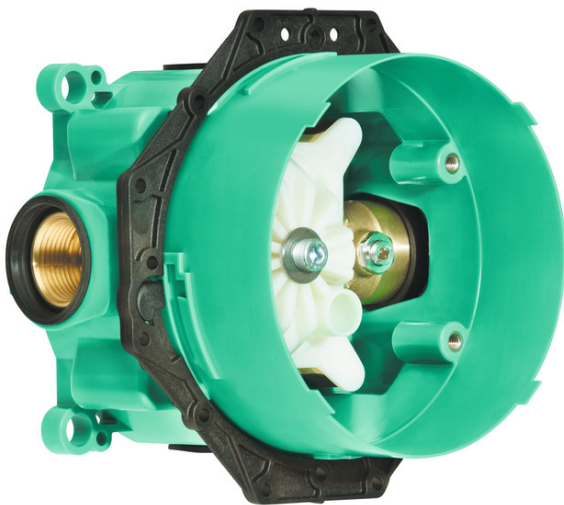

iBox Universal Plus Rough with Service Stops, 3/4"

Finishes : n.a. Part no. : 01850181

Description

Features

- Adjustable installation flange
- Wall seal
- Includes 3/4" plug
- 3/4" NPT
- 180° rotationally-symmetric installation

Optional accessories

- Installation Set, iBox Universal Plus Rough (#96615XXX)
- 1" Extension Kit, iBox Universal Plus Rough (#13595XXX)

Item details

Compliance

Product image