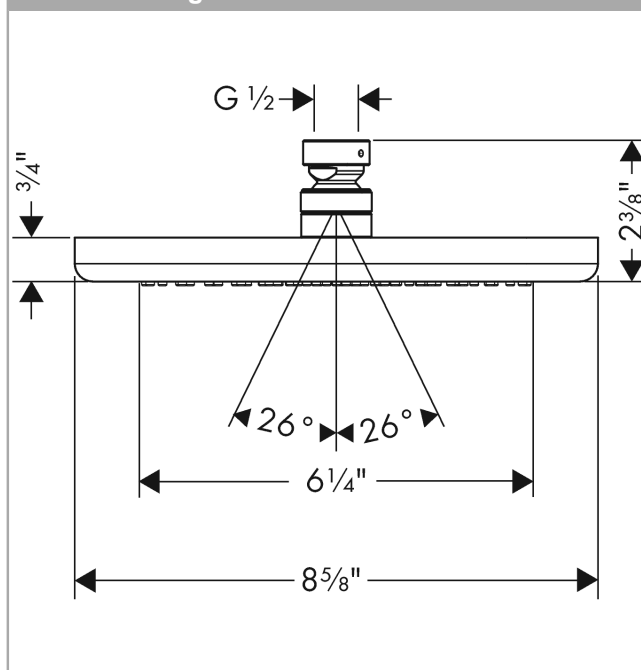

Scale drawing