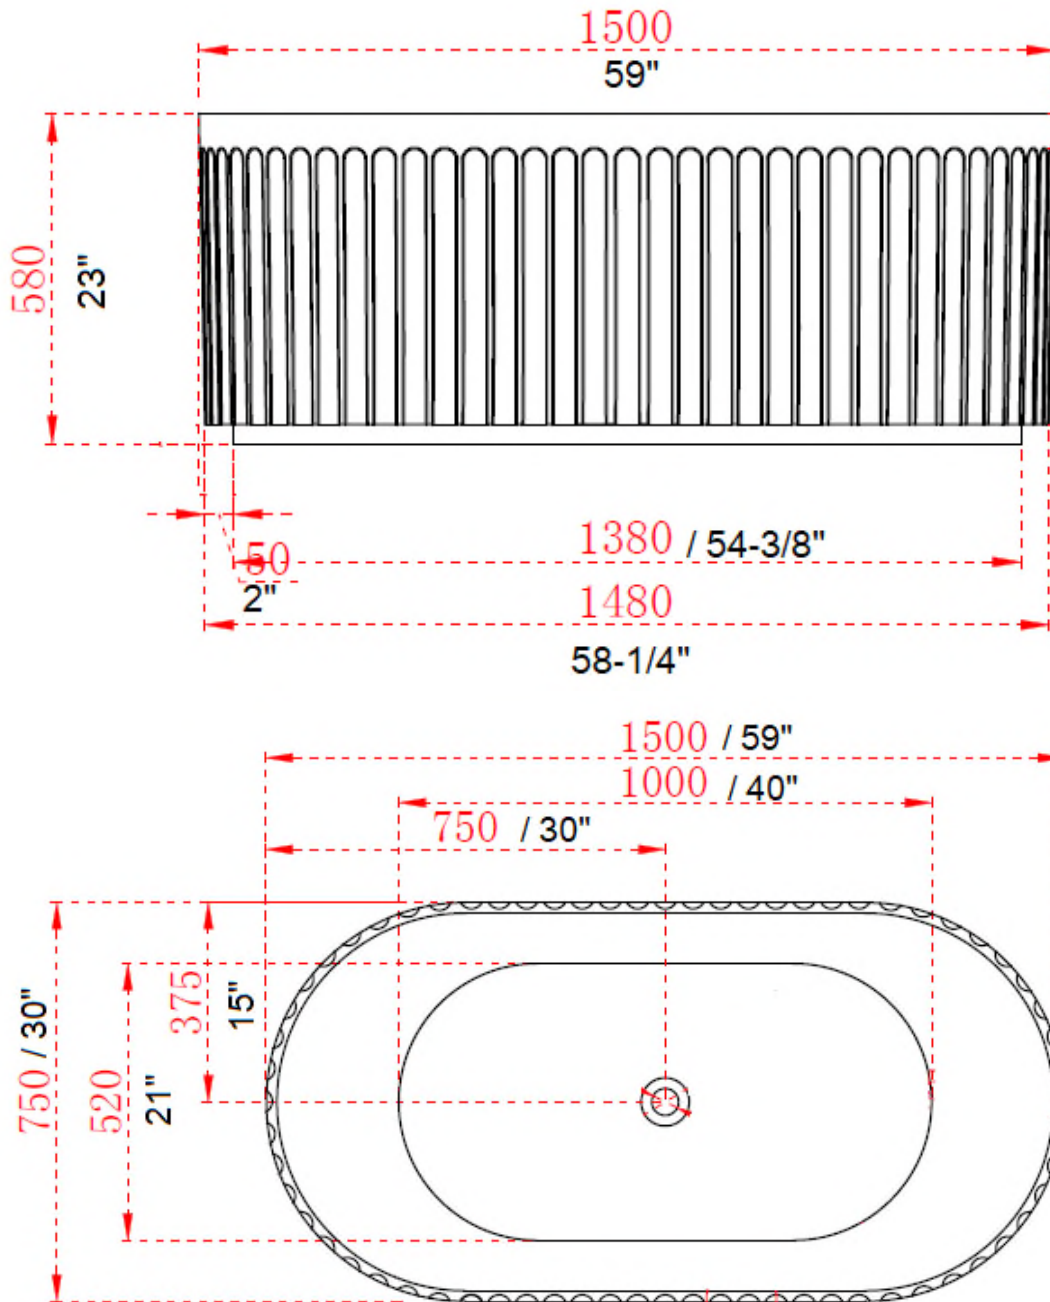

MAESTRO – 59"

Freestanding Tub

MAESTRO – 67"

Freestanding Tub