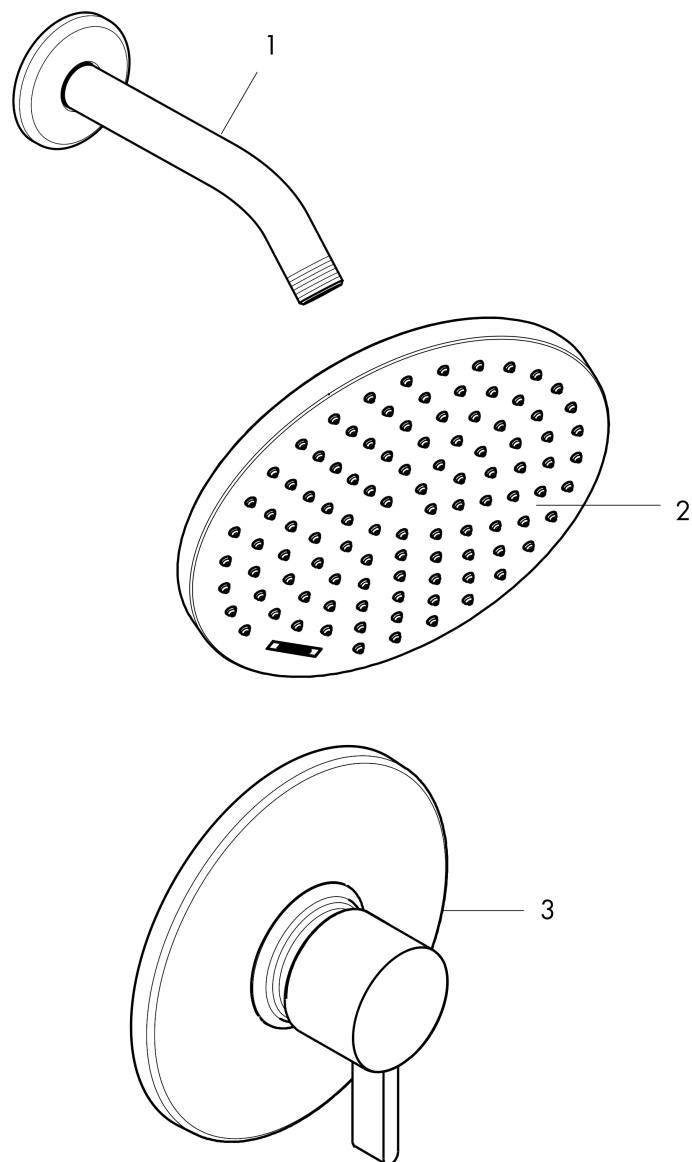

### Features

- Consists of: Showerhead, Showerarm, Pressure balance trim
- Spray modes: Rain
- Ball-joint: Showerhead angle adjustable
- Flow: 2.5 GPM (9.5 L/Min)

## Product image

## Scale drawing

**Vernis Blend**  
**Pressure Balance Shower Set, 2.5 GPM**  
 Finish: **chrome** Part no. : **04952000**

Exploded drawing

Year of production: >06/22

**Vernis Blend**  
**Pressure Balance Shower Set, 2.5 GPM**  
 Finish: **chrome** Part no. : **04952000**

**Spare parts list**

Year of production: >06/22

Pos.	Description	Part no.	PC	PU
1	shower arm	04186003	0	1
2	head shower	26271001	0	1
3	Finish set	04233000	0	1
a	base body	01850181	0	1
b	extension 22 mm (Ø 170 mm)	13596000	0	1