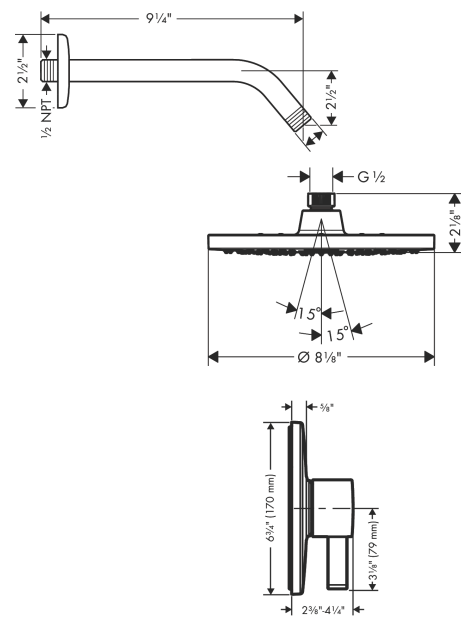

Vernis Blend
Pressure Balance Shower Set, 2.5 GPM
Finish: **chrome** Part no. : **04952000**

Description

Features

- Consists of: Showerhead, Showerarm, Pressure balance trim
- Spray modes: Rain
- Ball-joint: Showerhead angle adjustable
- Flow: 2.5 GPM (9.5 L/Min)

Technology

Compliance / Sustainability

Product image

Scale drawing