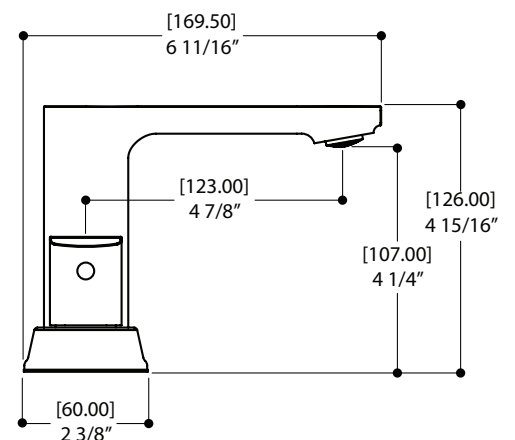

## SPECS AT LARGE

Overall spout projection: 6 11/16"  
CC spout projection: 4 7/8"  
Total faucet height: 4 15/16"

Flow rate: 1.75 gpm  
Mounting hole: 1 3/8"  
Counter depth: 1 3/8"

Aquabraxs cannot be held responsible for any technical or typographical errors or omissions contained within this document and reserves the right to make changes without prior notice.