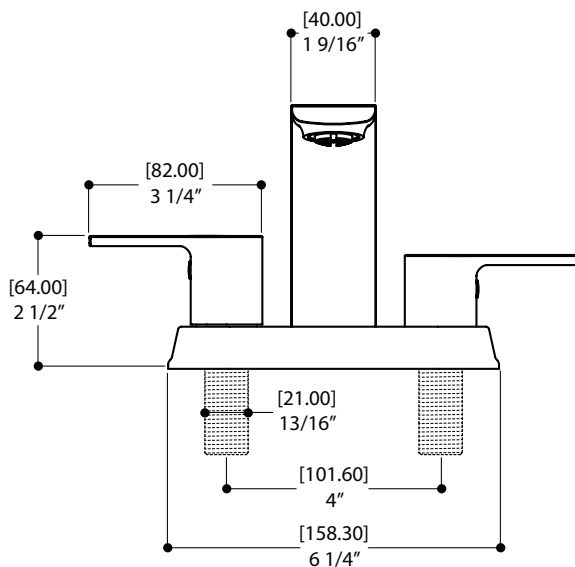

## FEATURES

Solid brass construction  
Crystal clear water flow  
Levers all metal  
Press pop-up drain with overflow included  
1/2" connection

## SPECS AT LARGE

Overall spout projection: 6 11/16"  
CC spout projection: 4 7/8"  
Total faucet height: 4 15/16"

Flow rate: 1.75 gpm  
Mounting hole: 1 3/8"  
Counter depth: 1 3/8"

Aquabraxs cannot be held responsible for any technical or typographical errors or omissions contained within this document and reserves the right to make changes without prior notice.