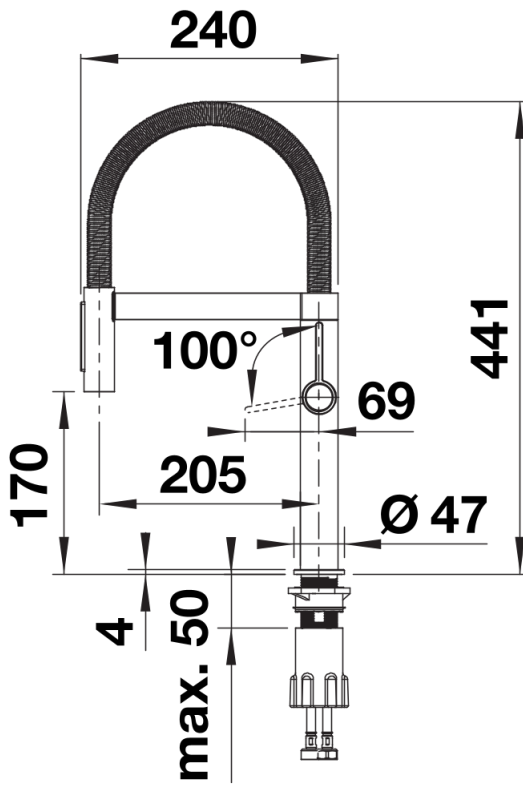

## Scope of supply

---

- 180° swivel spout for greater reach
- Ø 35 mm tap hole required
- With ceramic disk cartridge
- Easy and fast professional mixer tap installation with the BLANCOLock
- Metal sheathed spray-hose
- Flexible connection pipes with a length of 950mm and  $\frac{3}{8}$  in. nut for particularly easy and secure installation
- Stabilisation plate to increase the stability of the tap when fitted in stainless steel sinks

## Swivel range

Side view hand gear 2D

Side view