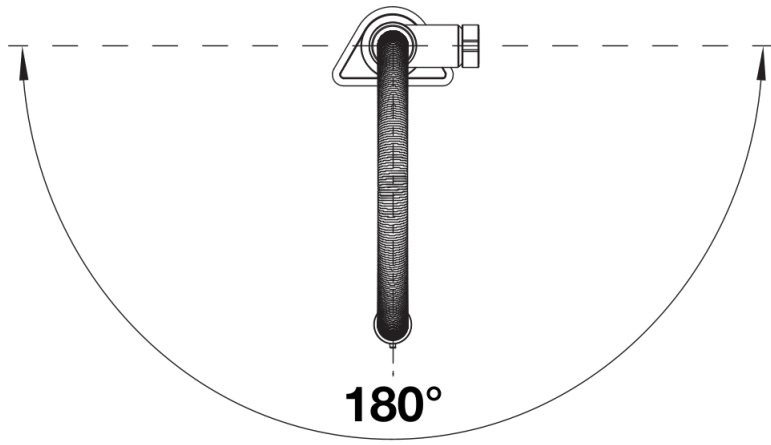

### Benefits

---

- Iconic mixer tap combining exquisite design with semi-professionality
- Flexible metallic hose provides optimal range of motion
- Dual spray and integrated flow stop: easy switch between aerated soft stream and powerful highest spray functionality
- Comfortable locking of the hose with a hidden magnet holder
- Ideal in combination with wall cabinets
- Available in a variety of beautiful finishes
- 1.5 GPM (Gallons Per Minute) flow rate

## Scope of supply

---

- 180° swivel spout for greater reach
- Ø 35 mm tap hole required
- With ceramic disk cartridge
- Easy and fast professional mixer tap installation with the BLANCOLock
- Metal sheathed spray-hose
- Flexible connection pipes with a length of 950mm and  $\frac{3}{8}$  in. nut for particularly easy and secure installation
- Stabilisation plate to increase the stability of the tap when fitted in stainless steel sinks

## Swivel range

Side view hand gear 2D

Side view