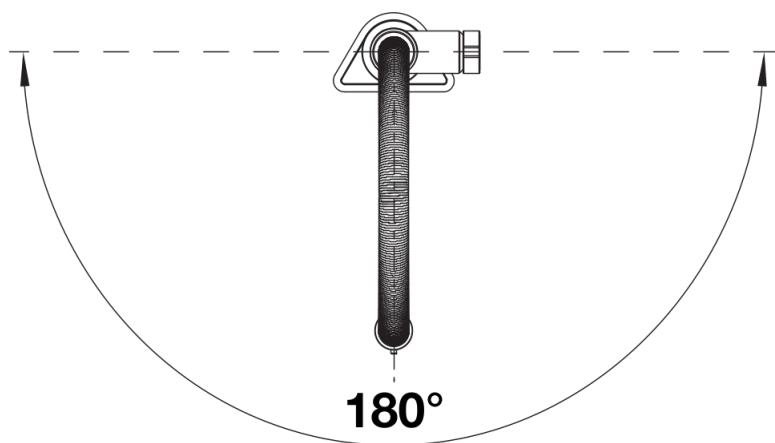

### Benefits

---

- Iconic mixer tap combining exquisite design with semi-professionality
- Flexible metallic hose provides optimal range of motion
- Dual spray and integrated flow stop: easy switch between aerated soft stream and powerful highest spray functionality
- Comfortable locking of the hose with a hidden magnet holder
- Ideal in combination with wall cabinets
- Available in a variety of beautiful finishes
- 1.5 GPM (Gallons Per Minute) flow rate

## Scope of supply

---

- 180° swivel spout for greater reach
- Ø 35 mm tap hole required
- With ceramic disk cartridge
- Easy and fast professional mixer tap installation with the BLANCOLock
- Metal sheathed spray-hose
- Flexible connection pipes with a length of 950mm and  $\frac{3}{8}$  in. nut for particularly easy and secure installation
- Stabilisation plate to increase the stability of the tap when fitted in stainless steel sinks

## Swivel range

Side view hand gear 2D

Side view