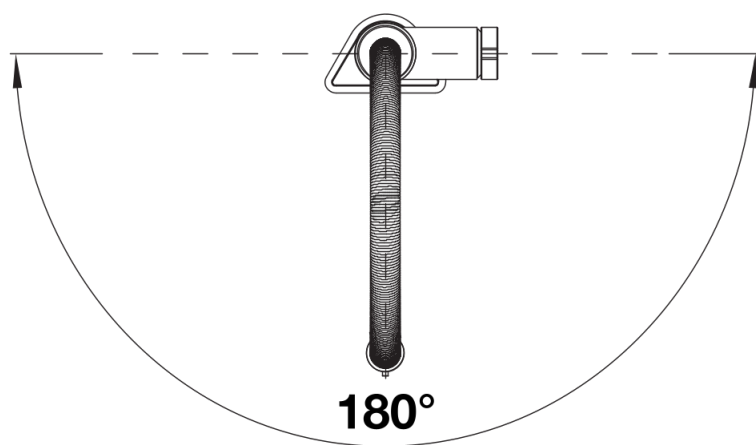

### Benefits

---

- Iconic mixer tap combining exquisite design with semi-pro functionality
- High arch and flexible metallic hose provide optimal range of motion
- Dual spray: easy switch between clear spray and powerful shower for highest functionality
- Comfortable locking of the hose with a hidden magnet holder
- Energy-saving: basic setting of the control lever to cold-start
- Available in a variety of beautiful finishes
- 1.5 GPM (Gallons Per Minute) flow rate

## Scope of supply

---

- 180° swivel spout for greater reach
- Ø 35 mm tap hole required
- With ceramic disk cartridge
- Easy and fast professional mixer tap installation with the BLANCOLock
- Metal sheathed spray-hose
- Flexible connection pipes with a length of 950mm and  $\frac{3}{8}$  in. nut for particularly easy and secure installation
- Stabilisation plate to increase the stability of the tap when fitted in stainless steel sinks

## Swivel range

Side view hand gear 2D

Side view