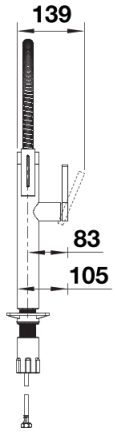

## Product information sheet BLANCOCULINA II

Item no. 527473

### Benefits

---

- Iconic mixer tap combining exquisite design with semi-pro functionality
- High arch and flexible metallic hose provide optimal range of motion
- Dual spray: easy switch between clear spray and powerful shower for highest functionality
- Comfortable locking of the hose with a hidden magnet holder
- Energy-saving: basic setting of the control lever to cold-start
- Available in a variety of beautiful finishes
- 1.5 GPM (Gallons Per Minute) flow rate

## Scope of supply

---

- 180° swivel spout for greater reach
- Ø 35 mm tap hole required
- With ceramic disk cartridge
- Easy and fast professional mixer tap installation with the BLANCOLock
- Metal sheathed spray-hose
- Flexible connection pipes with a length of 950mm and  $\frac{3}{8}$  in. nut for particularly easy and secure installation
- Stabilisation plate to increase the stability of the tap when fitted in stainless steel sinks

## Swivel range

Side view hand gear 2D

Side view