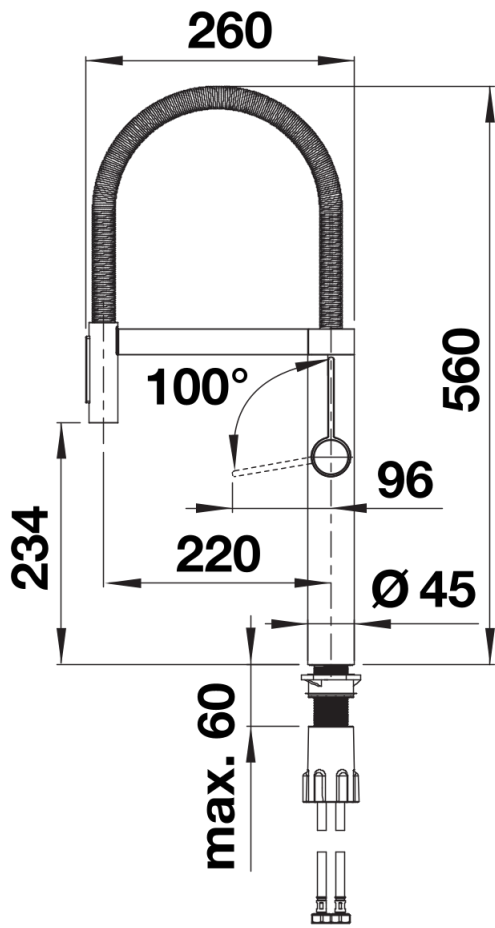

## Scope of supply

---

- 180° swivel spout for greater reach
- Ø 35 mm tap hole required
- With ceramic disk cartridge
- Easy and fast professional mixer tap installation with the BLANCOLock
- Metal sheathed spray-hose
- Flexible connection pipes with a length of 950mm and  $\frac{3}{8}$  in. nut for particularly easy and secure installation
- Stabilisation plate to increase the stability of the tap when fitted in stainless steel sinks

## Swivel range

Side view hand gear 2D

Side view