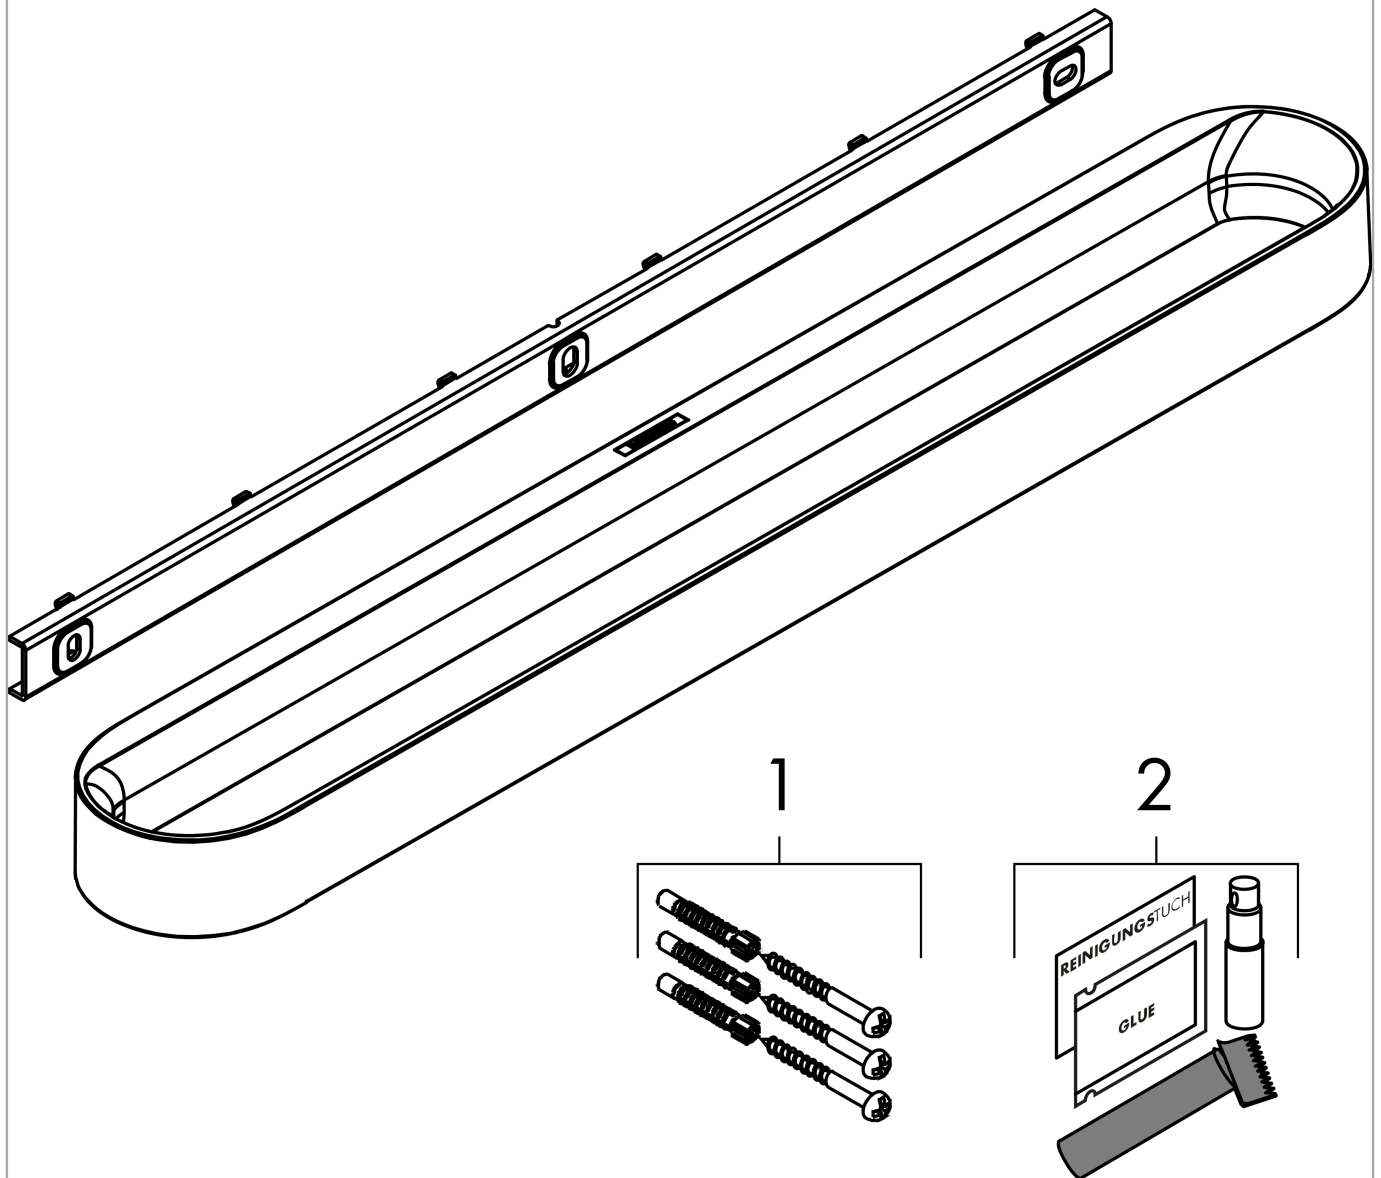

WallStoris
Towel Bar
 Finish: **matte white** Part no. : **27926700**

Description

Features

- Wall-mounted
- ideal for tiles, glass, metal
- application - drill
- holding force: 5 kg
- Material carrier bar: Metal
- Material decorative bar: plastic dyed through
- Fixed
- Concealed fastening

Design awards

reddot winner 2021

Compliance / Sustainability

Product image

Scale drawing

WallStoris
 Towel Bar
 Finish: **matte white** Part no. : **27926700**

Exploded drawing

Year of production: >10/21

WallStoris
Towel Bar
 Finish: **matte white** Part no. : **27926700**

Spare parts list

Year of production: >**10/21**

Pos.	Description	Part no.	PC	PU
1	mounting set	94268000	0	1
2	mounting kit	94450000	0	1