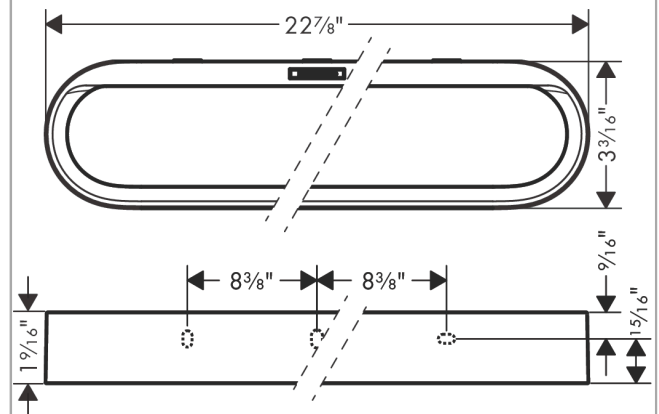

WallStoris
Towel Bar
 Finish: **matte white** Part no. : **27926700**

Description

Features

- Wall-mounted
- ideal for tiles, glass, metal
- application - drill
- holding force: 5 kg
- Material carrier bar: Metal
- Material decorative bar: plastic dyed through
- Fixed
- Concealed fastening

Design awards

reddot winner 2021

Compliance / Sustainability

Product image

Scale drawing

WallStoris
 Towel Bar
 Finish: **matte white** Part no. : **27926700**

Exploded drawing

Year of production: >10/21

WallStoris
Towel Bar
 Finish: **matte white** Part no. : **27926700**

Spare parts list

Year of production: >**10/21**

Pos.	Description	Part no.	PC	PU
1	mounting set	94268000	0	1
2	mounting kit	94450000	0	1