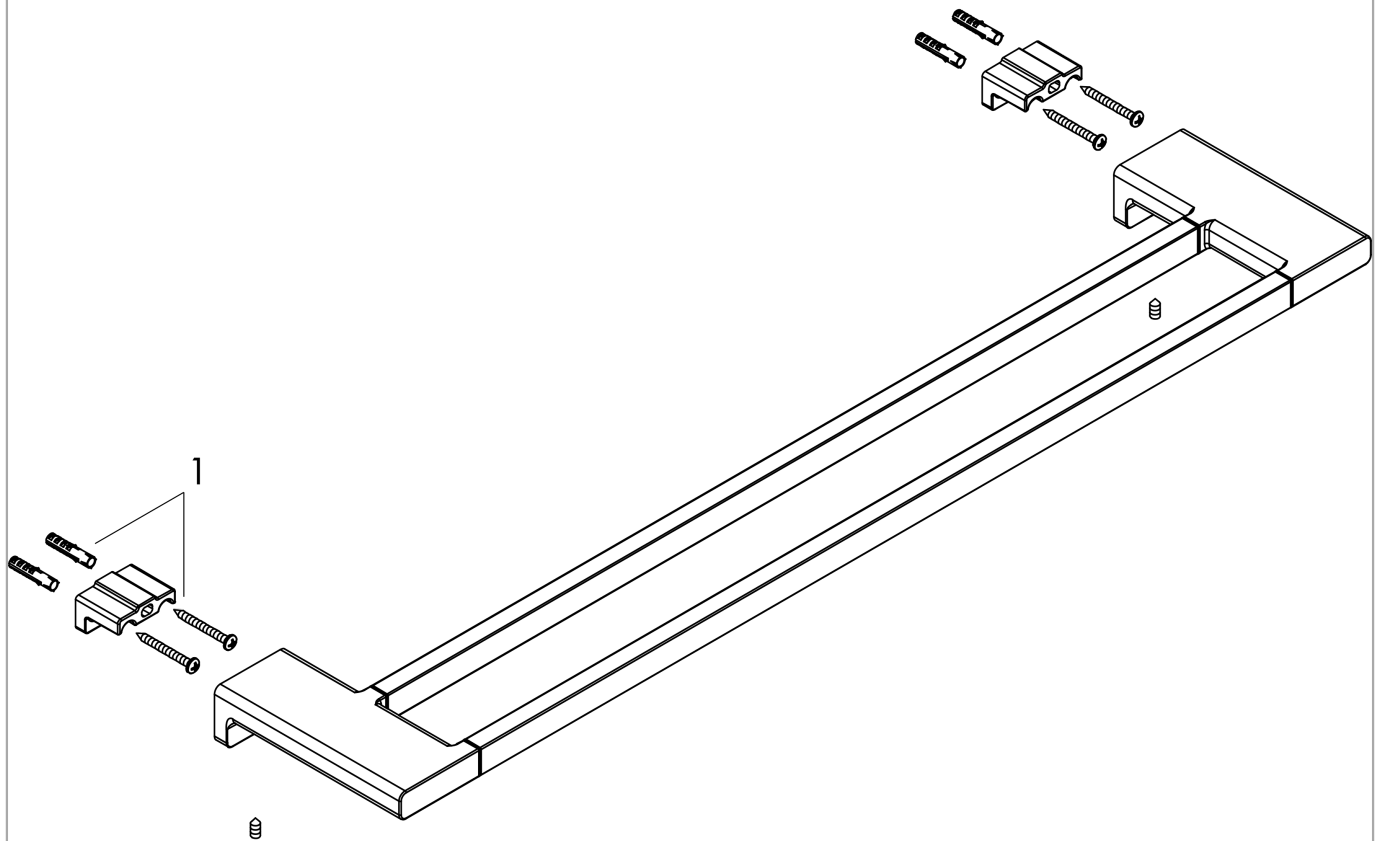

AddStoris
Double Towel Bar
 Finish: **chrome** Part no. : **41743000**

Description

Features

- Wall-mounted
- Metal
- Metal holder
- With mounting material
- Diameter of drilled hole: 0.23"
- Concealed fastening

Design awards

reddot winner 2021

Compliance / Sustainability

Product image

Scale drawing

AddStoris
Double Towel Bar
Finish: **chrome** Part no. : **41743000**

Exploded drawing

Year of production: >04/21

AddStoris
Double Towel Bar
 Finish: **chrome** Part no. : **41743000**

Spare parts list

Year of production: >04/21

Pos.	Description	Part no.	PC	PU
1	mounting set	40915000	0	1