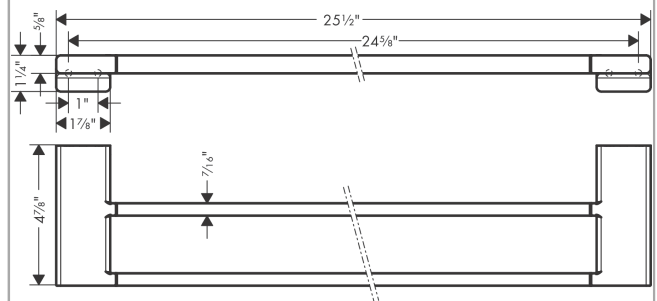

AddStoris
Double Towel Bar
 Finish: **chrome** Part no. : **41743000**

Description

Features

- Wall-mounted
- Metal
- Metal holder
- With mounting material
- Diameter of drilled hole: 0.23"
- Concealed fastening

Design awards

reddot winner 2021

Compliance / Sustainability

Product image

Scale drawing

AddStoris
Double Towel Bar
Finish: **chrome** Part no. : **41743000**

Exploded drawing

Year of production: >04/21

AddStoris
Double Towel Bar
 Finish: **chrome** Part no. : **41743000**

Spare parts list

Year of production: >04/21

Pos.	Description	Part no.	PC	PU
1	mounting set	40915000	0	1