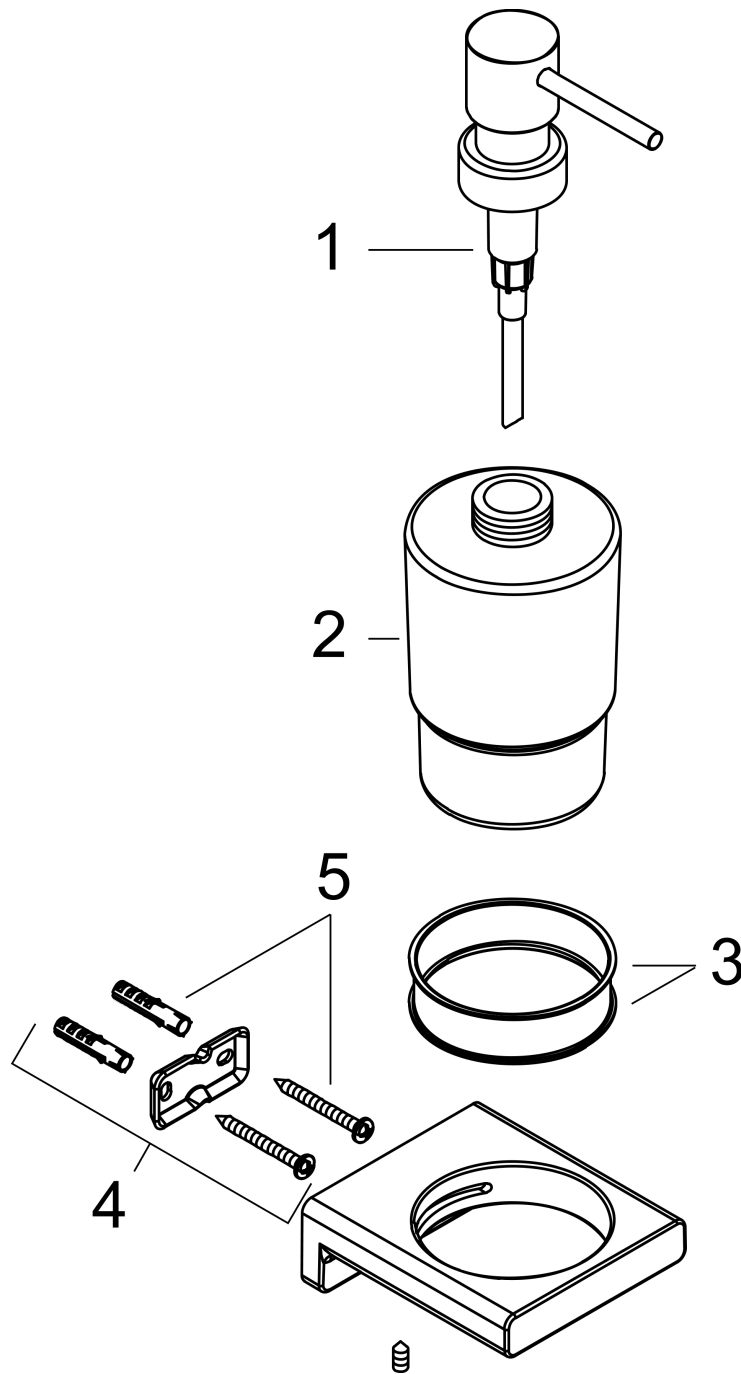

**AddStoris**  
**Liquid Soap Dispenser**  
 Finish: **chrome** Part no. : **41745000**

**Description**

**Features**

- Material container: matt glass
- Type of soap: liquid soap
- Bottle capacity 6.76 oz
- Concealed fastening

**Design awards**

reddot winner 2021

**Compliance / Sustainability**

**Product image**

**Scale drawing**

**AddStoris**  
**Liquid Soap Dispenser**  
 Finish: **chrome** Part no. : **41745000**

Exploded drawing

Year of production: >04/21

**AddStoris**  
**Liquid Soap Dispenser**  
 Finish: **chrome** Part no. : **41745000**

**Spare parts list**

Year of production: >04/21

Pos.	Description	Part no.	PC	PU
1	pump	94168000	0	1
2	glass for lotion dispenser	94167000	0	1
3	plastic ring	94169000	0	1
4	support element	94165000	0	1
5	mounting set	40915000	0	1