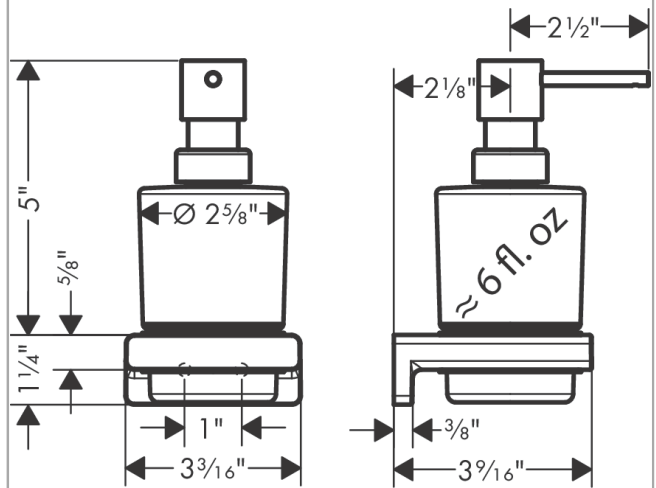

**AddStoris**  
**Liquid Soap Dispenser**  
 Finish: **chrome** Part no. : **41745000**

**Description**

**Features**

- Material container: matt glass
- Type of soap: liquid soap
- Bottle capacity 6.76 oz
- Concealed fastening

**Design awards**

reddot winner 2021

**Compliance / Sustainability**

**Product image**

**Scale drawing**

**AddStoris**  
**Liquid Soap Dispenser**  
 Finish: **chrome** Part no. : **41745000**

Exploded drawing

Year of production: >04/21

**AddStoris**  
**Liquid Soap Dispenser**  
 Finish: **chrome** Part no. : **41745000**

**Spare parts list**

Year of production: >04/21

Pos.	Description	Part no.	PC	PU
1	pump	94168000	0	1
2	glass for lotion dispenser	94167000	0	1
3	plastic ring	94169000	0	1
4	support element	94165000	0	1
5	mounting set	40915000	0	1