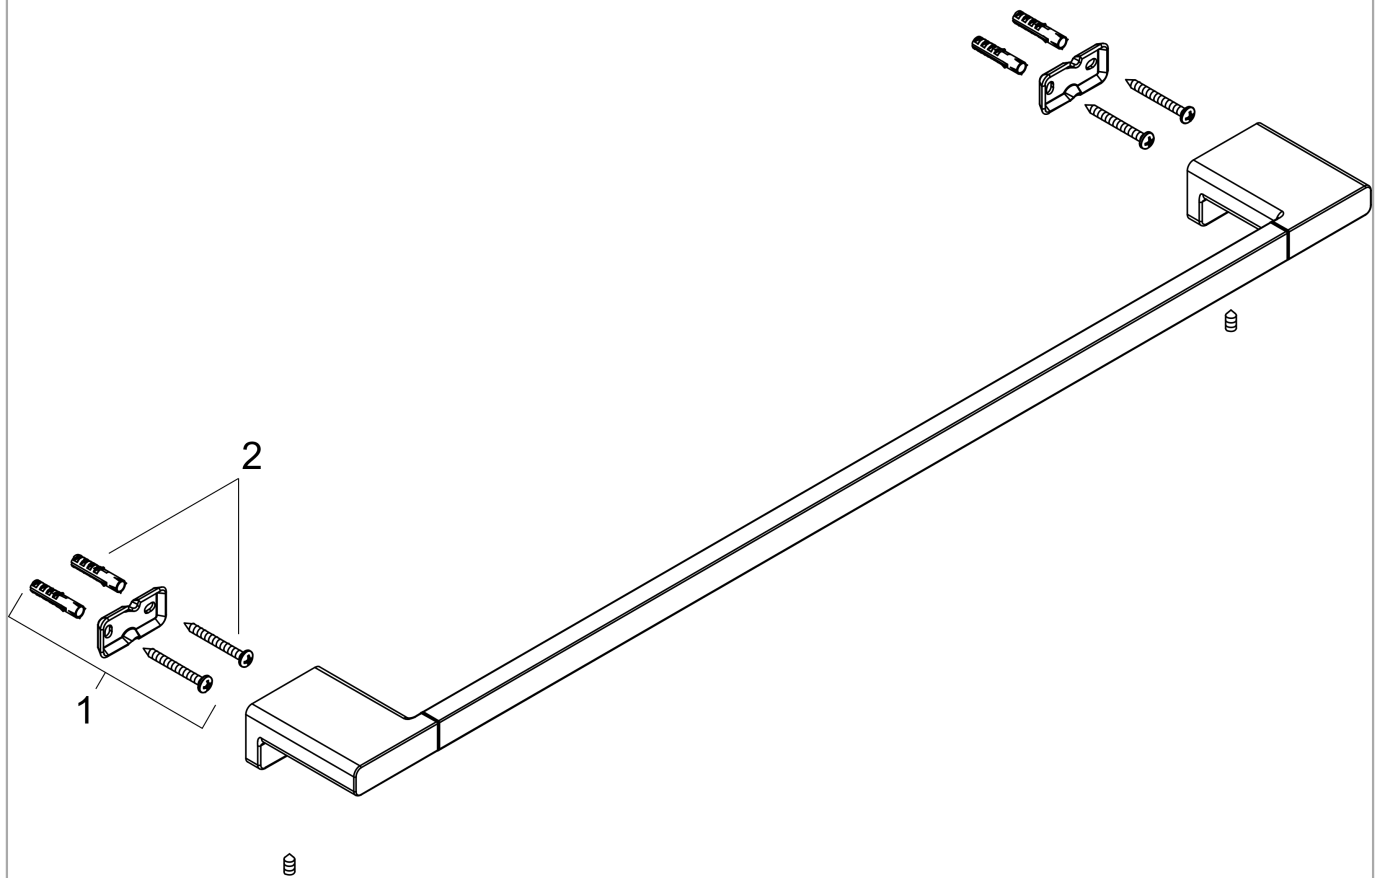

AddStoris

Towel Bar, 24"

Finish: **chrome** Part no. : **41747000**

Description

Features

- Wall-mounted
- Metal
- Metal holder
- With mounting material
- Diameter of drilled hole: 0.23"
- Concealed fastening

Design awards

reddot winner 2021

Compliance / Sustainability

Product image

Scale drawing

AddStoris
Towel Bar, 24"
Finish: **chrome** Part no. : **41747000**

Exploded drawing

Year of production: >04/21

AddStoris
Towel Bar, 24"
 Finish: **chrome** Part no. : **41747000**

Spare parts list

Year of production: >04/21

Pos.	Description	Part no.	PC	PU
1	support element	94165000	0	1
2	mounting set	40915000	0	1