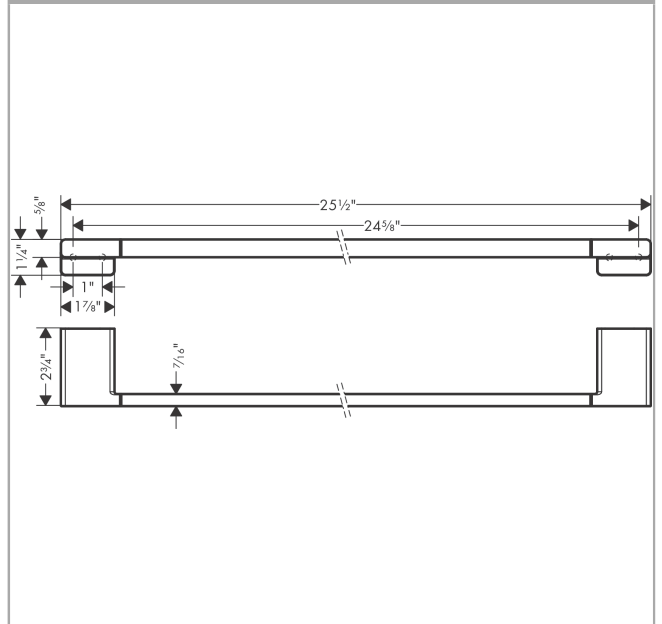

AddStoris

Towel Bar, 24"

Finish: **chrome** Part no. : **41747000**

Description

Features

- Wall-mounted
- Metal
- Metal holder
- With mounting material
- Diameter of drilled hole: 0.23"
- Concealed fastening

Design awards

reddot winner 2021

Compliance / Sustainability

Product image

Scale drawing

AddStoris
Towel Bar, 24"
Finish: **chrome** Part no. : **41747000**

Exploded drawing

Year of production: >04/21

AddStoris
Towel Bar, 24"
 Finish: **chrome** Part no. : **41747000**

Spare parts list

Year of production: >04/21

Pos.	Description	Part no.	PC	PU
1	support element	94165000	0	1
2	mounting set	40915000	0	1