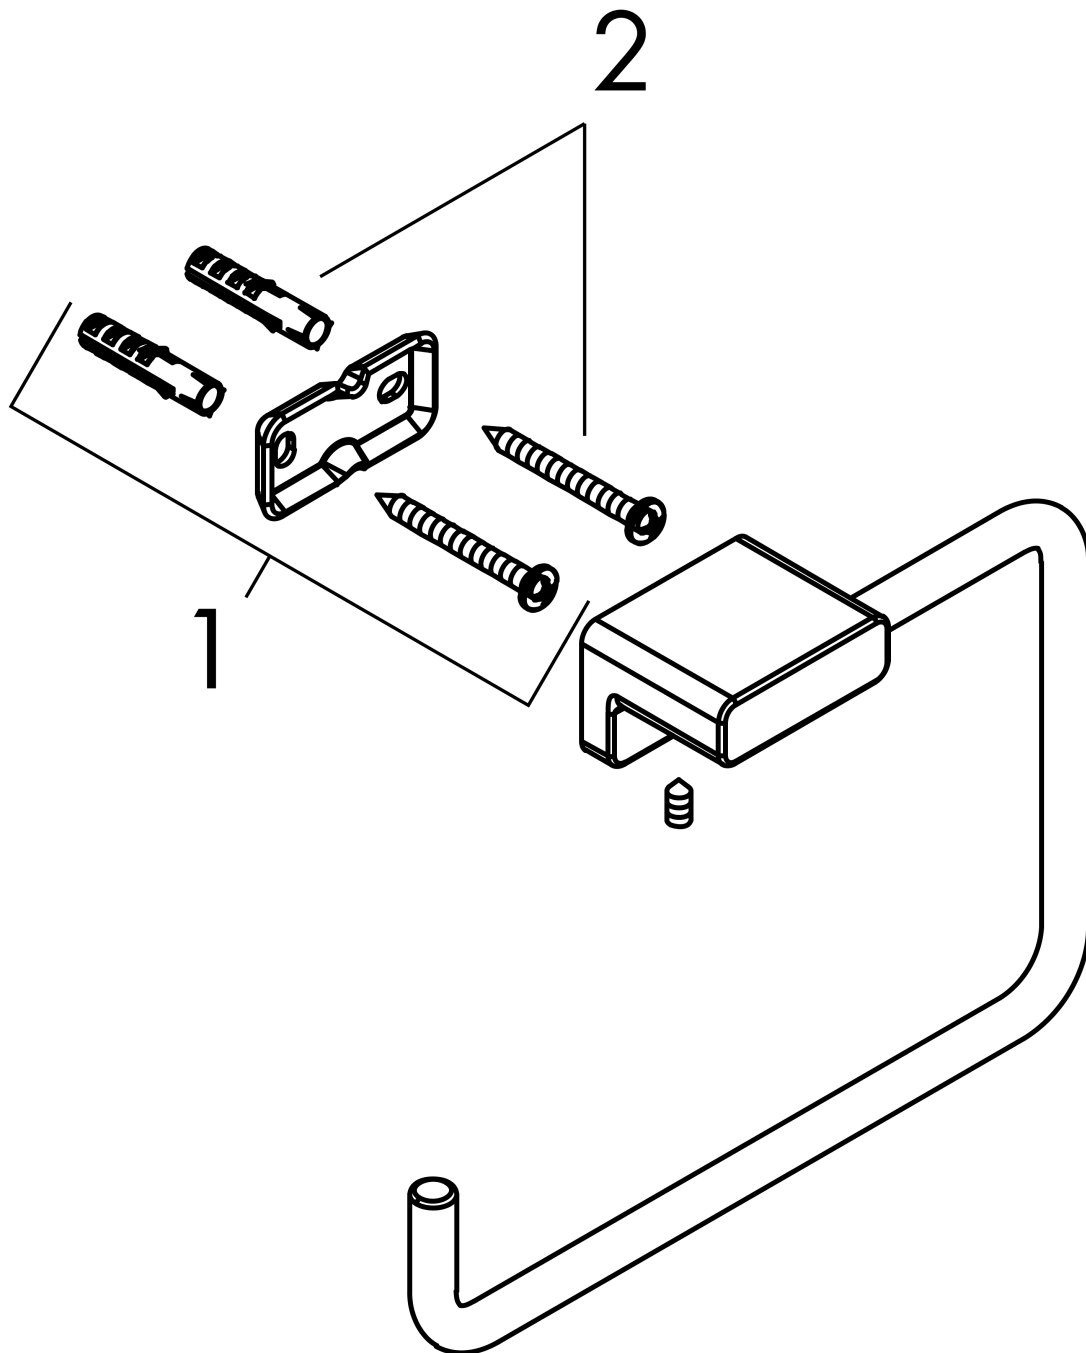

**AddStoris
Towel Ring**

Finish: **chrome** Part no. : **41754000**

Description

Features

- Wall-mounted
- Metal
- Swiveling
- With mounting material
- Concealed fastening
- Drilling distance: 1.02"
- Diameter of drilled hole: 0.23"

Design awards

reddot winner 2021

Compliance / Sustainability

Product image

Scale drawing

AddStoris
Towel Ring
 Finish: **chrome** Part no. : **41754000**

Exploded drawing

Year of production: >04/21

**AddStoris
Towel Ring**

Finish: **chrome** Part no. : **41754000**

Spare parts list

Year of production: >**04/21**

Pos.	Description	Part no.	PC	PU
1	support element	94165000	0	1
2	mounting set	40915000	0	1