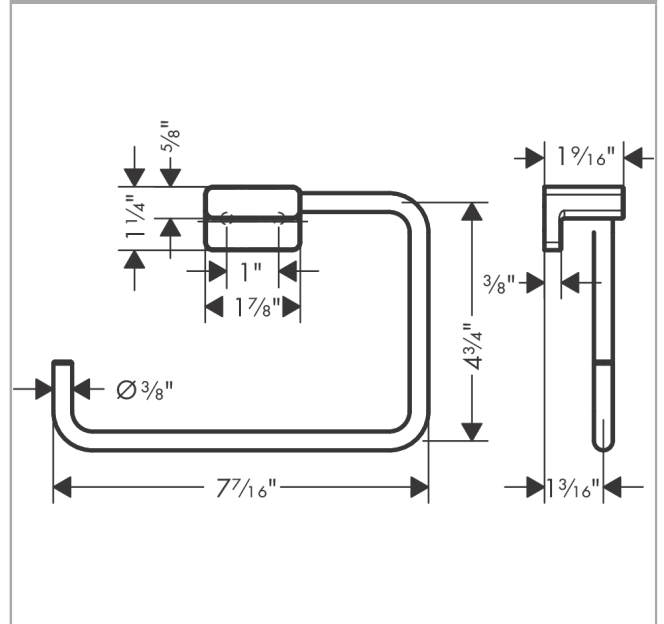

**AddStoris
Towel Ring**

Finish: **chrome** Part no. : **41754000**

Description

Features

- Wall-mounted
- Metal
- Swiveling
- With mounting material
- Concealed fastening
- Drilling distance: 1.02"
- Diameter of drilled hole: 0.23"

Design awards

reddot winner 2021

Compliance / Sustainability

Product image

Scale drawing

AddStoris
Towel Ring
 Finish: **chrome** Part no. : **41754000**

Exploded drawing

Year of production: >04/21

**AddStoris
Towel Ring**

Finish: **chrome** Part no. : **41754000**

Spare parts list

Year of production: >**04/21**

Pos.	Description	Part no.	PC	PU
1	support element	94165000	0	1
2	mounting set	40915000	0	1