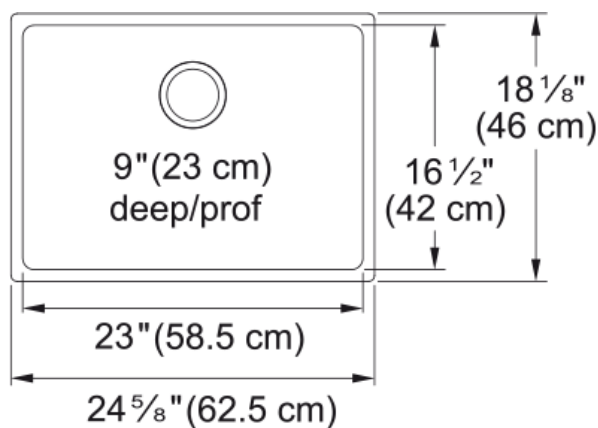

Brookmore Undermount Sink - BSU1825-9 | 122.0637.641

Aspect

Sink type	Sink
Type of material	Stainless steel
Number of bowls	1
Color	Steel
Surface finish	Pearl

Product Dimensions

Exterior size: right to left	24.606
Exterior size: front to back	18.11
Large bowl size: right to left	23.031
Large bowl size: front to back	16.535
Large bowl: depth	9

Installation

Minimum cabinet size	27"
----------------------	-----

Product specifications

Installation type	Undermount
Drain hole	3 1/2"
Position of drainer	No drainer

Product identification

Product brand	Kindred
Collection	Brookmore
Certified by	IAPMO