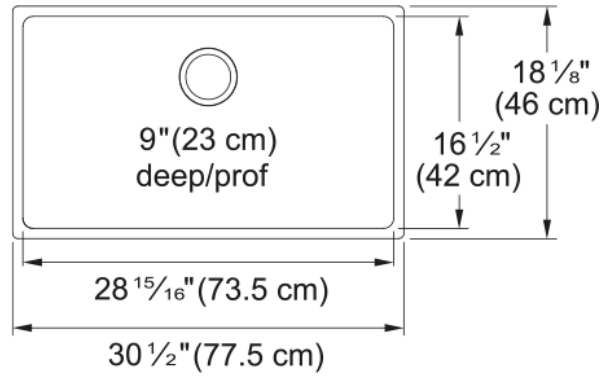

Brookmore Undermount Sink - BSU1831-9 | 122.0637.643

Aspect

Sink type	Sink
Type of material	Stainless steel
Number of bowls	1
Color	Steel
Surface finish	Pearl

Product Dimensions

Exterior size: right to left	30.512
Exterior size: front to back	18.11
Large bowl size: right to left	28.937
Large bowl size: front to back	16.535
Large bowl: depth	9

Installation

Minimum cabinet size	33"
----------------------	-----

Product specifications

Installation type	Undermount
Drain hole	3 1/2"
Position of drainer	No drainer

Product identification

Product brand	Kindred
Collection	Brookmore
Certified by	IAPMO