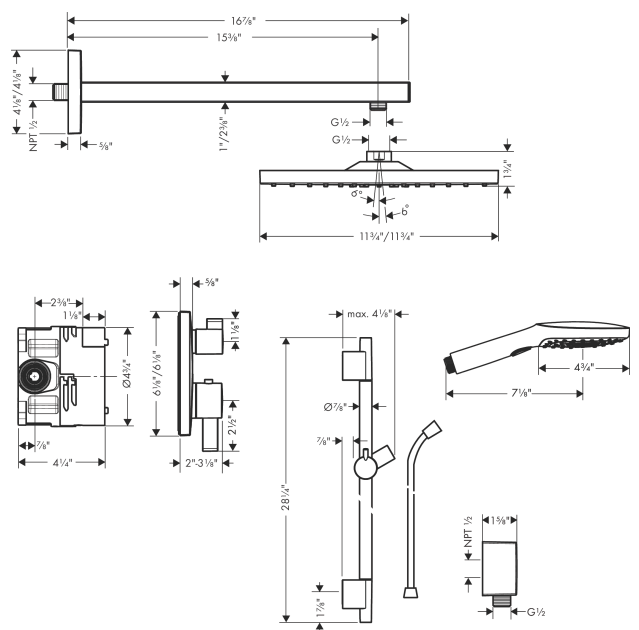

Raindance E
Thermostatic Showerhead/Wallbar Set with Rough, 2.0 GPM
 Finish: **chrome** Part no. : **04914000**

Description

Features

- Consists of: Showerhead, hand shower, Wallbar, Showerarm, Thermostatic Trim, Rough, Wall Outlet, Handshower hose
- Shower head size: 11.81" x 11.81"
- Spray type overhead shower: Rain
- Spray modes hand shower: RainAir, Rain, Whirl
- Flow: 2.0 GPM (7.6 L/Min)
- Hand shower holder of plastic
- Profile stand pipe: round
- Pivot connector prevents hose from tangling
- Use of outlets: Volume control and diverter for 2 outlets

Technology

Compliance / Sustainability

Product image

Scale drawing

Raindance E
Thermostatic Showerhead/Wallbar Set with Rough, 2.0 GPM
 Finish: **chrome** Part no. : **04914000**

Exploded drawing

Year of production: >08/20

Raindance E
Thermostatic Showerhead/Wallbar Set with Rough, 2.0 GPM
 Finish: **chrome** Part no. : **04914000**

Spare parts list

Year of production: >08/20

Pos.	Description	Part no.	PC	PU
1	base body	01850181	0	1
2	Finish set	15714001	0	1
3	showerhead cpl.	26239001	0	1
4	handshower	04528000	0	1
5	shower arm	04731000	0	1
6	wall bar cpl.	28632000	0	1
7	hose connection angel	26455001	0	1