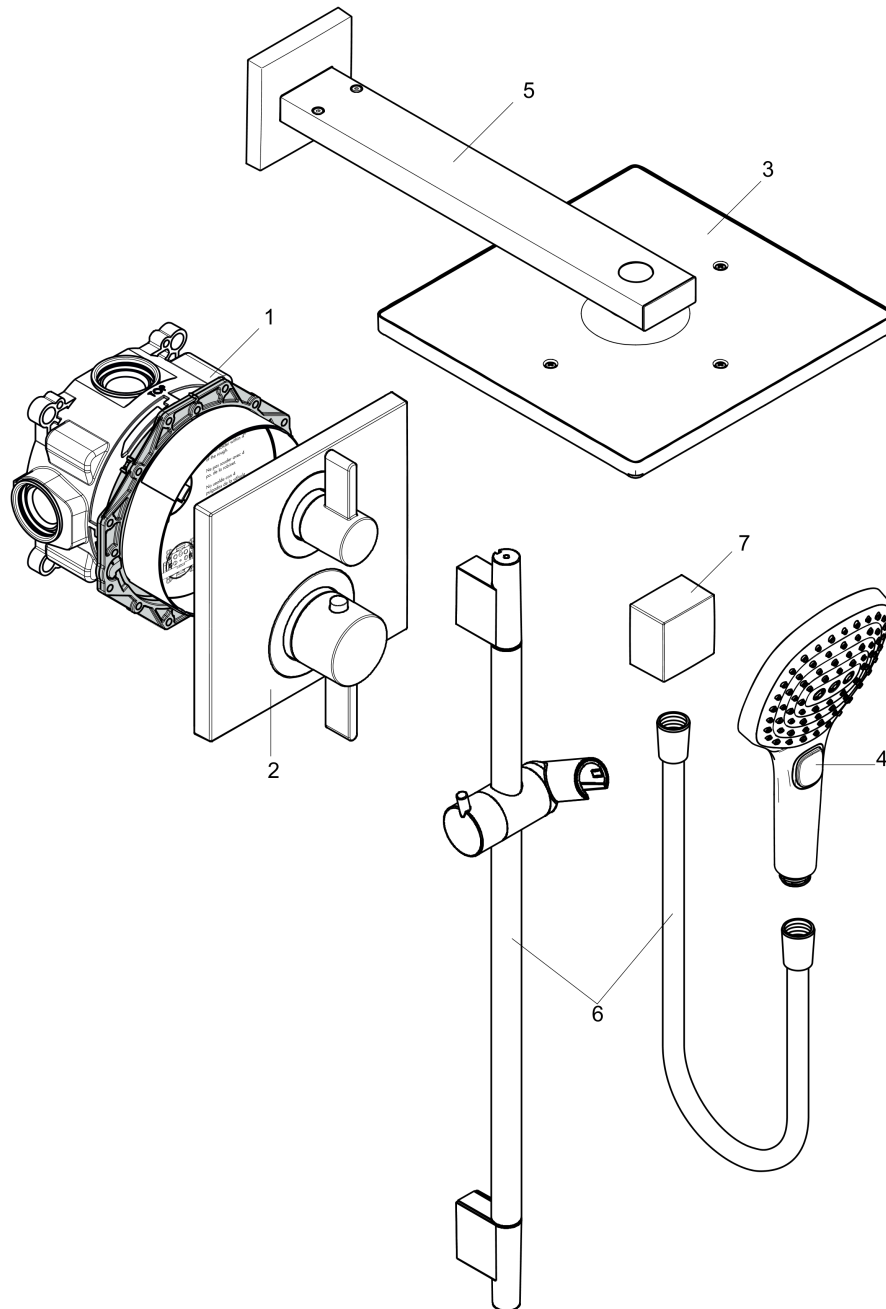

Raindance E
Thermostatic Showerhead/Wallbar Set with Rough, 2.0 GPM
 Finish: **chrome** Part no. : **04914000**

Description

Features

- Consists of: Showerhead, hand shower, Wallbar, Showerarm, Thermostatic Trim, Rough, Wall Outlet, Handshower hose
- Shower head size: 11.81" x 11.81"
- Spray type overhead shower: Rain
- Spray modes hand shower: RainAir, Rain, Whirl
- Flow: 2.0 GPM (7.6 L/Min)
- Hand shower holder of plastic
- Profile stand pipe: round
- Pivot connector prevents hose from tangling
- Use of outlets: Volume control and diverter for 2 outlets

Technology

Compliance / Sustainability

Product image

Scale drawing

Raindance E
Thermostatic Showerhead/Wallbar Set with Rough, 2.0 GPM
 Finish: **chrome** Part no. : **04914000**

Exploded drawing

Year of production: >08/20

Raindance E
Thermostatic Showerhead/Wallbar Set with Rough, 2.0 GPM
 Finish: **chrome** Part no. : **04914000**

Spare parts list

Year of production: >08/20

Pos.	Description	Part no.	PC	PU
1	base body	01850181	0	1
2	Finish set	15714001	0	1
3	showerhead cpl.	26239001	0	1
4	handshower	04528000	0	1
5	shower arm	04731000	0	1
6	wall bar cpl.	28632000	0	1
7	hose connection angel	26455001	0	1