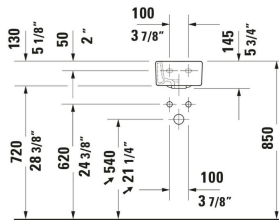

Vero Wall Mounted Sink # 0702250000

|< 9 7/8 " >|

Wall Mounted Sink	Dimension	Weight	Order number
Rectangular, Includes faucet deck: Yes, Overflow: Yes, Underside glazed, Back side glazed: No, 9 7/8 ", cUPC listed: Yes			
Colors			
00 White			
Variant			
● White High Gloss, Number of basins: 1 Middle, Number of faucet holes: 1 Middle		19.621 lb	0702250000
Sanitary ceramics with the special WonderGliss surface finish will remain clean and attractive-looking for a long time to come. When ordering WonderGliss please add a "1" as eleventh digit to the model number.			

All drawings contain the necessary measurements which are subject to standard tolerances. They are stated in inch & mm and are non-binding. Exact measurements, in particular for customized installation scenarios, can only be taken from the finished ceramic piece.