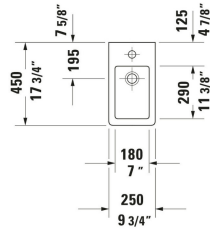

Vero Wall Mounted Sink # 0702250000

|< 9 7/8 " >|

Wall Mounted Sink	Dimension	Weight	Order number
Rectangular, Includes faucet deck: Yes, Overflow: Yes, Underside glazed, Back side glazed: No, 9 7/8 ", cUPC listed: Yes			
Colors			
00 White			
Variant			
● White High Gloss, Number of basins: 1 Middle, Number of faucet holes: 1 Middle		19.621 lb	0702250000
Sanitary ceramics with the special WonderGliss surface finish will remain clean and attractive-looking for a long time to come. When ordering WonderGliss please add a "1" as eleventh digit to the model number.			

All drawings contain the necessary measurements which are subject to standard tolerances. They are stated in inch & mm and are non-binding. Exact measurements, in particular for customized installation scenarios, can only be taken from the finished ceramic piece.