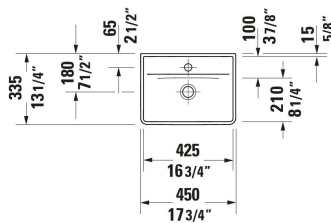

D-Neo Wall Mounted Sink # 0738450041 / 0738450070

| < 17 3/4 " > |

Wall Mounted Sink	Dimension	Weight	Order number
Rectangular, Includes faucet deck: Yes, Overflow: No, Underside glazed, 17 3/4 "			
<b>Colors</b>			
00 White			
<b>Variant</b>			
● White High Gloss, Number of basins: 1 Middle, Number of faucet holes: 1 Middle, Back side glazed: No		21.605 lb	0738450041
⊗ White High Gloss, Number of basins: 1 Middle, Back side glazed: No		21.605 lb	0738450070
<b>Infobox</b>			
Mandatory in combination with a bottle trap inclusive extended pipe			
Sanitary ceramics with the special WonderGliss surface finish will remain clean and attractive-looking for a long time to come. When ordering WonderGliss please add a "1" as eleventh digit to the model number.			

All drawings contain the necessary measurements which are subject to standard tolerances. They are stated in inch & mm and are non-binding. Exact measurements, in particular for customized installation scenarios, can only be taken from the finished ceramic piece.