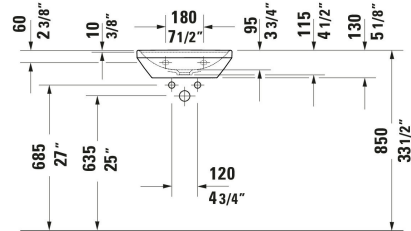

D-Neo Wall Mounted Sink # 0738450041 / 0738450070

| < 17 3/4 " > |

Wall Mounted Sink	Dimension	Weight	Order number
Rectangular, Includes faucet deck: Yes, Overflow: No, Underside glazed, 17 3/4 "			
<b>Colors</b>			
00 White			
<b>Variant</b>			
● White High Gloss, Number of basins: 1 Middle, Number of faucet holes: 1 Middle, Back side glazed: No		21.605 lb	0738450041
⊗ White High Gloss, Number of basins: 1 Middle, Back side glazed: No		21.605 lb	0738450070
<b>Infobox</b>			
Mandatory in combination with a bottle trap inclusive extended pipe			
Sanitary ceramics with the special WonderGliss surface finish will remain clean and attractive-looking for a long time to come. When ordering WonderGliss please add a "1" as eleventh digit to the model number.			

All drawings contain the necessary measurements which are subject to standard tolerances. They are stated in inch & mm and are non-binding. Exact measurements, in particular for customized installation scenarios, can only be taken from the finished ceramic piece.