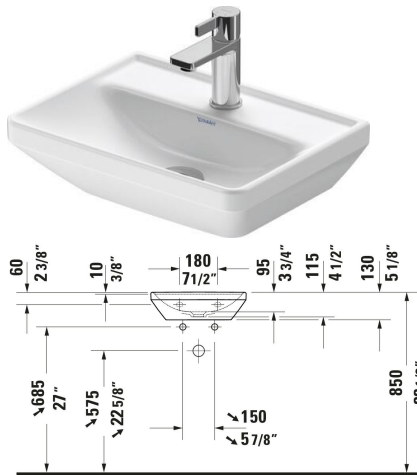

D-Neo Wall Mounted Sink # 0738450041 / 0738450070

| < 17 3/4 " > |

Wall Mounted Sink	Dimension	Weight	Order number
Rectangular, Includes faucet deck: Yes, Overflow: No, Underside glazed, 17 3/4 "			
<b>Colors</b>			
00 White			
<b>Variant</b>			
● White High Gloss, Number of basins: 1 Middle, Number of faucet holes: 1 Middle, Back side glazed: No		21.605 lb	0738450041
⊗ White High Gloss, Number of basins: 1 Middle, Back side glazed: No		21.605 lb	0738450070
<b>Infobox</b>			
Mandatory in combination with a bottle trap inclusive extended pipe			
Sanitary ceramics with the special WonderGliss surface finish will remain clean and attractive-looking for a long time to come. When ordering WonderGliss please add a "1" as eleventh digit to the model number.			

All drawings contain the necessary measurements which are subject to standard tolerances. They are stated in inch & mm and are non-binding. Exact measurements, in particular for customized installation scenarios, can only be taken from the finished ceramic piece.