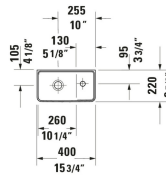

D-Neo Wall Mounted Sink # 0739400041

| < 15 3/4 " > |

| Wall Mounted Sink | Dimension | Weight | Order number |
|--|-----------|-----------|--------------|
| D-shaped, Includes faucet deck: Yes, Overflow: No, Underside glazed, 15 3/4 " | | | |
| Colors | | | |
| 00 White | | | |
| Variant | | | |
| ● White High Gloss, Rectangular, Number of basins: 1 Left, Number of faucet holes: 1 Middle, Back side glazed: No | | 16.535 lb | 0739400041 |
| Infobox | | | |
| Mandatory in combination with a bottle trap inclusive extended pipe | | | |
| Sanitary ceramics with the special WonderGliss surface finish will remain clean and attractive-looking for a long time to come. When ordering WonderGliss please add a "1" as eleventh digit to the model number. | | | |

All drawings contain the necessary measurements which are subject to standard tolerances. They are stated in inch & mm and are non-binding. Exact measurements, in particular for customized installation scenarios, can only be taken from the finished ceramic piece.