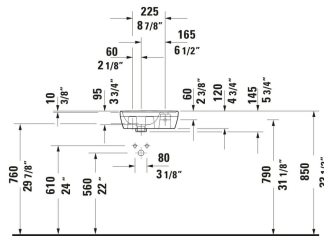

D-Neo Wall Mounted Sink # 0739400041

| < 15 3/4 " > |

| Wall Mounted Sink | Dimension | Weight | Order number |
|--|-----------|-----------|--------------|
| D-shaped, Includes faucet deck: Yes, Overflow: No, Underside glazed, 15 3/4 " | | | |
| Colors | | | |
| 00 White | | | |
| Variant | | | |
| ● White High Gloss, Rectangular, Number of basins: 1 Left, Number of faucet holes: 1 Middle, Back side glazed: No | | 16.535 lb | 0739400041 |
| Infobox | | | |
| Mandatory in combination with a bottle trap inclusive extended pipe | | | |
| Sanitary ceramics with the special WonderGliss surface finish will remain clean and attractive-looking for a long time to come. When ordering WonderGliss please add a "1" as eleventh digit to the model number. | | | |

All drawings contain the necessary measurements which are subject to standard tolerances. They are stated in inch & mm and are non-binding. Exact measurements, in particular for customized installation scenarios, can only be taken from the finished ceramic piece.