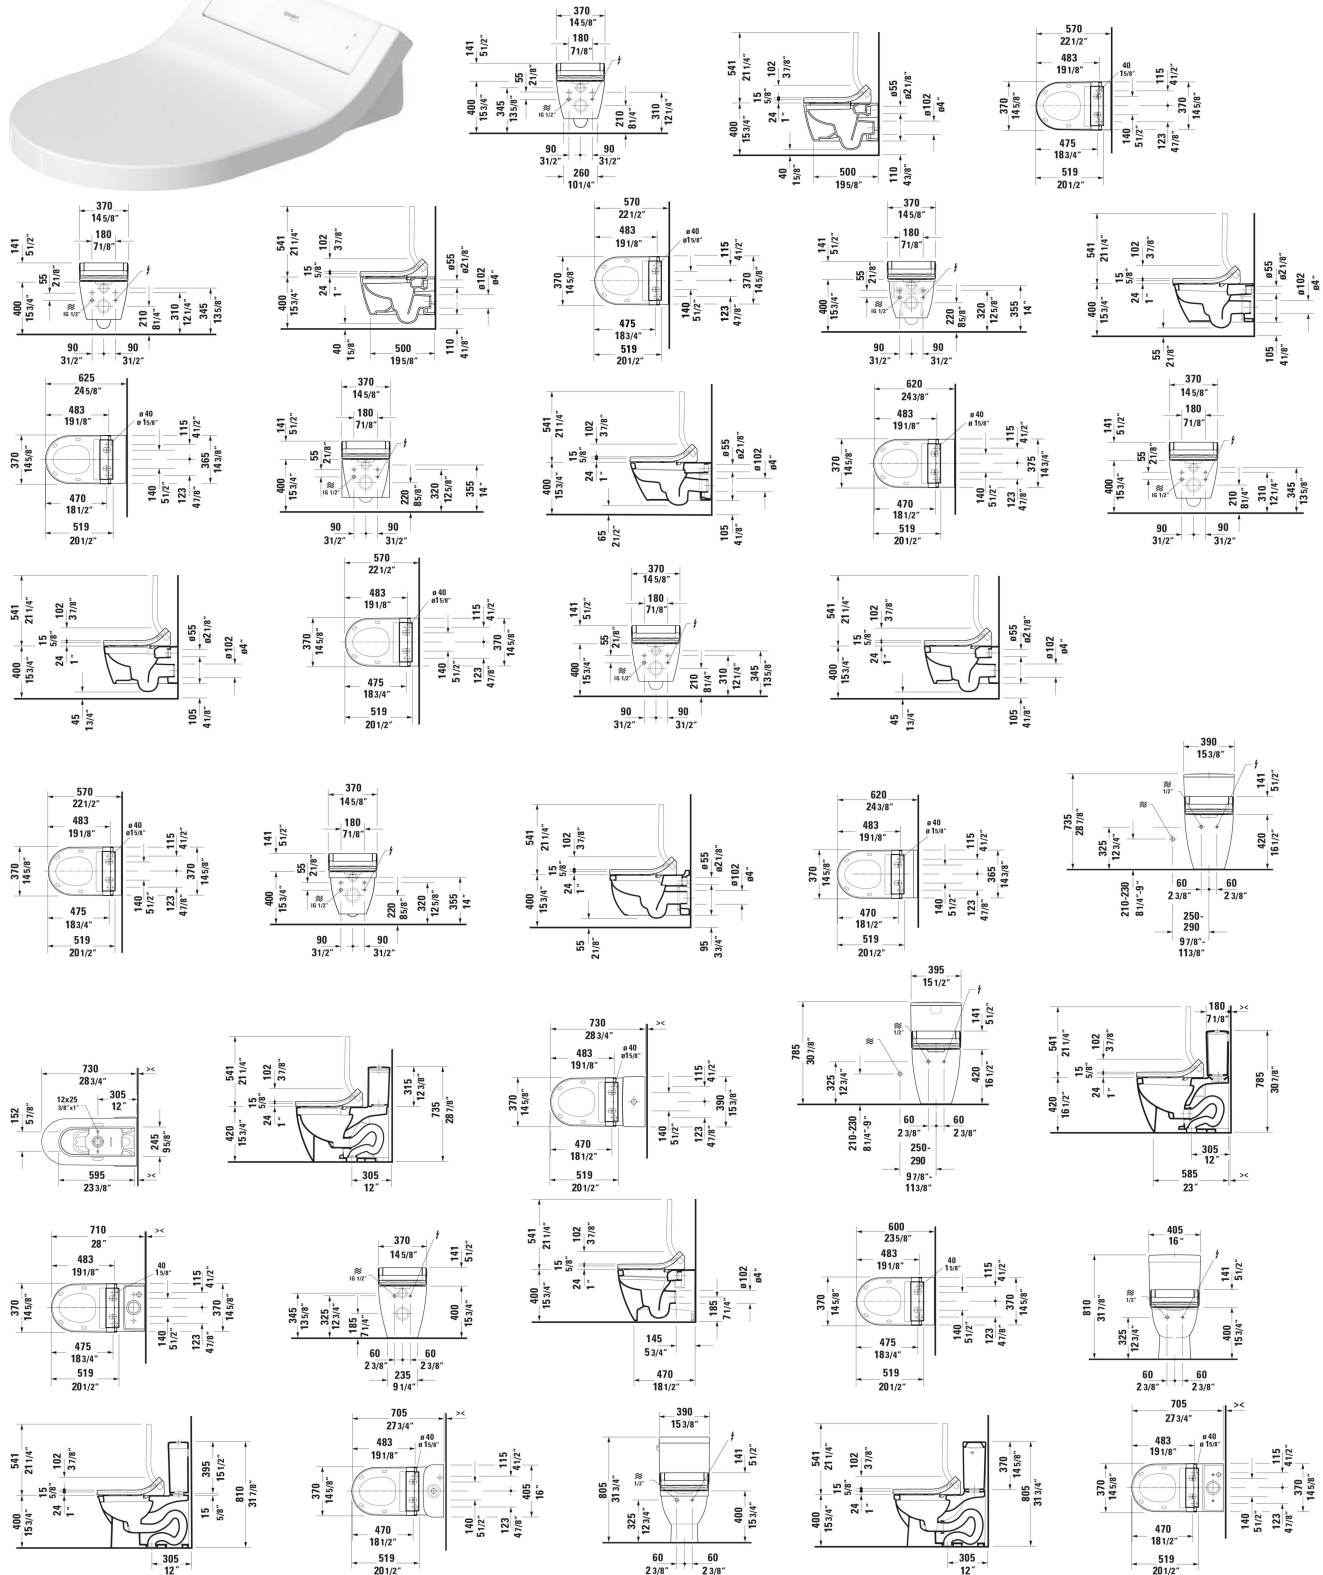

SensoWash® Classic Shower toilet seat # 613000011001300 / 613000011041300

< 14 3/8 " >

SensoWash® Classic Shower toilet seat # 613000011001300 / 613000011041300

| < 14 3/8 " > |

Shower toilet seat	Dimension	Weight	Order number
Matches series ME by Starck, Starck 2, Starck 3, Darling New, Bento Starck Box, Slow close, Water position adjustment: 5 Steps, Number of spray intensity options: 3 Steps, Number of spray temperature options: 4 Steps, Water position adjustment: 5 Steps, Rearwash, Frontwash, Pulsing shower spray: Oscillating, Number of user profiles: 4, Self-cleaning function, Decalcification function, Energy saving mode: Adjustable, Night light			
Colors			
01 White			
Variant			
White, Seat material type: Thermoplastic, Lid material type: Thermoplastic, Warm air dryer, Heated seat, Remote control, App, Odor extraction, Holiday mode, WaterSense: No, cUPC listed: Yes		11.023 lb	613000011001300
White, Seat material type: Thermoplastic, Lid material type: Thermoplastic, Warm air dryer, Heated seat, Remote control, App, Odor extraction, Electricity connections: External, Holiday mode, WaterSense: No, cUPC listed: Yes		11.023 lb	613000011041300
Suitable products			
One Piece Toilet 27 3/4 ", elongated, Single Flush, Flush water quantity: 1.28 gal, Siphonic, Flushing rim: Closed, Outlet: vertical, Trip lever placement: LeftRight, Rough-in: 12 ", cUPC listed: Yes, 15 1/2 x 27 3/4 "	15 1/2 x 27 3/4 "		212001

**SensoWash® Classic Shower toilet seat # 613000011001300 /
613000011041300**

|< 14 3/8 " >|

One Piece Toilet SensoWash toilet, 28 3/4 ", elongated,
Siphonic, Flushing rim: Rimless, Outlet: vertical, Rough-in: 12 ", 15 3/8 x 28 3/4 "
WaterSense: Yes, cUPC listed: Yes, 15 3/8 x 28 3/4 "