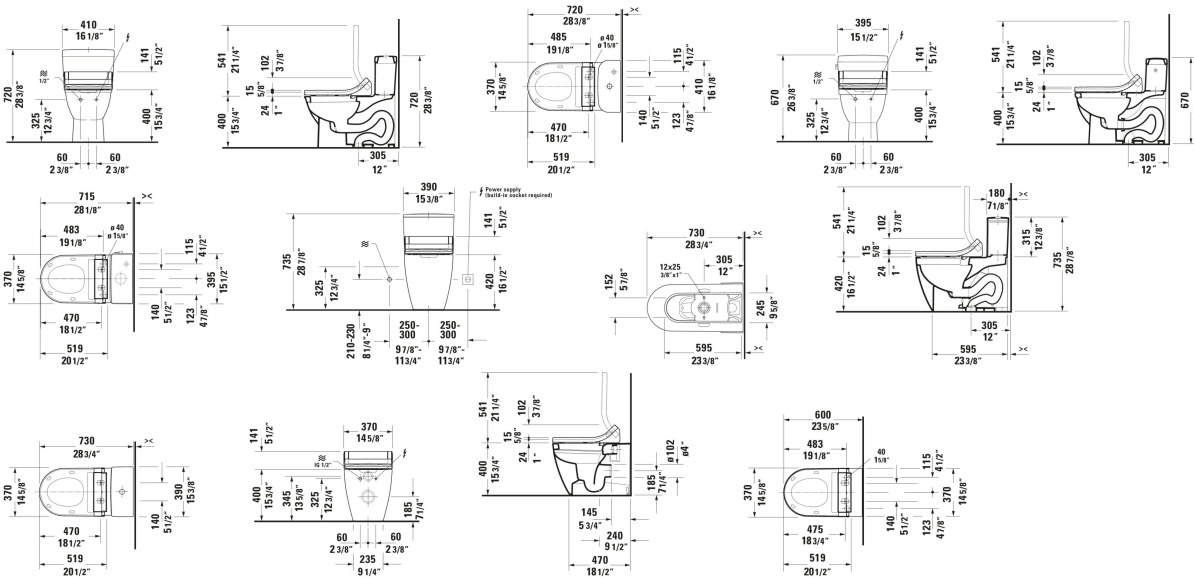

SensoWash® Classic Shower toilet seat # 613000011001300 / 613000011041300

| < 14 3/8 " > |

Shower toilet seat	Dimension	Weight	Order number
Matches series ME by Starck, Starck 2, Starck 3, Darling New, Bento Starck Box, Slow close, Water position adjustment: 5 Steps, Number of spray intensity options: 3 Steps, Number of spray temperature options: 4 Steps, Water position adjustment: 5 Steps, Rearwash, Frontwash, Pulsing shower spray: Oscillating, Number of user profiles: 4, Self-cleaning function, Decalcification function, Energy saving mode: Adjustable, Night light			
Colors			
01 White			
Variant			
White, Seat material type: Thermoplastic, Lid material type: Thermoplastic, Warm air dryer, Heated seat, Remote control, App, Odor extraction, Holiday mode, WaterSense: No, cUPC listed: Yes		11.023 lb	613000011001300
White, Seat material type: Thermoplastic, Lid material type: Thermoplastic, Warm air dryer, Heated seat, Remote control, App, Odor extraction, Electricity connections: External, Holiday mode, WaterSense: No, cUPC listed: Yes		11.023 lb	613000011041300
Suitable products			
One Piece Toilet 27 3/4 ", elongated, Single Flush, Flush water quantity: 1.28 gal, Siphonic, Flushing rim: Closed, Outlet: vertical, Trip lever placement: LeftRight, Rough-in: 12 ", cUPC listed: Yes, 15 1/2 x 27 3/4 "	15 1/2 x 27 3/4 "		212001