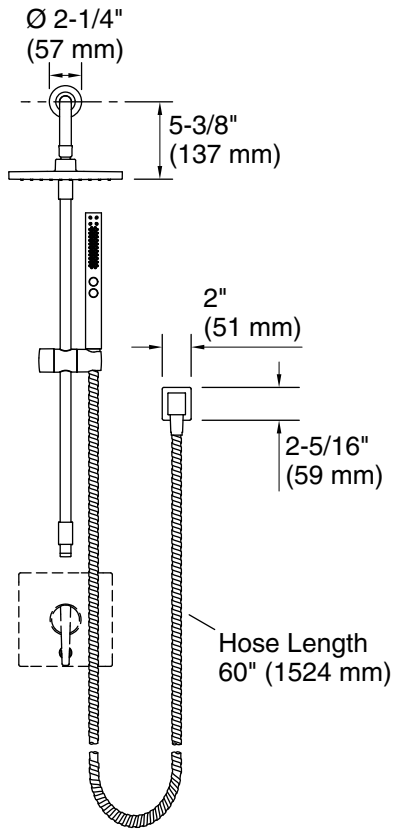

### Features

- Shift+® Square multifunction handshower offers full coverage and targeted massage spray options
- 8" (203 mm) Honesty® rainhead with a full coverage spray and an adjustable ball joint for precise spray adjustment
- 2.5 gpm (9.5 lpm) maximum flow rate
- Handshower contains flow-regulating check valve for backflow prevention
- Awaken® wall-mount supply elbow with check valve
- Right-angle shower arm and flange
- 24" (610 mm) sidebar length offers a custom shower at various heights
- Box includes: 8" rainhead, rainhead arm, handshower, 60" metal shower hose, adjustable sidebar with handshower mounting bracket, wall-mount supply elbow, and Rite-Temp valve trim
- Valve sold separately

### Included Components

K-10124 Right-angle Shower Arm and Flange  
K-21336 Square two-function handshower, 2.5 gpm  
K-26148 8" single-function rainhead, 2.5 gpm  
K-9514 60" Shower Hose  
K-98341 24" shower sidebar  
K-98351 wall-mount supply elbow with check valve  
K-T99762-4 Rite-Temp® valve trim with push-button diverter

### Technical Information

All product dimensions are nominal.