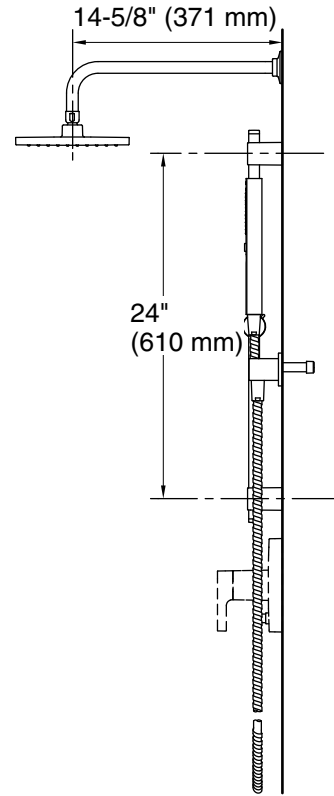

### Features

- Shift+® Square multifunction handshower offers full coverage and targeted massage spray options
- 8" (203 mm) Honesty® rainhead with a full coverage spray and an adjustable ball joint for precise spray adjustment
- 2.5 gpm (9.5 lpm) maximum flow rate
- Handshower contains flow-regulating check valve for backflow prevention
- Awaken® wall-mount supply elbow with check valve
- Right-angle shower arm and flange
- 24" (610 mm) sidebar length offers a custom shower at various heights
- Box includes: 8" rainhead, rainhead arm, handshower, 60" metal shower hose, adjustable sidebar with handshower mounting bracket, wall-mount supply elbow, and Rite-Temp valve trim
- Valve sold separately

### Included Components

K-10124 Right-angle Shower Arm and Flange  
K-21336 Square two-function handshower, 2.5 gpm  
K-26148 8" single-function rainhead, 2.5 gpm  
K-9514 60" Shower Hose  
K-98341 24" shower sidebar  
K-98351 wall-mount supply elbow with check valve  
K-T99762-4 Rite-Temp® valve trim with push-button diverter

### Technical Information

All product dimensions are nominal.