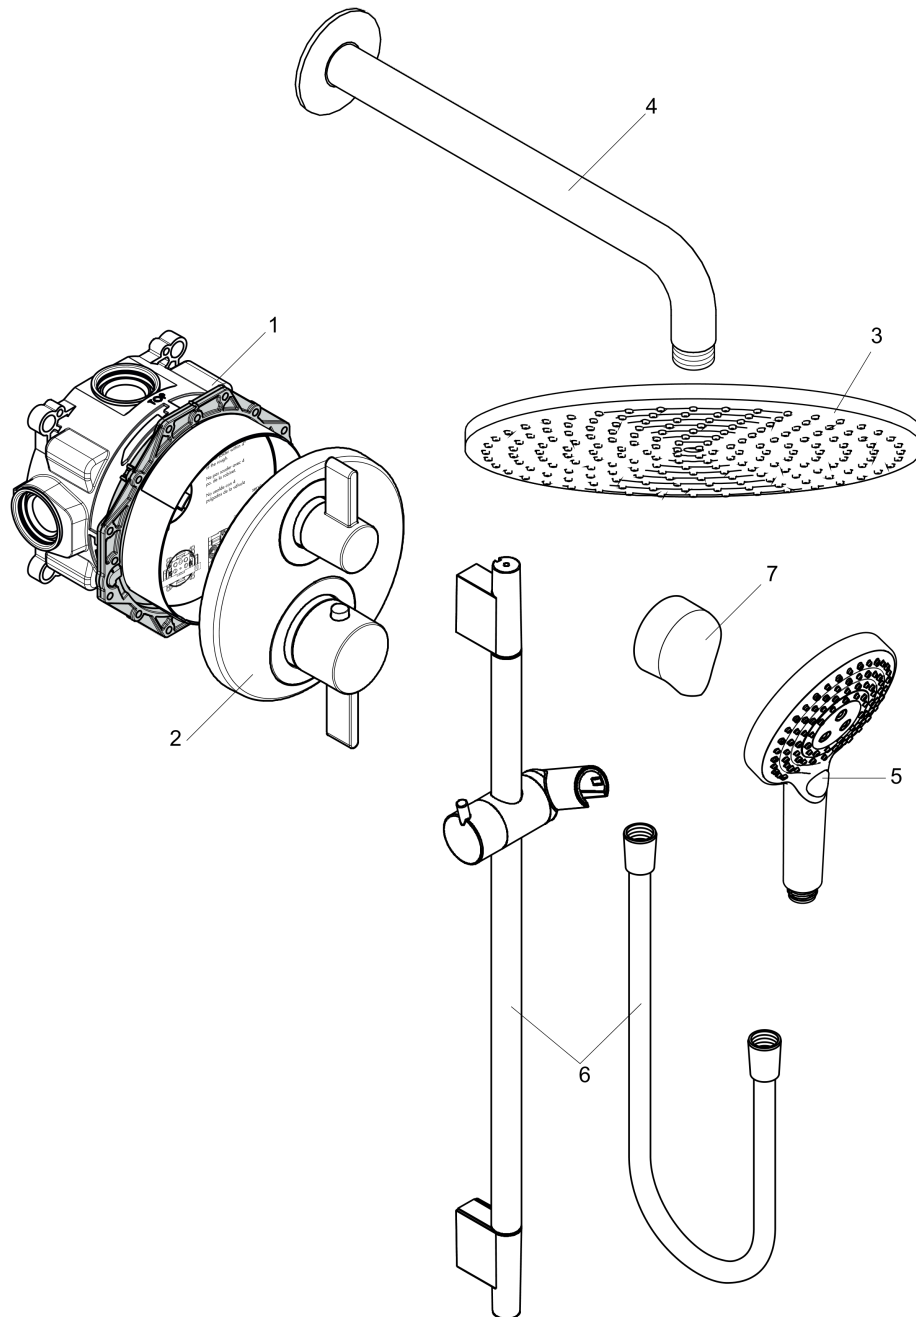

**Raindance S**  
**Thermostatic Showerhead/Wallbar Set with Rough, 2.5 GPM**  
 Finish: **Chrome** Part no. : **04915000**

Exploded drawing

Year of production: >08/20

**Raindance S**  
**Thermostatic Showerhead/Wallbar Set with Rough, 2.5 GPM**  
 Finish: **Chrome** Part no. : **04915000**

**Spare parts list**

Year of production: >08/20

Pos.	Description	Part no.	PC	PU
1	base body	01850181	0	1
2	Finish set	15758001	0	1
3	showerhead cpl.	27624001	0	1
4	shower arm	27413001	0	1
5	handshower	26037001	0	1
6	wall bar cpl.	28632000	0	1
7	Fixfit Hose Connection	27458003	0	1